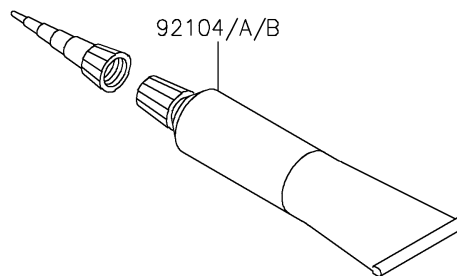

2024 Z900 ABS PARTS DIAGRAM

Owner's Tools

F2810

2024 Z900 ABS PARTS LIST

Owner's Tools

ITEM NAME	PART NUMBER	QUANTITY
TOOL-KIT (Ref # 56007)	56007-0171	1
BAG,TOOL (Ref # 56008)	56008-0036	1
GASKET-LIQUID,TB1211F,CLEAR (Ref # 92104)	92104-0004	1
GASKET-LIQUID,TB1216B,BLACK (Ref # 92104A)	92104-1064	1
GASKET-LIQUID,TB1207B,BLACK (Ref # 92104B)	92104-2068	1
GRIP-SCREW DRIVER (Ref # 92106)	92106-0004	1
TOOL-DRIVER,#2PHILLIPS&SLOT (Ref # 92107)	92107-0019	1
TOOL-WRENCH,OPEN END,14X17 (Ref # 92110)	92110-0057	1
TOOL-WRENCH,ALLEN,4MM (Ref # 92110A)	92110-0567	1
TOOL-WRENCH,ALLEN,5MM (Ref # 92110B)	92110-1015	1