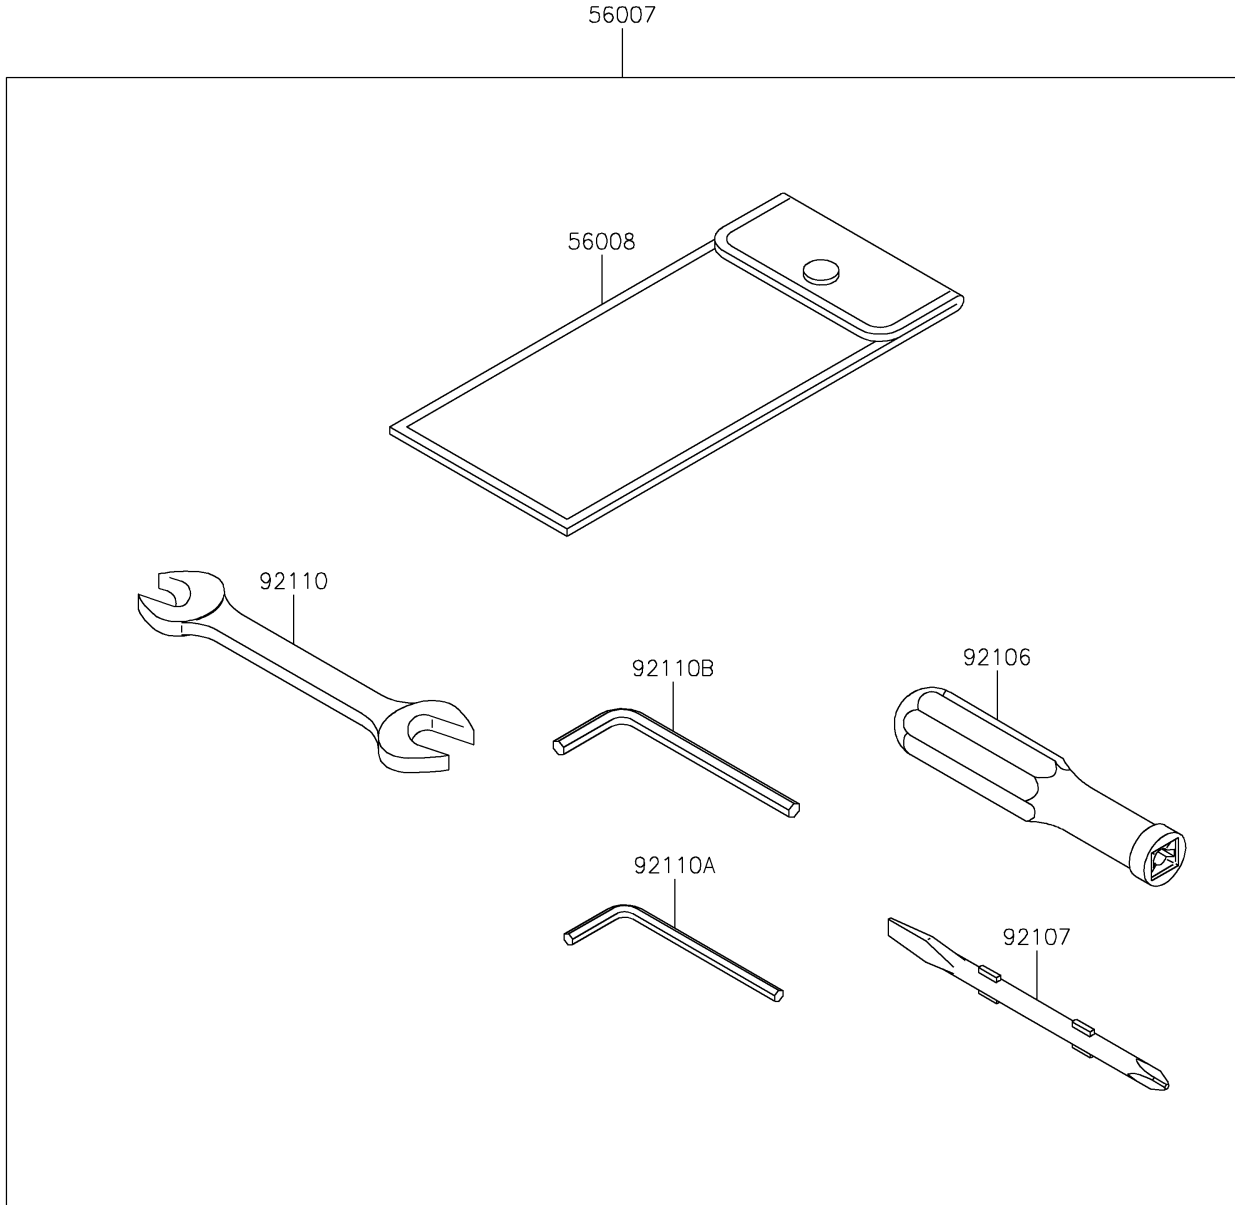

2024 Z900 ABS PARTS DIAGRAM

Owner's Tools

F2810

2024 Z900 ABS PARTS LIST

Owner's Tools

ITEM NAME	PART NUMBER	QUANTITY
TOOL-KIT (Ref # 56007)	56007-0171	1
BAG,TOOL (Ref # 56008)	56008-0036	1
GASKET-LIQUID,TB1211F,CLEAR (Ref # 92104)	92104-0004	1
GASKET-LIQUID,TB1216B,BLACK (Ref # 92104A)	92104-1064	1
GASKET-LIQUID,TB1207B,BLACK (Ref # 92104B)	92104-2068	1
GRIP-SCREW DRIVER (Ref # 92106)	92106-0004	1
TOOL-DRIVER,#2PHILLIPS&SLOT (Ref # 92107)	92107-0019	1
TOOL-WRENCH,OPEN END,14X17 (Ref # 92110)	92110-0057	1
TOOL-WRENCH,ALLEN,4MM (Ref # 92110A)	92110-0567	1
TOOL-WRENCH,ALLEN,5MM (Ref # 92110B)	92110-1015	1