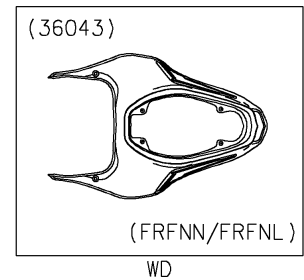

# 2024 Z900 ABS PARTS DIAGRAM

## Seat Cover

## 2024 Z900 ABS PARTS LIST

### Seat Cover

ITEM NAME	PART NUMBER	QUANTITY
COVER-TAIL,M.S.BLACK (Ref # 36043)	36043-5097-660	1
PAD,7X44X1 (Ref # 39156)	39156-2181	1
TAPE,8X35 (Ref # 39188)	39188-0564	4
COLLAR,5.6X8X5 (Ref # 92152)	92152-2339	4
BOLT,SOCKET,5X16 (Ref # 92154)	92154-4294	4
SCREW,5X10 (Ref # 92172)	92172-1194	2
WASHER,8.2X12X0.5 (Ref # 92200)	92200-1887	4