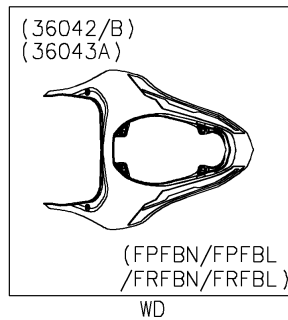

# 2024 Z900 ABS PARTS DIAGRAM

## Seat Cover

## 2024 Z900 ABS PARTS LIST

### Seat Cover

ITEM NAME	PART NUMBER	QUANTITY
COVER-TAIL,M.S.BLACK (Ref # 36043)	36043-5097-660	1
PAD,7X44X1 (Ref # 39156)	39156-2181	1
TAPE,8X35 (Ref # 39188)	39188-0564	4
COLLAR,5.6X8X5 (Ref # 92152)	92152-2339	4
BOLT,SOCKET,5X16 (Ref # 92154)	92154-4294	4
SCREW,5X10 (Ref # 92172)	92172-1194	2
WASHER,8.2X12X0.5 (Ref # 92200)	92200-1887	4