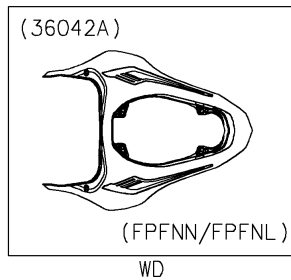

# 2024 Z900 ABS PARTS DIAGRAM

## Seat Cover

## 2024 Z900 ABS PARTS LIST

### Seat Cover

ITEM NAME	PART NUMBER	QUANTITY
COVER-TAIL,M.S.BLACK (Ref # 36043)	36043-5097-660	1
PAD,7X44X1 (Ref # 39156)	39156-2181	1
TAPE,8X35 (Ref # 39188)	39188-0564	4
COLLAR,5.6X8X5 (Ref # 92152)	92152-2339	4
BOLT,SOCKET,5X16 (Ref # 92154)	92154-4294	4
SCREW,5X10 (Ref # 92172)	92172-1194	2
WASHER,8.2X12X0.5 (Ref # 92200)	92200-1887	4