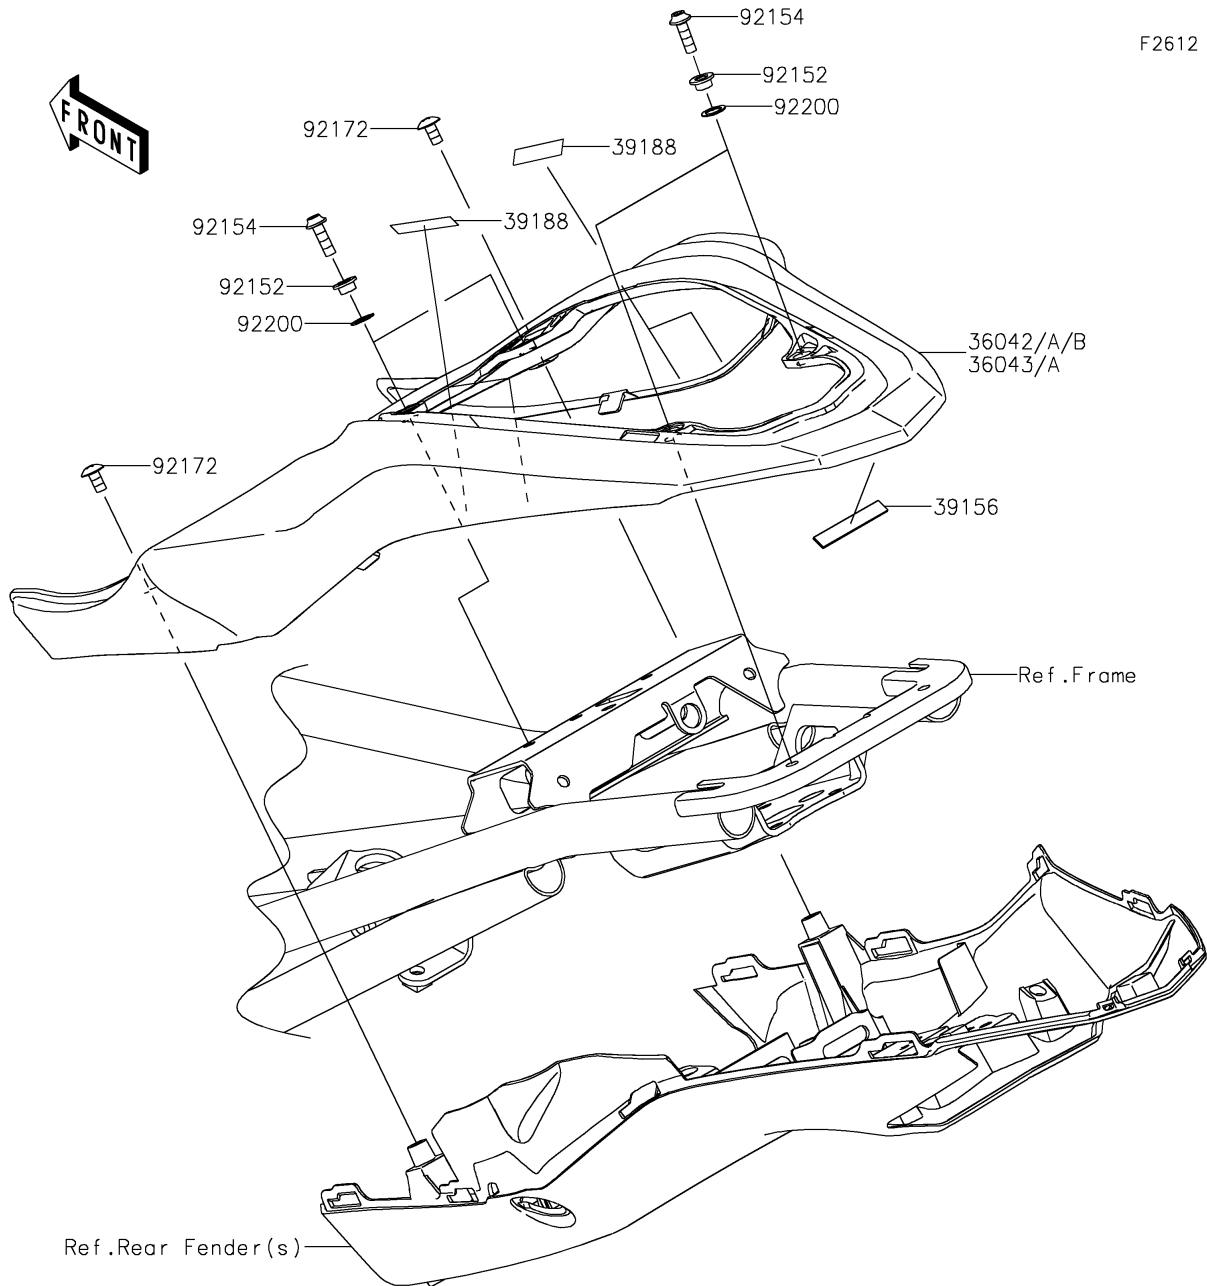

# 2024 Z900 ABS PARTS DIAGRAM

## Seat Cover

## 2024 Z900 ABS PARTS LIST

### Seat Cover

ITEM NAME	PART NUMBER	QUANTITY
COVER-TAIL,M.S.BLACK (Ref # 36043)	36043-5097-660	1
PAD,7X44X1 (Ref # 39156)	39156-2181	1
TAPE,8X35 (Ref # 39188)	39188-0564	4
COLLAR,5.6X8X5 (Ref # 92152)	92152-2339	4
BOLT,SOCKET,5X16 (Ref # 92154)	92154-4294	4
SCREW,5X10 (Ref # 92172)	92172-1194	2
WASHER,8.2X12X0.5 (Ref # 92200)	92200-1887	4