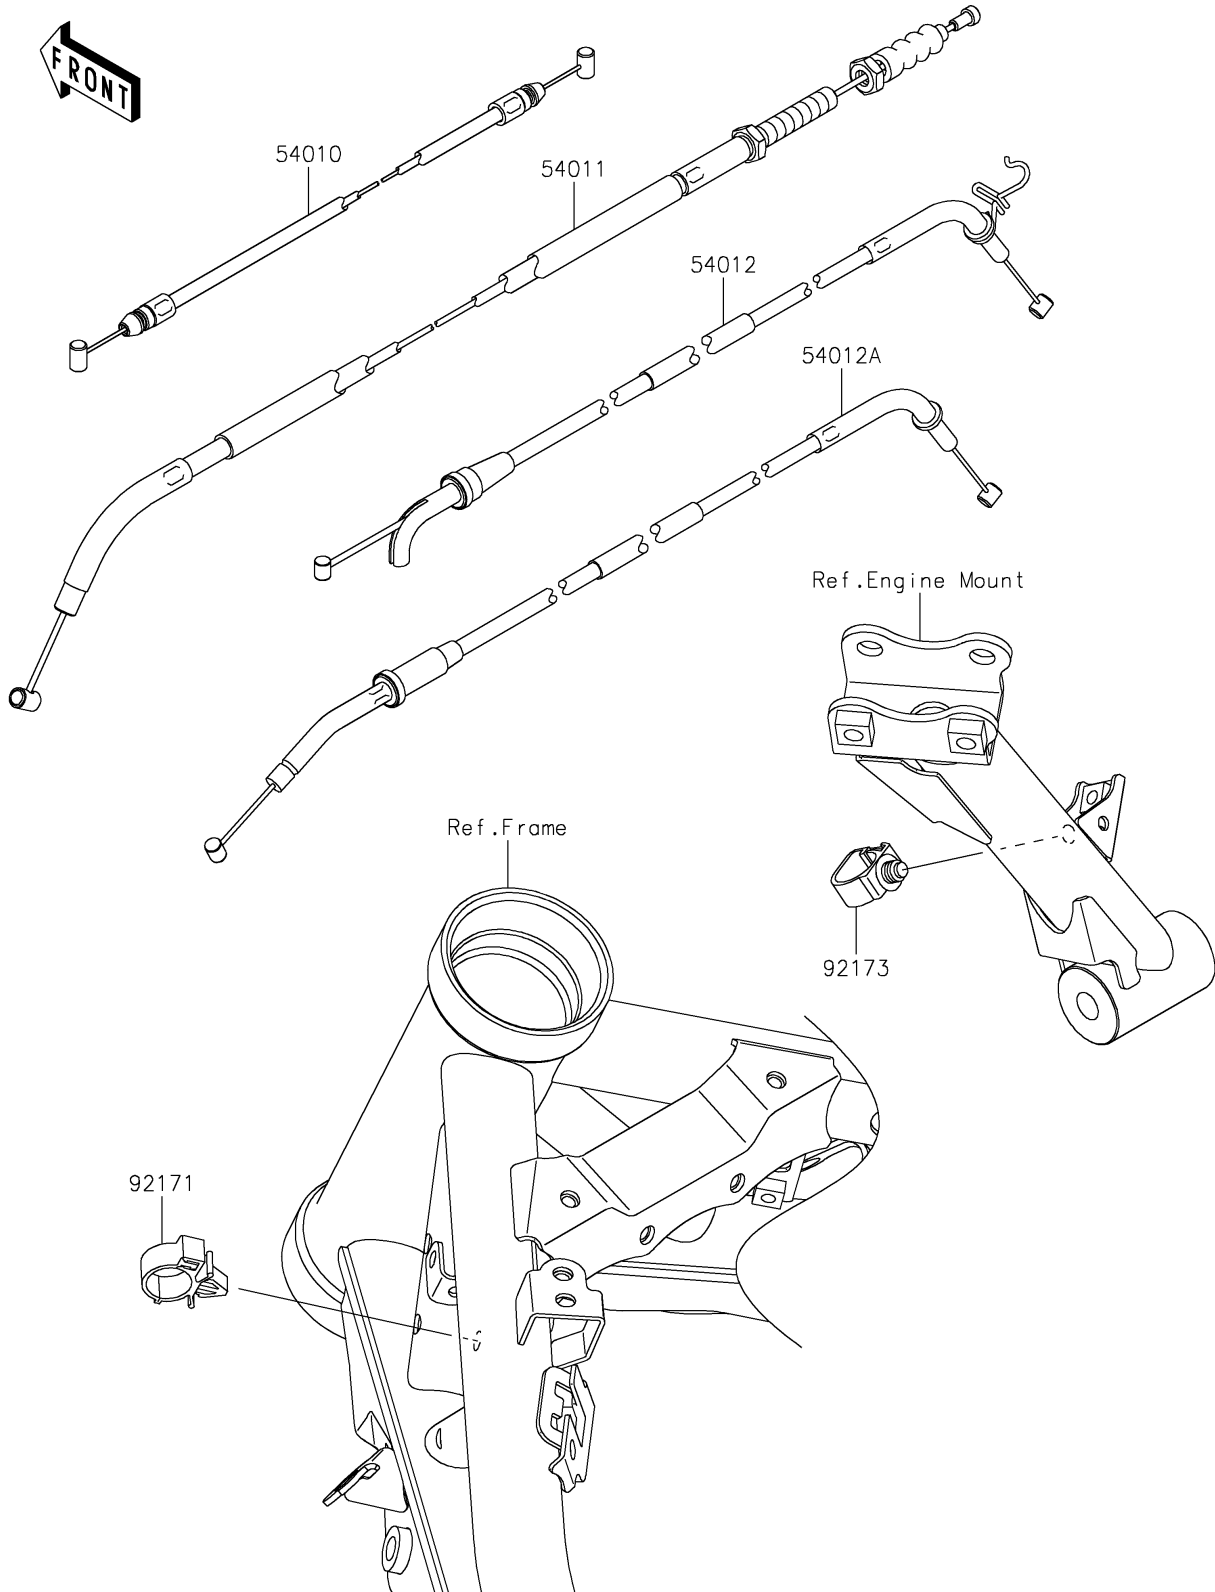

2024 Z900 ABS PARTS DIAGRAM

Cables

F2540

2024 Z900 ABS PARTS LIST

Cables

ITEM NAME	PART NUMBER	QUANTITY
CABLE,SEAT LOCK (Ref # 54010)	54010-0614	1
CABLE-CLUTCH (Ref # 54011)	54011-0644	1
CABLE-THROTTLE (Ref # 54012)	54012-0646	1
CABLE-THROTTLE (Ref # 54012A)	54012-0647	1
CLAMP (Ref # 92171)	92171-0782	1
CLAMP,HOLDER CLIP (Ref # 92173)	92173-0868	1