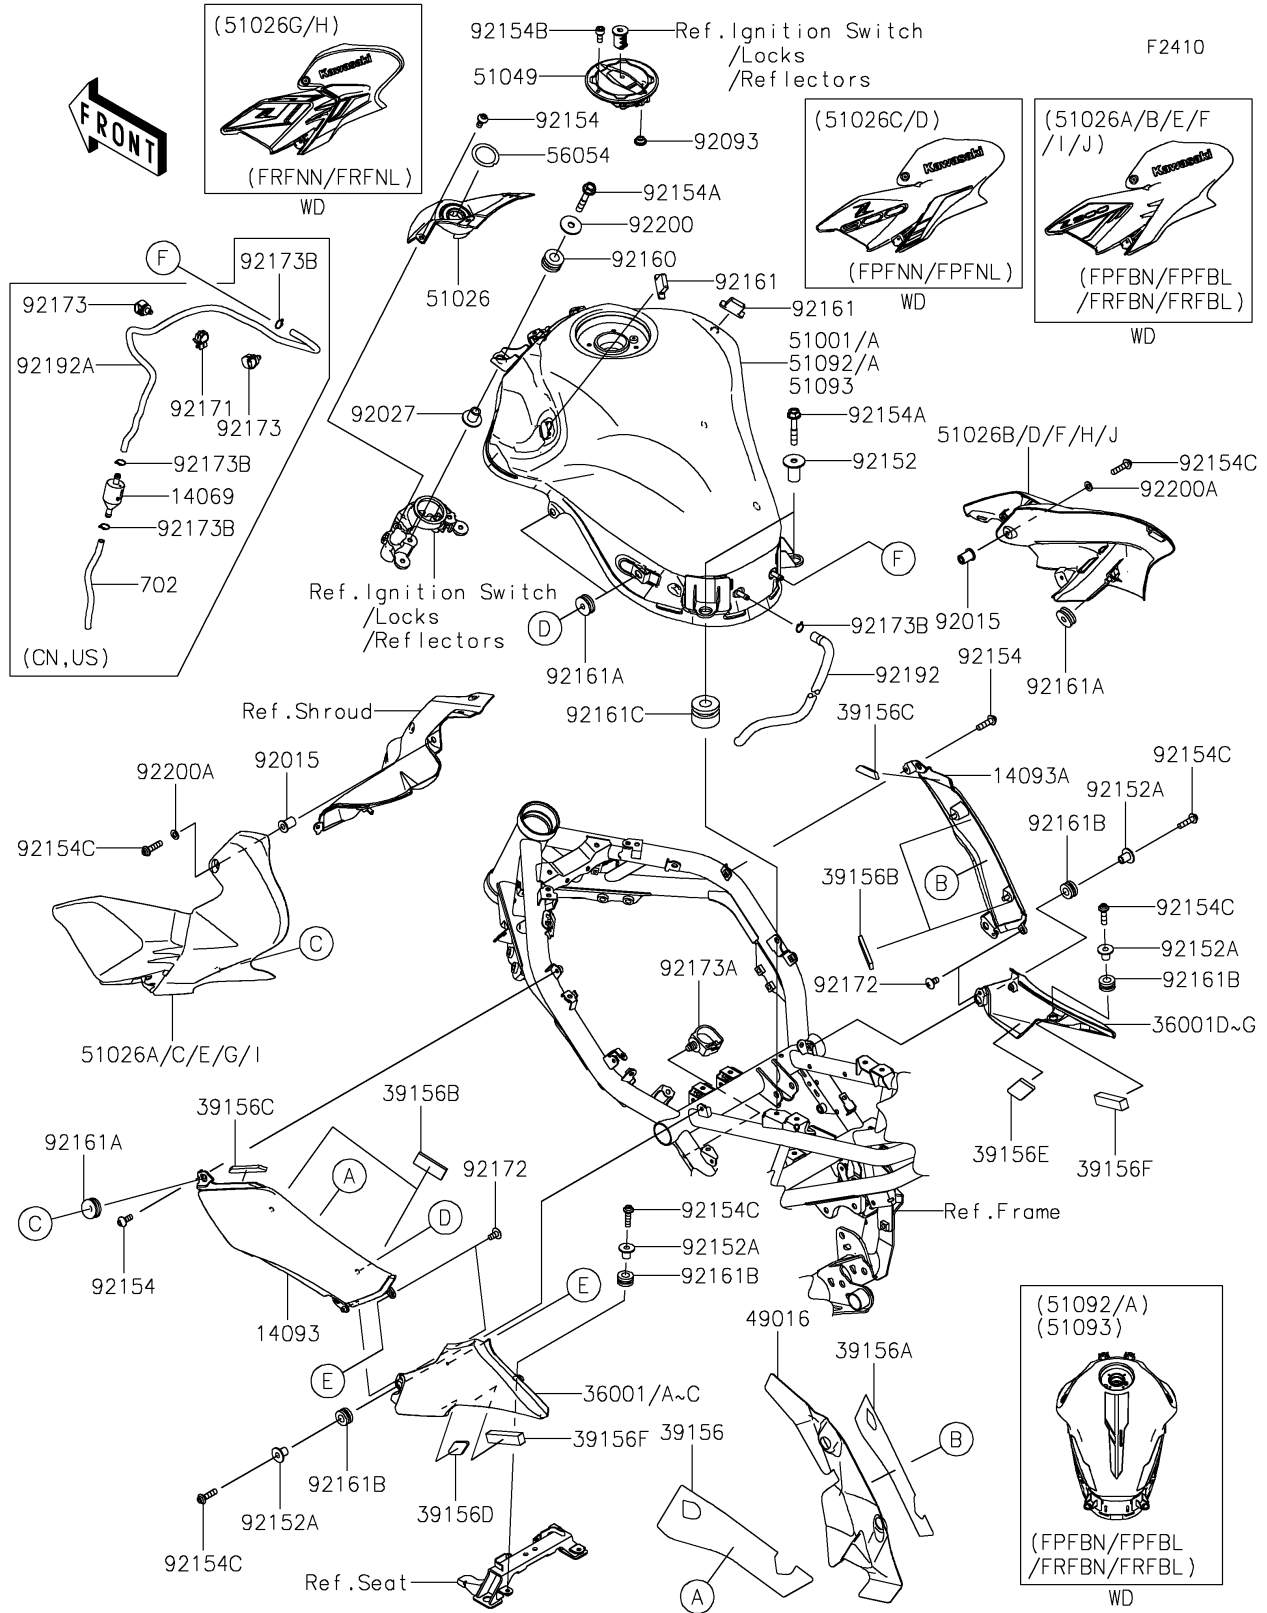

2024 Z900 ABS PARTS DIAGRAM

Fuel Tank

2024 Z900 ABS PARTS LIST

Fuel Tank

ITEM NAME	PART NUMBER	QUANTITY
COVER,KNEE GRIP,LH (Ref # 14093)	14093-0667	1
COVER,KNEE GRIP,RH (Ref # 14093A)	14093-0668	1
COVER-SIDE,SEAT,LH,M.S.BLACK (Ref # 36001)	36001-0685-660	1
COVER-SIDE,SEAT,RH,M.S.BLACK (Ref # 36001D)	36001-0686-660	1
PAD,KNEE GRIP COVER,LH (Ref # 39156)	39156-2147	1
PAD,KNEE GRIP COVER,RH (Ref # 39156A)	39156-2148	1
PAD,20X50X5 (Ref # 39156B)	39156-2191	4
PAD,10X76X5 (Ref # 39156C)	39156-2192	2
PAD,20X20X5 (Ref # 39156D)	39156-2194	1
PAD,25X50X5 (Ref # 39156E)	39156-2195	1
PAD,15X66X10 (Ref # 39156F)	39156-2215	2
COVER-SEAL (Ref # 49016)	49016-0683	1
TANK-COMP-FUEL,M.S.BLACK (Ref # 51001A)	51001-0895-660	1
COVER TANK,CNT (Ref # 51026)	51026-0013	1
COVER TANK,LH,M.S.BLACK (Ref # 51026G)	51026-5228-660	1
COVER TANK,RH,M.S.BLACK (Ref # 51026H)	51026-5229-660	1
CAP-TANK (Ref # 51049)	51049-0735	1
MARK,IG. SWITCH (Ref # 56054)	56054-2963	1
NUT,WELL,5MM (Ref # 92015)	92015-1757	2
COLLAR,6.5X10X14.1 (Ref # 92027)	92027-1183	2
SEAL,FUEL TANK CAP (Ref # 92093)	92093-1030	1
COLLAR,6.3X12X22.6 (Ref # 92152)	92152-2252	2
COLLAR,5.6X8X11.2 (Ref # 92152A)	92152-2342	4
BOLT,SOCKET,5X12 (Ref # 92154)	92154-4289	4
BOLT-FLANGED,6X35 (Ref # 92154A)	92154-4290	4
BOLT-SOCKET,5X12 (Ref # 92154B)	92154-4291	4
BOLT,SOCKET,5X20 (Ref # 92154C)	92154-4301	6
DAMPER,10X20X12 (Ref # 92160)	92160-1167	2
DAMPER (Ref # 92161)	92161-0365	2