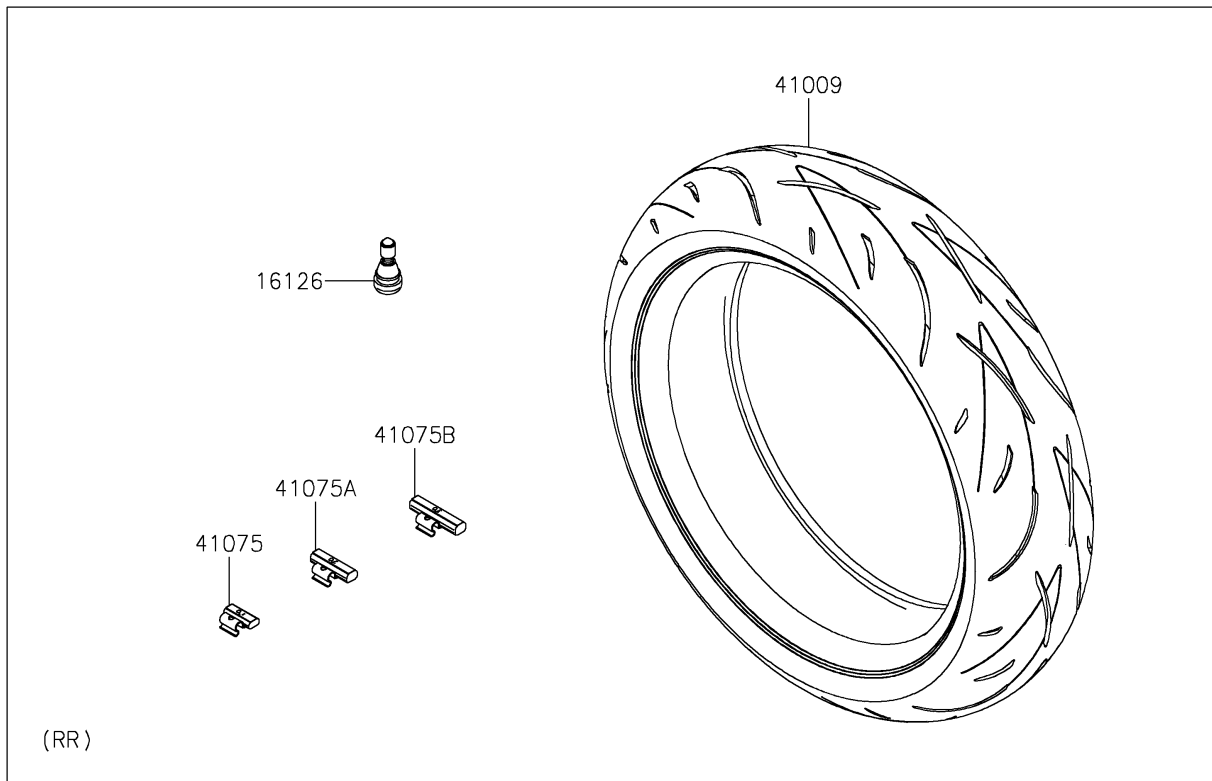

2024 Z900 ABS PARTS DIAGRAM

Tires

F2210

2024 Z900 ABS PARTS LIST

Tires

ITEM NAME	PART NUMBER	QUANTITY
VALVE,TIRE (Ref # 16126)	16126-1140	2
TIRE,RR,180/55ZR17(73W) (Ref # 41009)	41009-0829	1
TIRE,FR,120/70ZR17(58W) (Ref # 41009A)	41009-0859	1
BALANCER-WHEEL,10G,SILVER (Ref # 41075)	41075-0007	AR
BALANCER-WHEEL,20G,SILVER (Ref # 41075A)	41075-0008	AR
BALANCER-WHEEL,30G,SILVER (Ref # 41075B)	41075-0009	AR