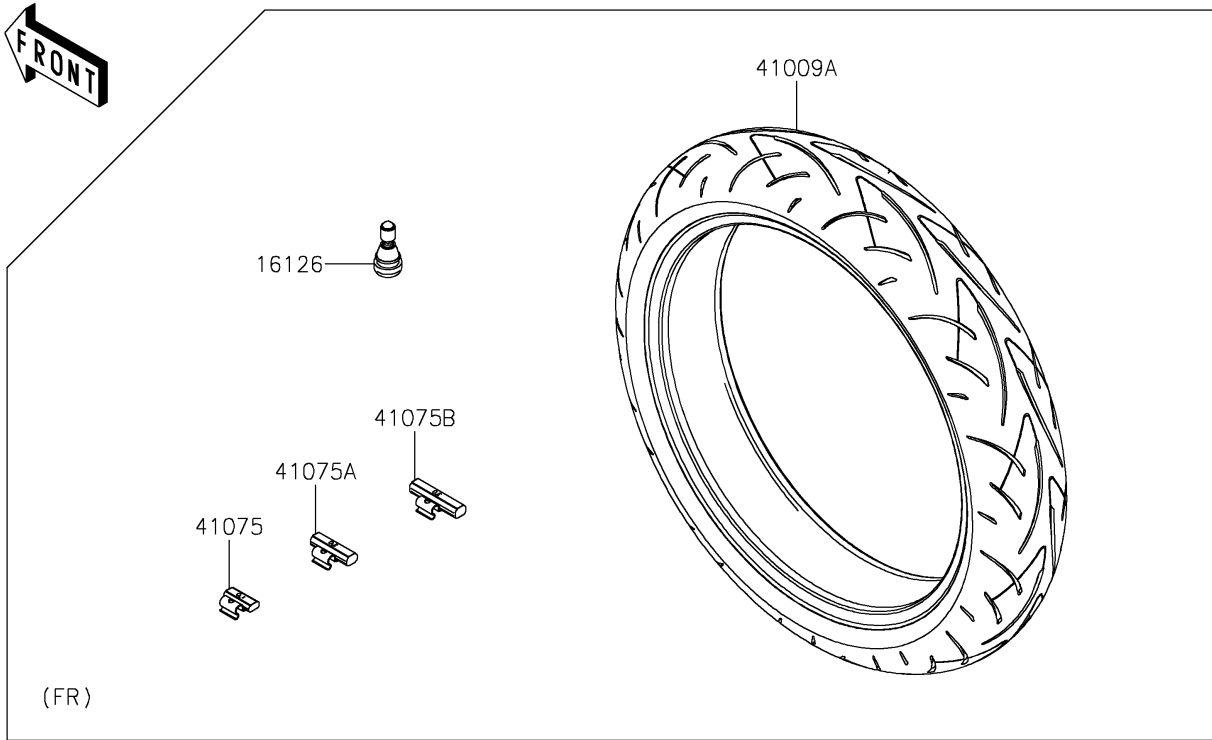

2024 Z900 ABS PARTS DIAGRAM

Tires

F2210

2024 Z900 ABS PARTS LIST

Tires

ITEM NAME	PART NUMBER	QUANTITY
VALVE,TIRE (Ref # 16126)	16126-1140	2
TIRE,RR,180/55ZR17(73W) (Ref # 41009)	41009-0829	1
TIRE,FR,120/70ZR17(58W) (Ref # 41009A)	41009-0859	1
BALANCER-WHEEL,10G,SILVER (Ref # 41075)	41075-0007	AR
BALANCER-WHEEL,20G,SILVER (Ref # 41075A)	41075-0008	AR
BALANCER-WHEEL,30G,SILVER (Ref # 41075B)	41075-0009	AR