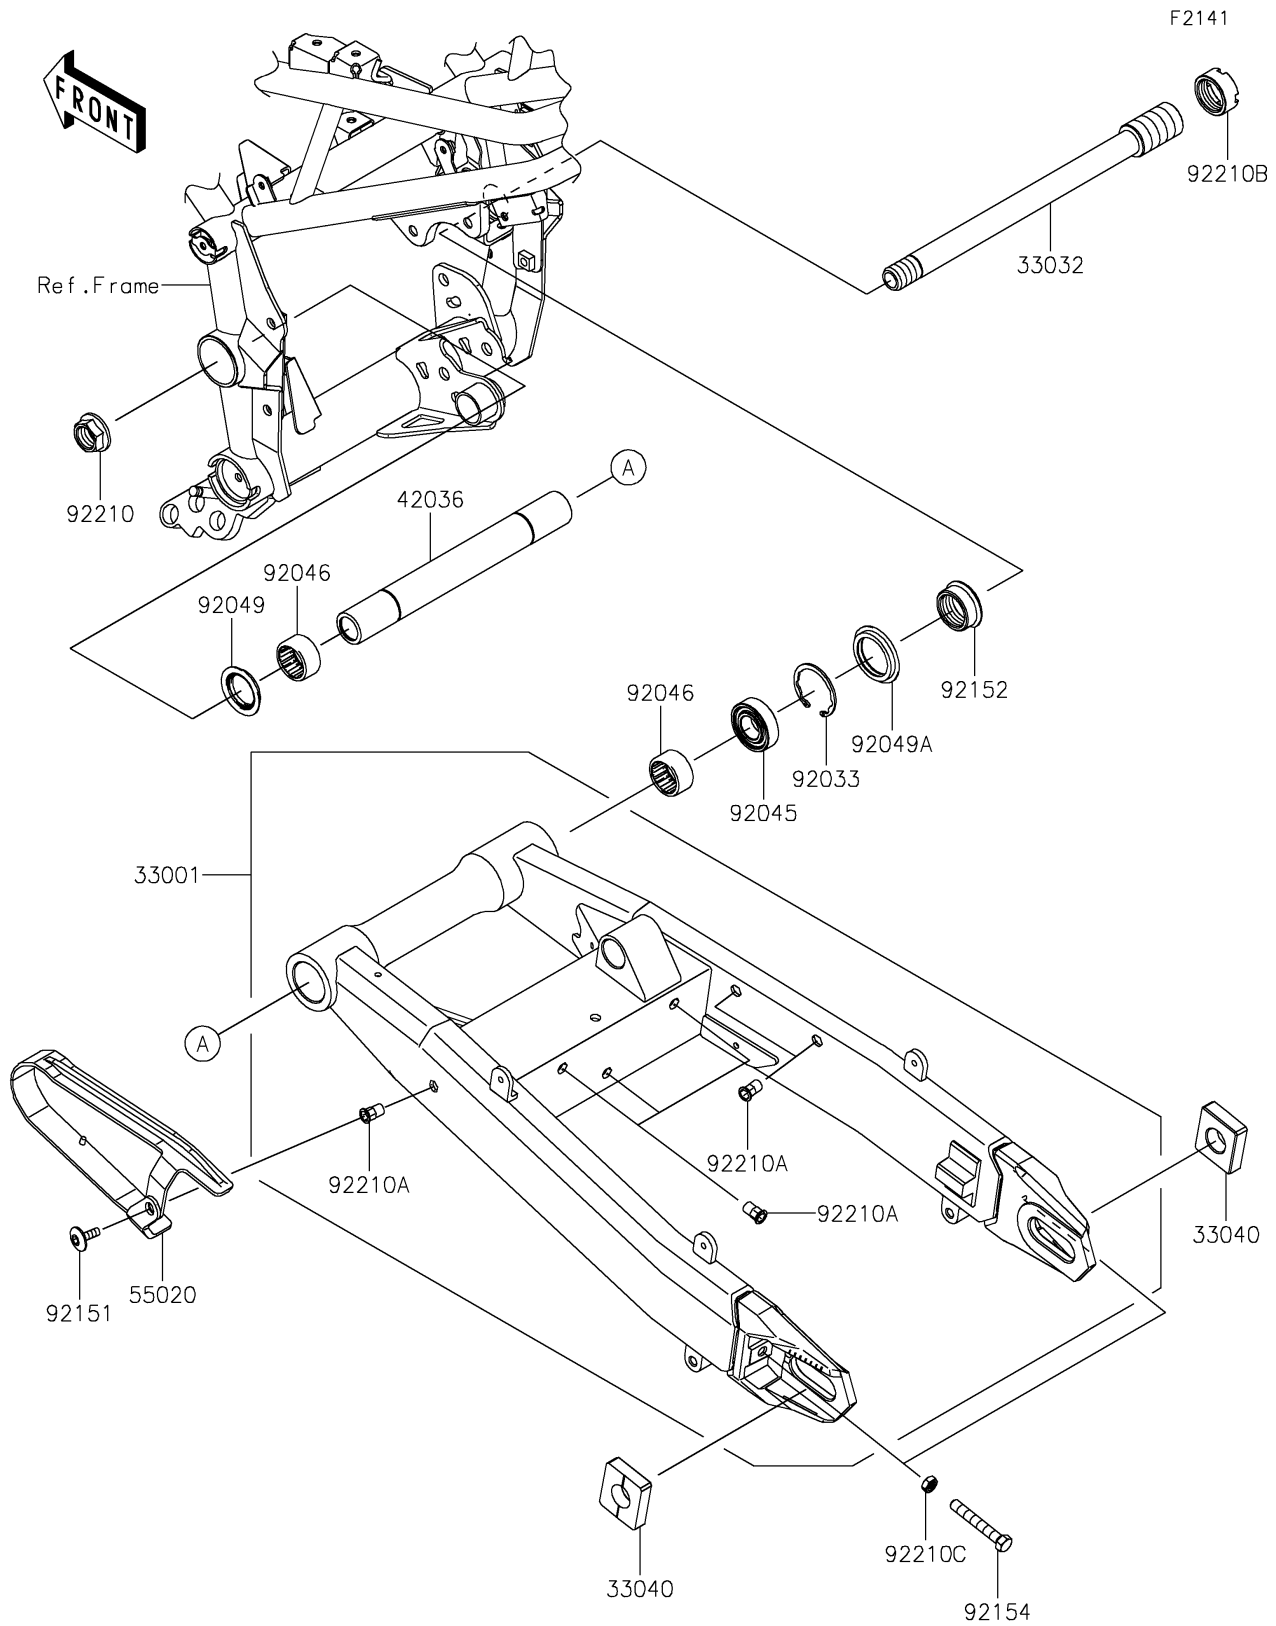

# 2024 Z900 ABS PARTS DIAGRAM

Swingarm

## 2024 Z900 ABS PARTS LIST

### Swingarm

ITEM NAME	PART NUMBER	QUANTITY
ARM-COMP-SWING,F.S.BLACK (Ref # 33001)	33001-0732-18R	1
SHAFT-SWING ARM,20X269 (Ref # 33032)	33032-0055	1
ADJUSTER-CHAIN (Ref # 33040)	33040-1109	2
SLEEVE (Ref # 42036)	42036-0842	1
GUARD,CHAIN (Ref # 55020)	55020-1961	1
RING-SNAP,42MM (Ref # 92033)	92033-1041	1
BEARING-BALL,6004UL11 (Ref # 92045)	92045-0017	1
BEARING-NEEDLE,7E-HVS 28X34X17 (Ref # 92046)	92046-0008	2
SEAL-OIL (Ref # 92049)	92049-0132	1
SEAL-OIL,MHA 35 42 5.7F (Ref # 92049A)	92049-1380	1
BOLT,SOCKET,6X18 (Ref # 92151)	92151-1149	1
COLLAR,28X35X15 (Ref # 92152)	92152-2781	1
BOLT,8X55 (Ref # 92154)	92154-4304	2
NUT,FLANGED,20MM (Ref # 92210)	92210-0320	1
NUT,POP,6MM,L=16.5 (Ref # 92210A)	92210-0324	6
NUT,28MM (Ref # 92210B)	92210-1575	1
NUT,8MM (Ref # 92210C)	92210-1869	2