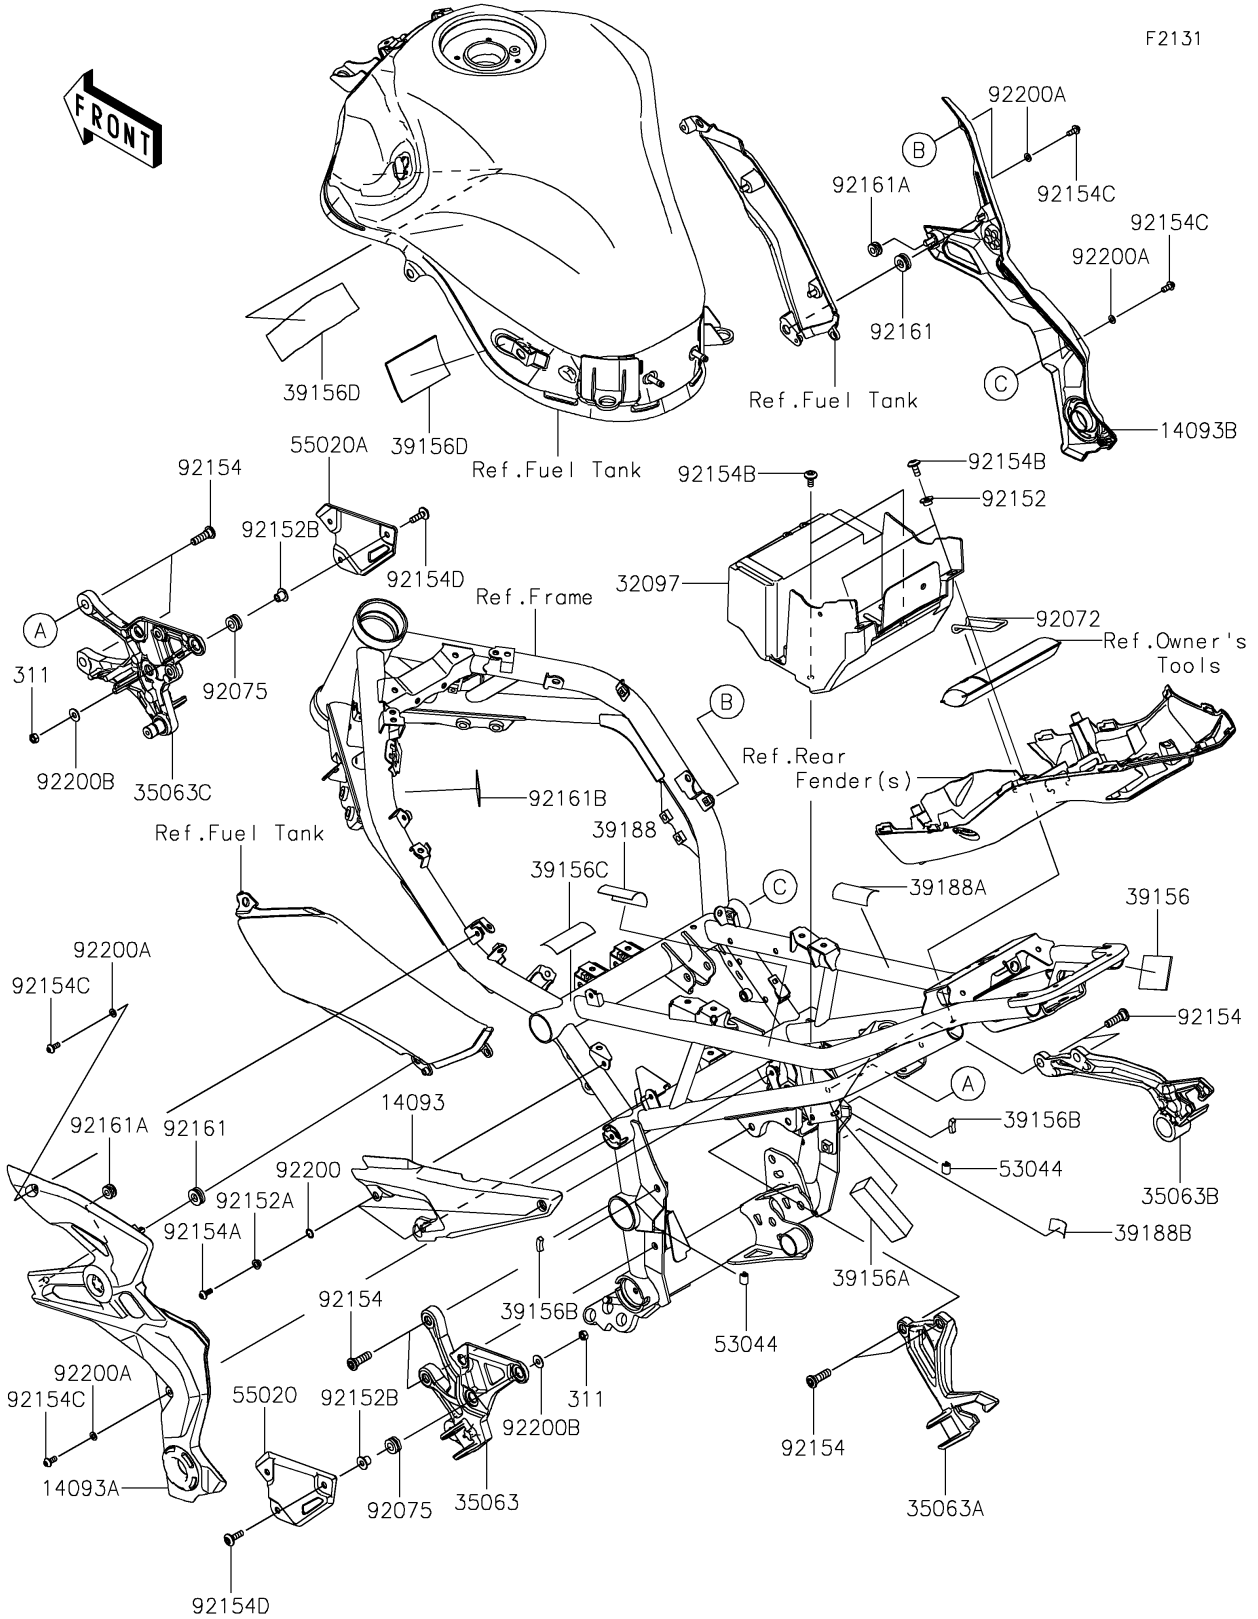

2024 Z900 ABS PARTS DIAGRAM

Frame Fittings

2024 Z900 ABS PARTS LIST

Frame Fittings

ITEM NAME	PART NUMBER	QUANTITY
COVER,HARNESS,LH (Ref # 14093)	14093-0511	1
COVER,PIVOT,LH,M.F.S.BLACK (Ref # 14093A)	14093-0926-739	1
COVER,PIVOT,RH,M.F.S.BLACK (Ref # 14093B)	14093-0927-739	1
CASE-BATTERY (Ref # 32097)	32097-0045	1
STAY,STEP,FR,LH,F.S.BLACK (Ref # 35063)	35063-1399-18R	1
STAY,STEP,RR,LH,F.S.BLACK (Ref # 35063A)	35063-1452-18R	1
STAY,STEP,RR,RH,F.S.BLACK (Ref # 35063B)	35063-1453-18R	1
STAY,STEP,FR,RH,F.S.BLACK (Ref # 35063C)	35063-1454-18R	1
PAD,40X60X2 (Ref # 39156)	39156-2177	1
PAD,25X80X20 (Ref # 39156A)	39156-2217	1
PAD,20X5X5 (Ref # 39156B)	39156-2509	2
PAD,70X30X1 (Ref # 39156C)	39156-2535	1
PAD,100X50X5 (Ref # 39156D)	39156-2543	2
TAPE,40X60 (Ref # 39188)	39188-0583	1
TAPE,60X30 (Ref # 39188A)	39188-0587	1
TAPE,15X30 (Ref # 39188B)	39188-0590	1
TRIM (Ref # 53044)	53044-0577	2
GUARD,HEEL,LH (Ref # 55020)	55020-1962	1
GUARD,HEEL,RH (Ref # 55020A)	55020-1963	1
BAND,TOOL CASE (Ref # 92072)	92072-0865	1
DAMPER (Ref # 92075)	92075-1409	6
COLLAR,6.5X10X6.4 (Ref # 92152)	92152-2287	2
COLLAR,5.7X8.5X4.5 (Ref # 92152A)	92152-2354	3
COLLAR (Ref # 92152B)	92152-2682	6
BOLT,SOCKET,8X28 (Ref # 92154)	92154-2334	8
BOLT,SOCKET,5X12,MEC (Ref # 92154A)	92154-2678	3
BOLT,SOCKET,6X14 (Ref # 92154B)	92154-4286	4
BOLT,SOCKET,5X12 (Ref # 92154C)	92154-4289	4
BOLT,SOCKET,6X20 (Ref # 92154D)	92154-4295	6

2024 Z900 ABS PARTS LIST

Frame Fittings

ITEM NAME	PART NUMBER	QUANTITY
DAMPER (Ref # 92161)	92161-0588	2
DAMPER (Ref # 92161A)	92161-0864	2
DAMPER,25X40,T1.0 (Ref # 92161B)	92161-1432	1
WASHER,8.8X11.5X0.5 (Ref # 92200)	92200-1888	3
WASHER,5.2X10X1 (Ref # 92200A)	92200-2286	4
WASHER,6.5X16X1.0 (Ref # 92200B)	92200-2390	6
NUT-HEX,6MM (Ref # 311)	311AA0600	6