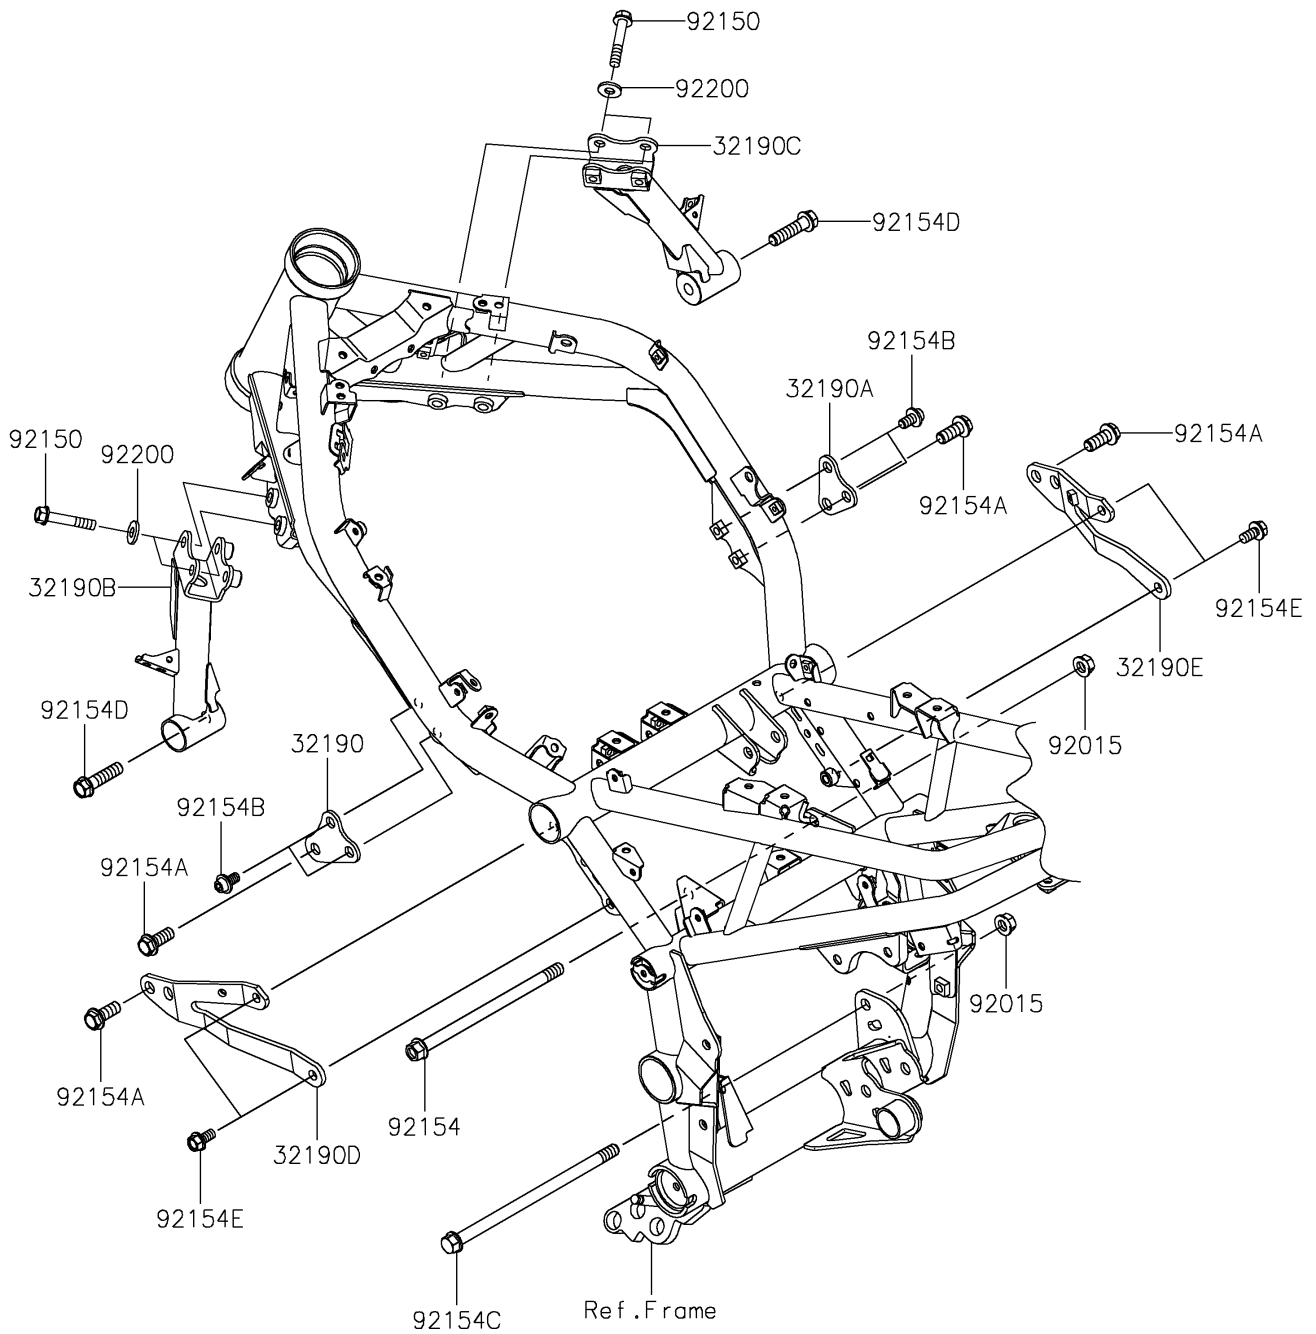

# 2024 Z900 ABS PARTS DIAGRAM

Engine Mount

F2122

## 2024 Z900 ABS PARTS LIST

### Engine Mount

ITEM NAME	PART NUMBER	QUANTITY
BRACKET-ENGINE,LH,F.S.BLACK (Ref # 32190)	32190-0723-18R	1
BRACKET-ENGINE,RH,F.S.BLACK (Ref # 32190A)	32190-0724-18R	1
BRACKET-ENGINE,LH,F.S.BLACK (Ref # 32190B)	32190-0831-18R	1
BRACKET-ENGINE,RH,F.S.BLACK (Ref # 32190C)	32190-0832-18R	1
BRACKET-ENGINE,CYL.,LH (Ref # 32190D)	32190-0843	1
BRACKET-ENGINE,CYL.,RH (Ref # 32190E)	32190-0844	1
NUT,FLANGED,10MM (Ref # 92015)	92015-1180	2
BOLT,FLANGED,8X45 (Ref # 92150)	92150-1487	4
BOLT,FLANGED,10X170 (Ref # 92154)	92154-0840	1
BOLT,FLANGED,10X25 (Ref # 92154A)	92154-2251	4
BOLT,SOCKET,8X14 (Ref # 92154B)	92154-2252	4
BOLT,FLANGED,10X195 (Ref # 92154C)	92154-4070	1
BOLT,FLANGED,10X40 (Ref # 92154D)	92154-4122	2
BOLT-FLANGED,8X16 (Ref # 92154E)	92154-4297	4
WASHER,8.5X18X2.3 (Ref # 92200)	92200-2481	4