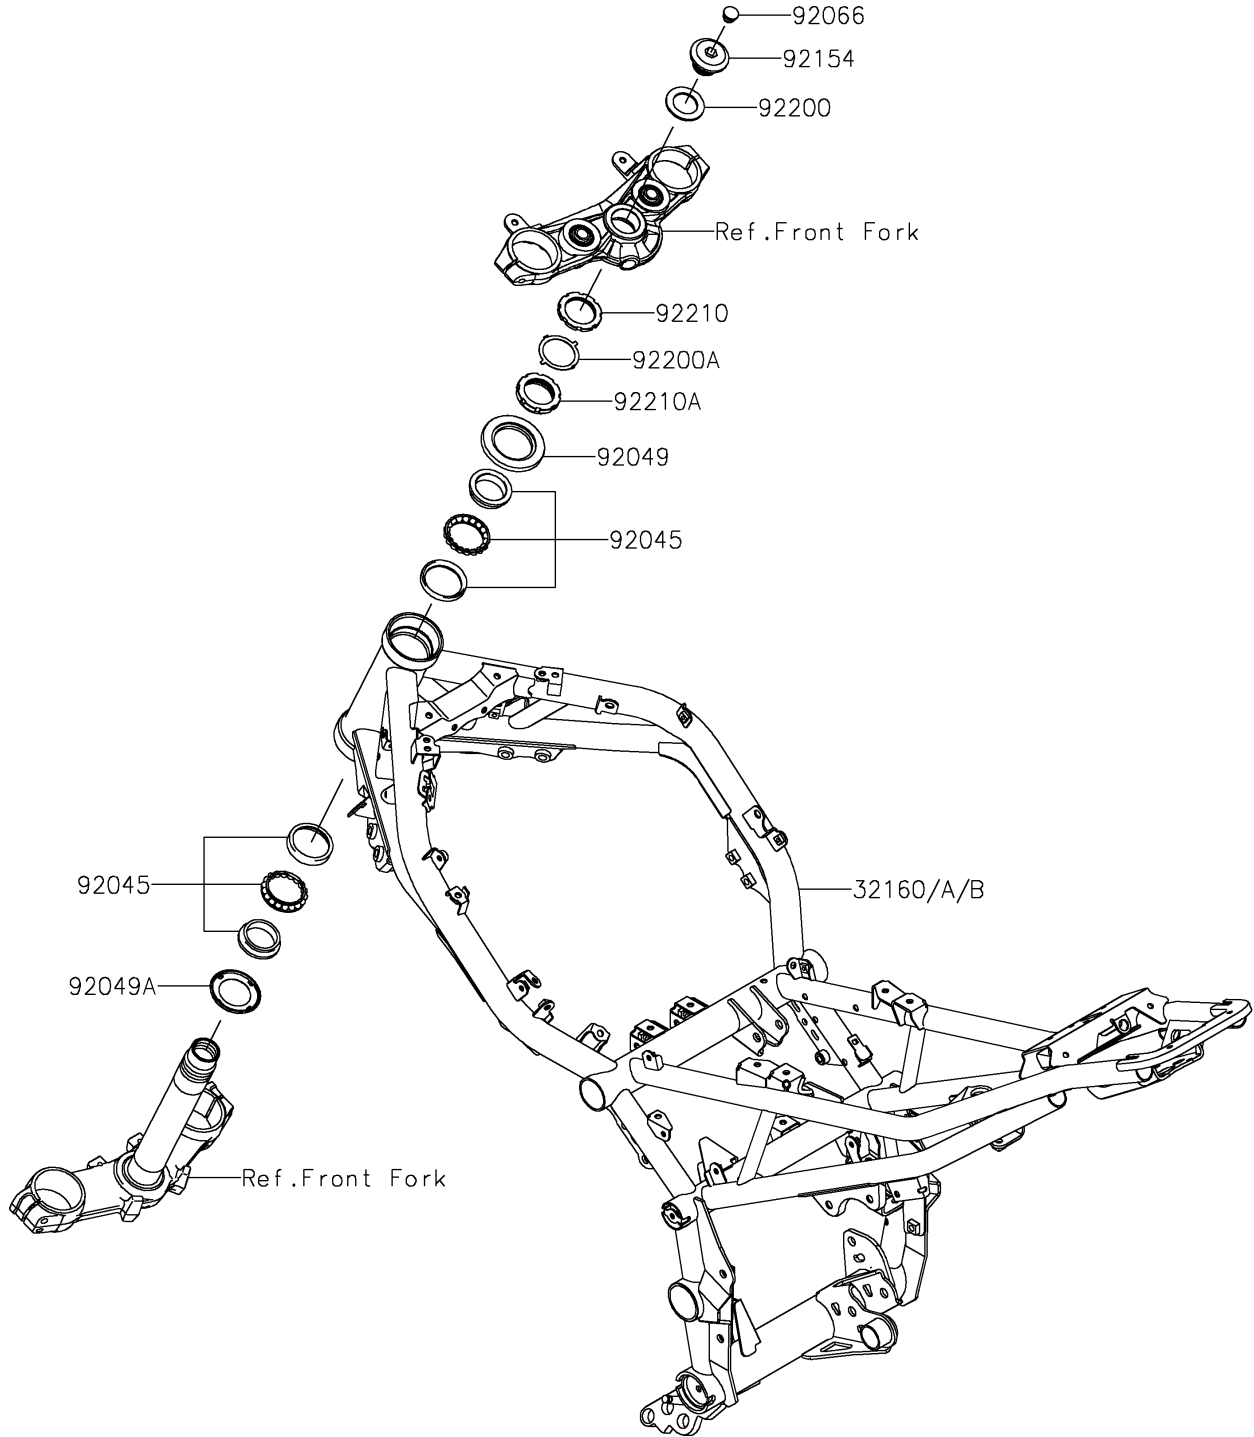

# 2024 Z900 ABS PARTS DIAGRAM

Frame

F2120

## 2024 Z900 ABS PARTS LIST

### Frame

ITEM NAME	PART NUMBER	QUANTITY
FRAME-COMP,F.S.BLACK (Ref # 32160)	32160-1920-18R	1
BEARING-BALL,SF07A17PX1V1 (Ref # 92045)	92045-1384	2
SEAL-OIL (Ref # 92049)	92049-0131	1
SEAL-OIL (Ref # 92049A)	92049-0137	1
PLUG (Ref # 92066)	92066-0981	1
BOLT,26MM (Ref # 92154)	92154-4351	1
WASHER,27X42X2.3 (Ref # 92200)	92200-0753	1
WASHER (Ref # 92200A)	92200-0781	1
NUT,STEERING STEM,35MM (Ref # 92210)	92210-0534	1
NUT,STEERING STEM,35MM (Ref # 92210A)	92210-0535	1