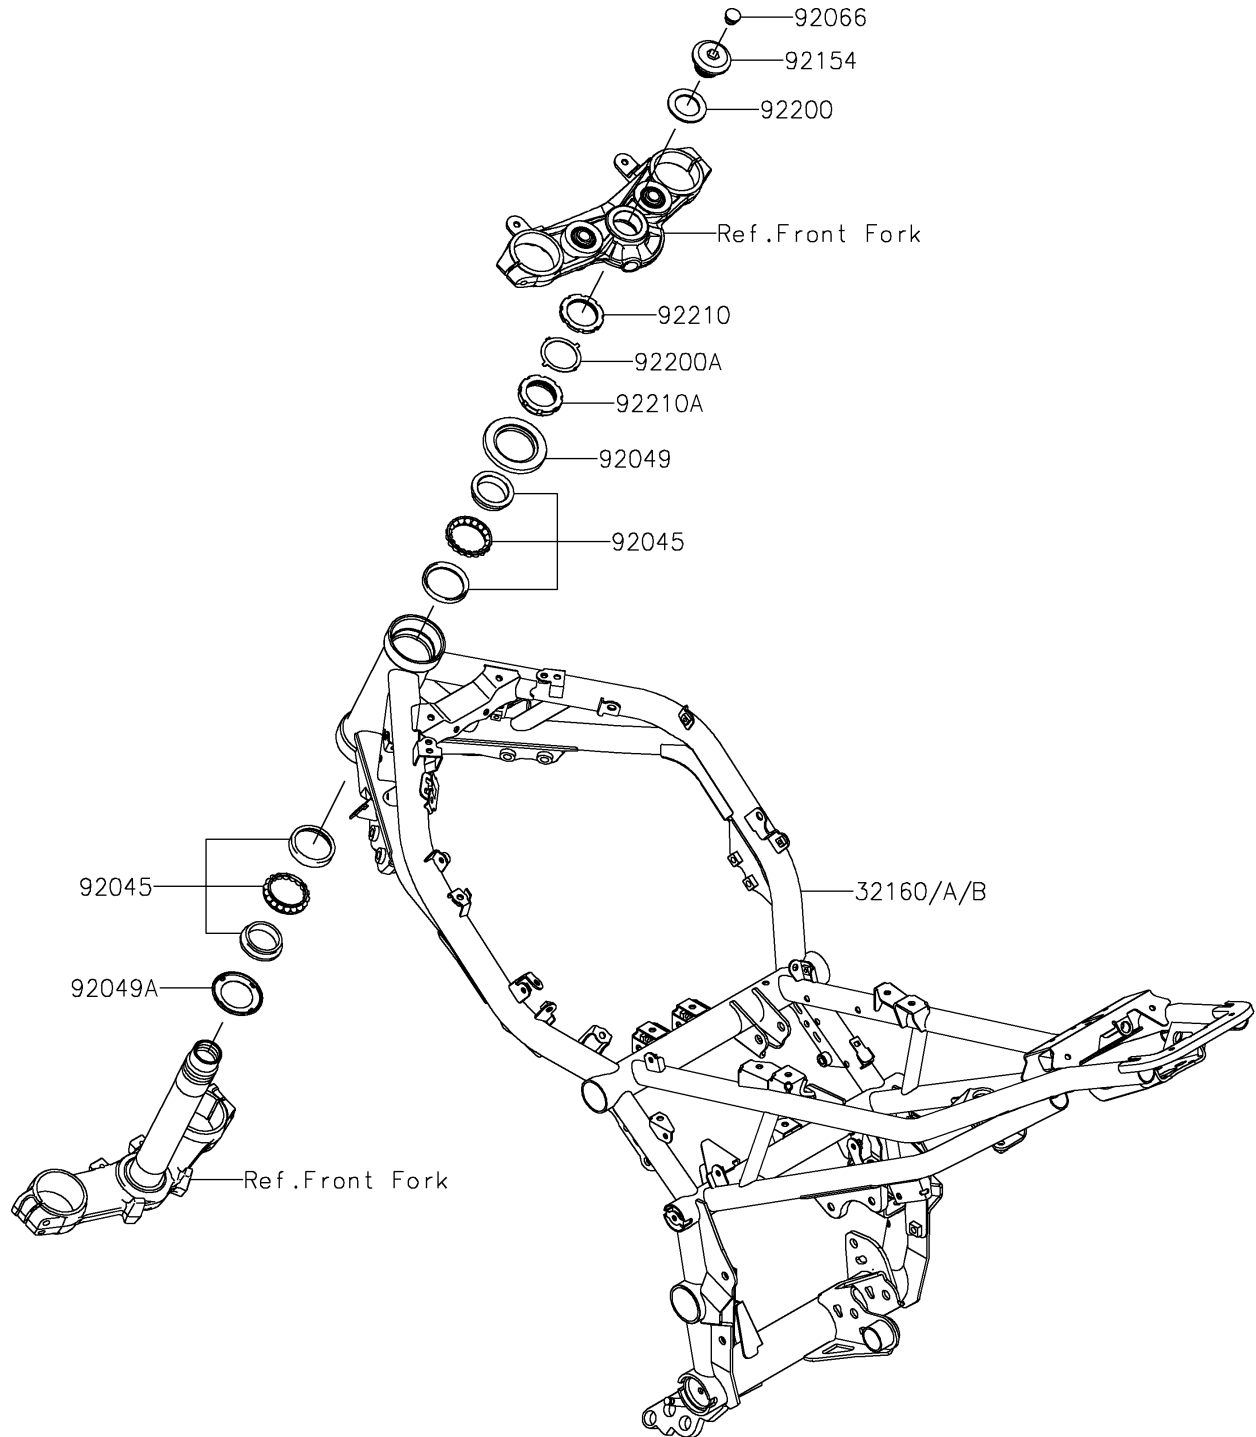

2024 Z900 ABS

PARTS DIAGRAM

Frame

F2120

2024 Z900 ABS

PARTS LIST

Frame

ITEM NAME	PART NUMBER	QUANTITY
FRAME-COMP,F.S.BLACK (Ref # 32160)	32160-1920-18R	1
BEARING-BALL,SF07A17PX1V1 (Ref # 92045)	92045-1384	2
SEAL-OIL (Ref # 92049)	92049-0131	1
SEAL-OIL (Ref # 92049A)	92049-0137	1
PLUG (Ref # 92066)	92066-0981	1
BOLT,26MM (Ref # 92154)	92154-4351	1
WASHER,27X42X2.3 (Ref # 92200)	92200-0753	1
WASHER (Ref # 92200A)	92200-0781	1
NUT,STEERING STEM,35MM (Ref # 92210)	92210-0534	1
NUT,STEERING STEM,35MM (Ref # 92210A)	92210-0535	1