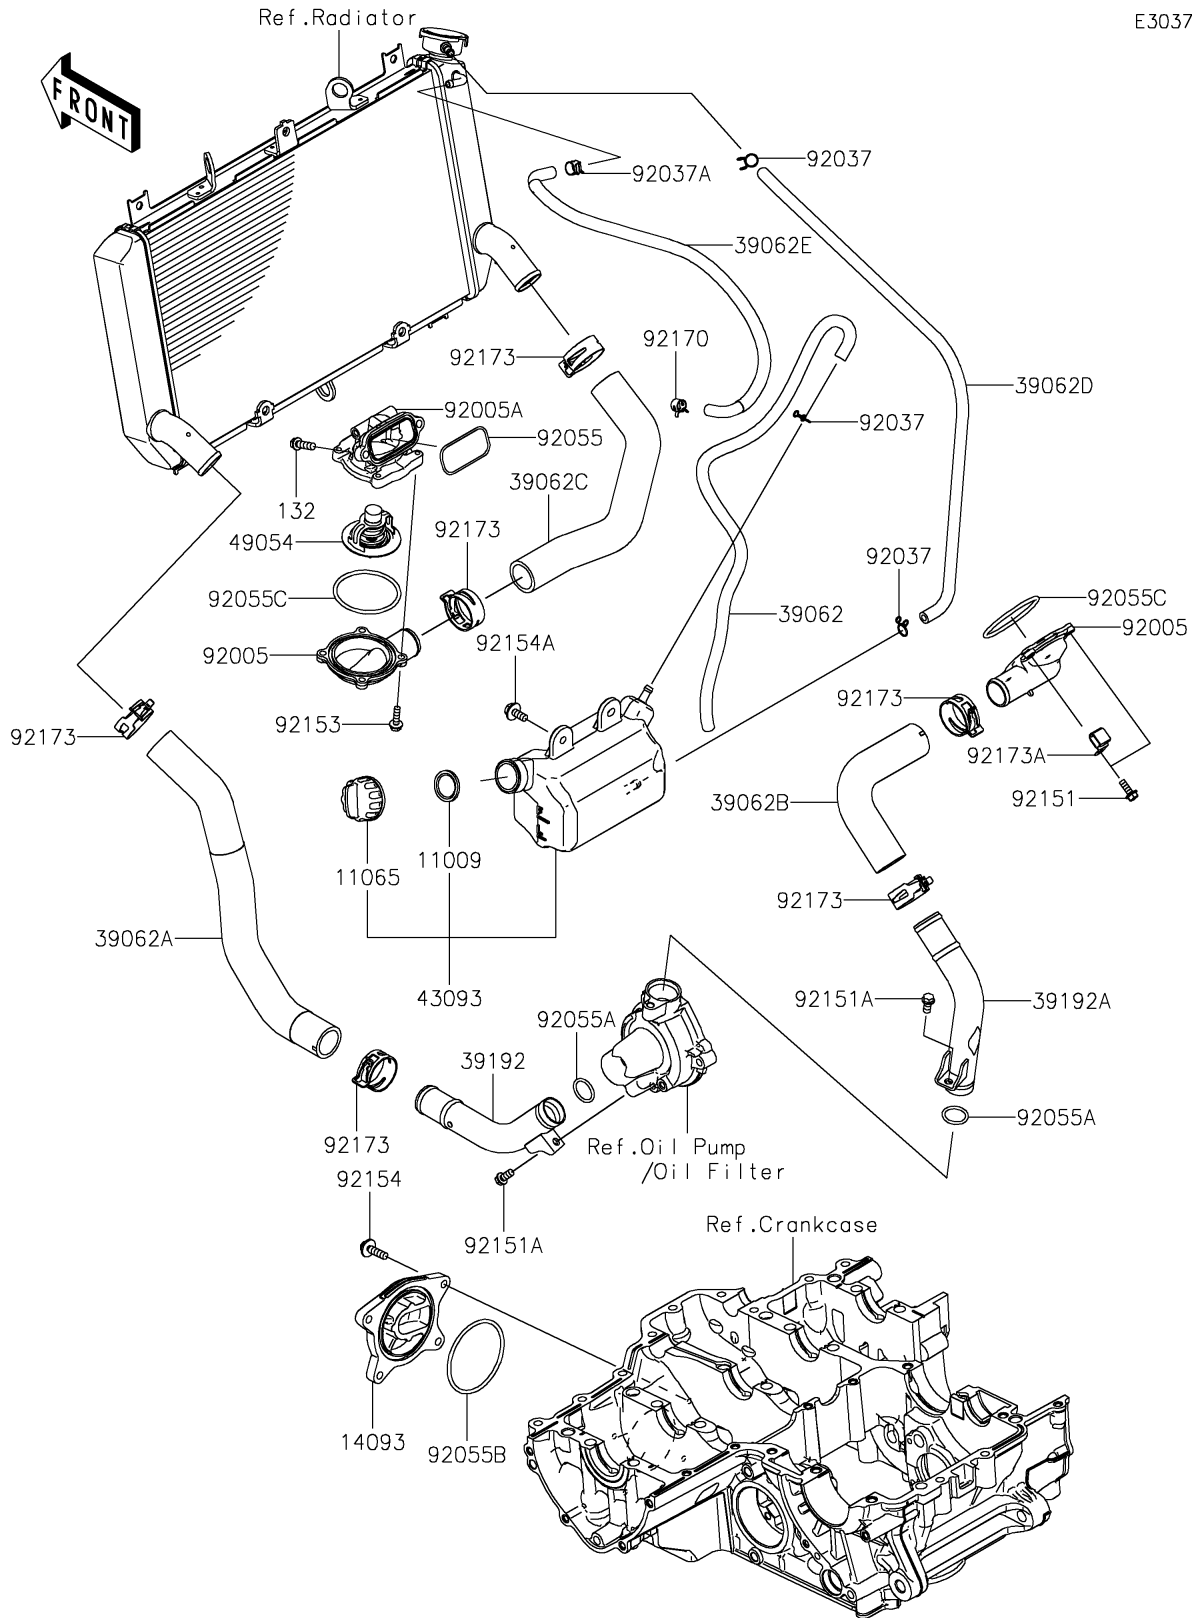

2023 Z900 ABS PARTS DIAGRAM

Water Pipe

E3037

2023 Z900 ABS PARTS LIST

Water Pipe

ITEM NAME	PART NUMBER	QUANTITY
GASKET,RESERVOIR TANK CAP (Ref # 11009)	11009-1145	1
CAP (Ref # 11065)	11065-0980	1
COVER (Ref # 14093)	14093-0144	1
HOSE-COOLING,OVERFLOW (Ref # 39062)	39062-0618	1
HOSE-COOLING,RADIATOR-W/PIPE (Ref # 39062A)	39062-0758	1
HOSE-COOLING,W/PIPE-CYLINDER (Ref # 39062B)	39062-0785	1
HOSE-COOLING,CYLINDER-RADIATOR (Ref # 39062C)	39062-0786	1
HOSE-COOLING,5.5X10.5X570 (Ref # 39062D)	39062-0887	1
HOSE-COOLING,AIR BLEED (Ref # 39062E)	39062-0890	1
PIPE-WATER,RADIATOR-WATER PUMP (Ref # 39192)	39192-0631	1
PIPE-WATER,WATER PUMP-CYLINDER (Ref # 39192A)	39192-0644	1
RESERVOIR-ASSY-TANK (Ref # 43093)	43093-0006	1
THERMOSTAT (Ref # 49054)	49054-0004	1
FITTING,THERMO CAP (Ref # 92005)	92005-0842	2
FITTING,THERMO CASE (Ref # 92005A)	92005-0846	1
CLAMP,TUBE (Ref # 92037)	92037-147	3
CLAMP,TUBE (Ref # 92037A)	92037-1505	1
RING-O,YP 27.6 57.6 1.9 (Ref # 92055)	92055-0021	1
RING-O,20.8X2.4 (Ref # 92055A)	92055-0114	2
RING-O,63.3MM (Ref # 92055B)	92055-0739	1
RING-O,53.5X2.6 (Ref # 92055C)	92055-0831	2
BOLT,5X14 (Ref # 92151)	92151-1764	4
BOLT,6X12 (Ref # 92151A)	92151-1997	2
BOLT,FLANGED,5X18 (Ref # 92153)	92153-1588	4
BOLT,FLANGED,6X22 (Ref # 92154)	92154-0403	4
BOLT,UPSET-WP,6X16 (Ref # 92154A)	92154-1850	2
CLAMP (Ref # 92170)	92170-1493	1
CLAMP,34MM (Ref # 92173)	92173-1360	6
CLAMP (Ref # 92173A)	92173-1663	1

2023 Z900 ABS PARTS LIST

Water Pipe

ITEM NAME	PART NUMBER	QUANTITY
BOLT-FLANGED-SMALL,6X20 (Ref # 132)	132BC0620	2