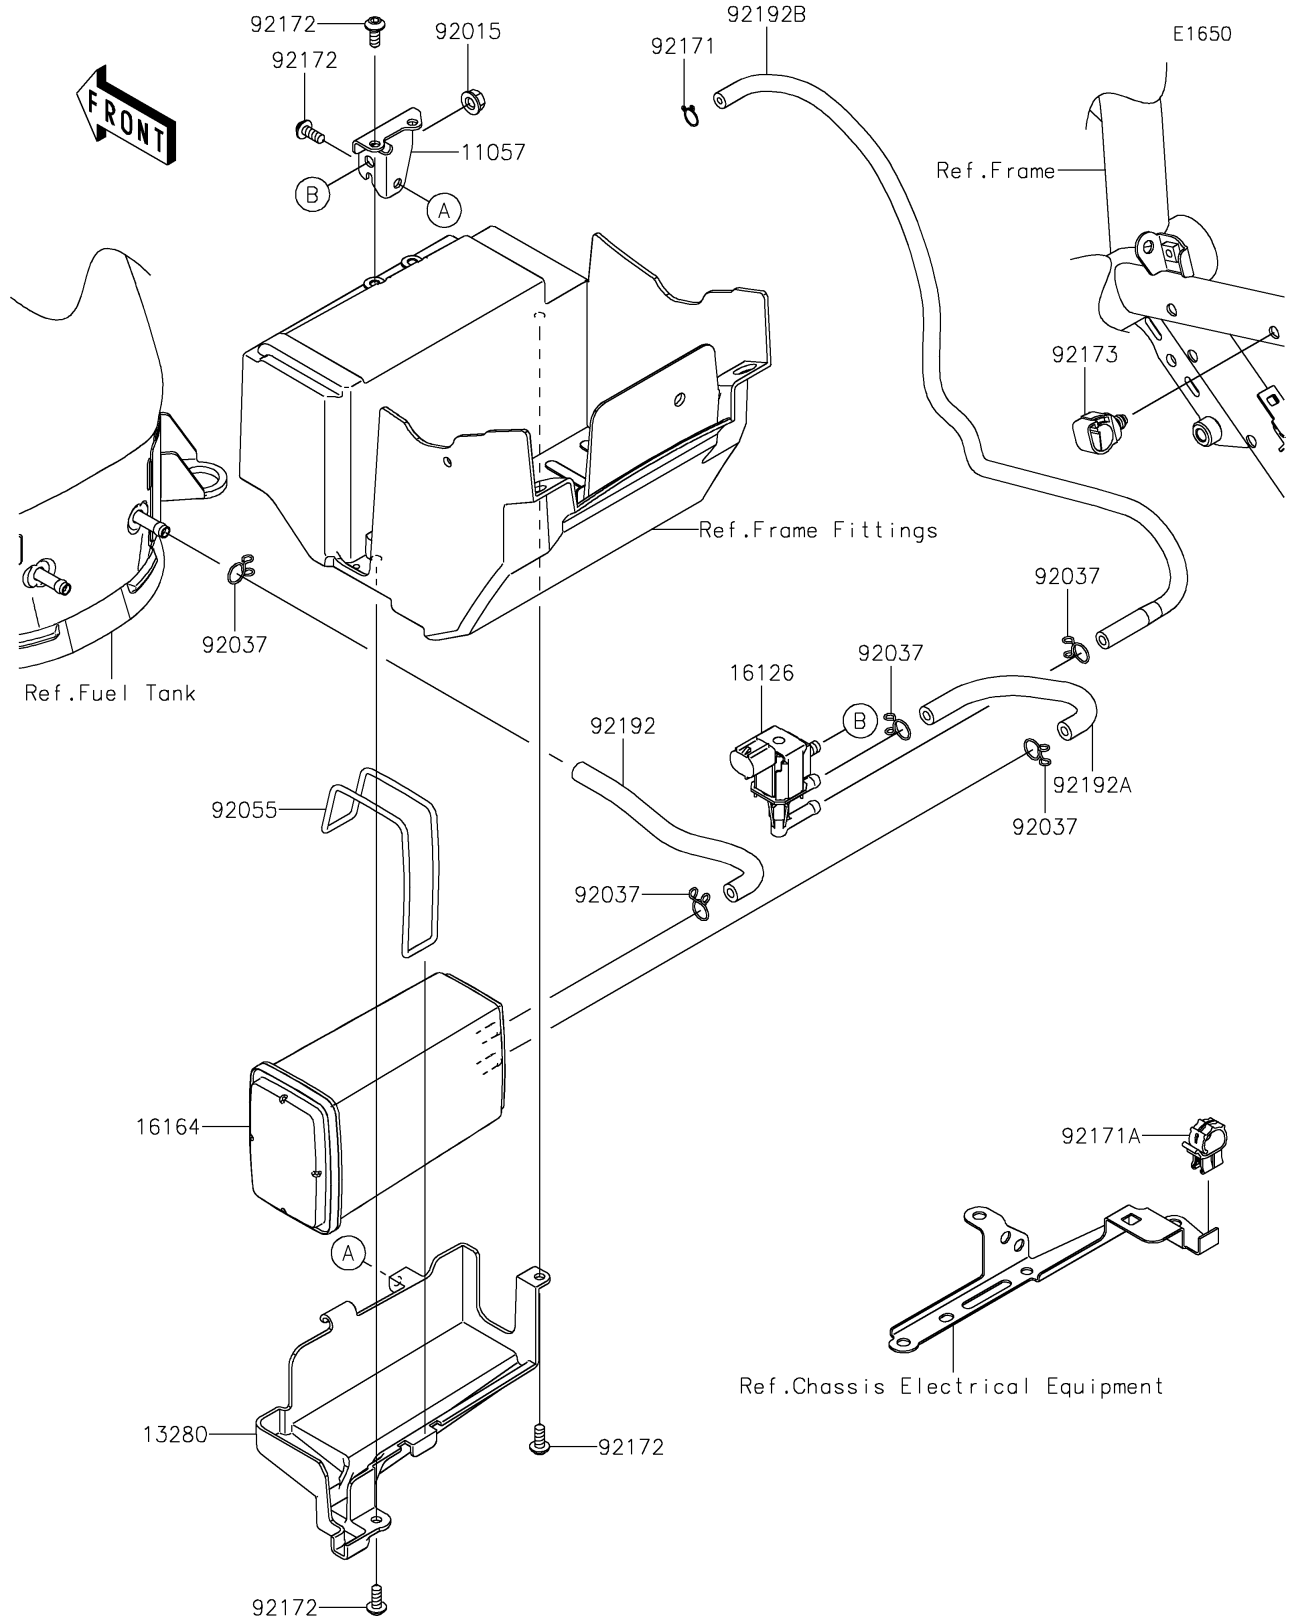

2024 Z900 ABS PARTS DIAGRAM

Fuel Evaporative System(CA)

2024 Z900 ABS PARTS LIST

Fuel Evaporative System(CA)

ITEM NAME	PART NUMBER	QUANTITY
BRACKET,PCV (Ref # 11057)	11057-0286	1
HOLDER,CANISTER (Ref # 13280)	13280-0880	1
VALVE,PCV (Ref # 16126)	16126-0740	1
CANISTER (Ref # 16164)	16164-0012	1
NUT,FLANGED,6MM (Ref # 92015)	92015-1367	1
CLAMP,TUBE (Ref # 92037)	92037-147	5
RING-O,104.4X3.1 (Ref # 92055)	92055-1020	1
CLAMP (Ref # 92171)	92171-0573	1
CLAMP,EDGE CLIP (Ref # 92171A)	92171-1722	1
SCREW,SOCKET,5X14 (Ref # 92172)	92172-0823	5
CLAMP,12MM DIA. (Ref # 92173)	92173-0736	1
TUBE,CANISTER-TANK (Ref # 92192)	92192-1690	1
TUBE,PCV-CANISTER (Ref # 92192A)	92192-1691	1
TUBE,PCV-THROTTLE BODY (Ref # 92192B)	92192-1779	1