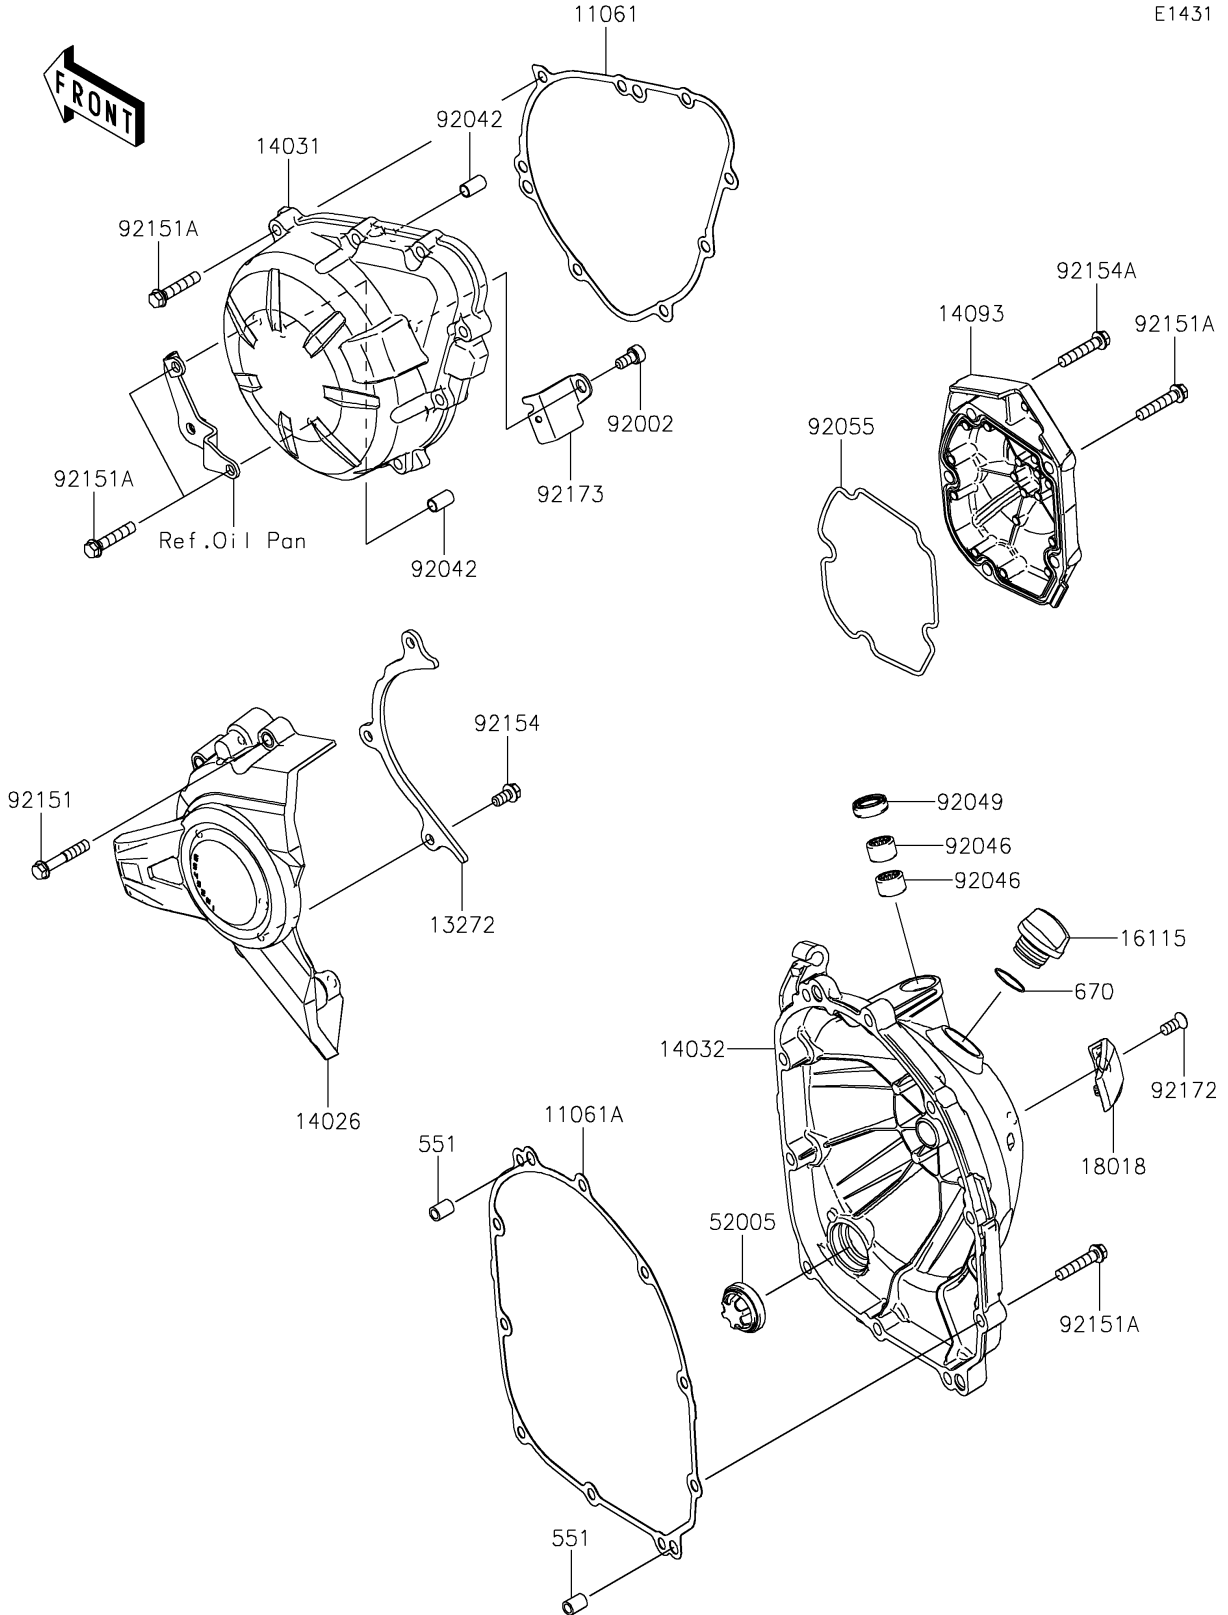

2024 Z900 ABS PARTS DIAGRAM

Engine Cover(s)

E1431

2024 Z900 ABS PARTS LIST

Engine Cover(s)

ITEM NAME	PART NUMBER	QUANTITY
GASKET,GENERATOR COVER (Ref # 11061)	11061-0403	1
GASKET,CLUTCH COVER (Ref # 11061A)	11061-0404	1
PLATE (Ref # 13272)	13272-2238	1
COVER-CHAIN (Ref # 14026)	14026-0132	1
COVER-GENERATOR (Ref # 14031)	14031-0640	1
COVER-CLUTCH (Ref # 14032)	14032-0675	1
COVER,PULSER (Ref # 14093)	14093-0988	1
CAP-OIL FILLER (Ref # 16115)	16115-1053	1
PLATE-HEAT GUARD (Ref # 18018)	18018-0603	1
GAUGE (Ref # 52005)	52005-1120	1
BOLT,SOCKET,6X12 (Ref # 92002)	92002-1796	1
PIN,DOWEL,6.3X8X14 (Ref # 92042)	92042-007	2
BEARING-NEEDLE,HK1210FM (Ref # 92046)	92046-0034	2
SEAL-OIL,CLUTCH RELEASE (Ref # 92049)	92049-1475	1
RING-O,PULSER COVER (Ref # 92055)	92055-0199	1
BOLT,6X35 (Ref # 92151)	92151-1135	4
BOLT,6X30 (Ref # 92151A)	92151-1873	22
BOLT,FLANGED-SMALL,6X12 (Ref # 92154)	92154-1888	3
BOLT,6X30 (Ref # 92154A)	92154-2652	1
SCREW,TORX,6X14 (Ref # 92172)	92172-0901	1
CLAMP (Ref # 92173)	92173-1321	1
PIN-DOWEL,8X14 (Ref # 551)	551A0814	2
O RING,20MM (Ref # 670)	670B2020	1