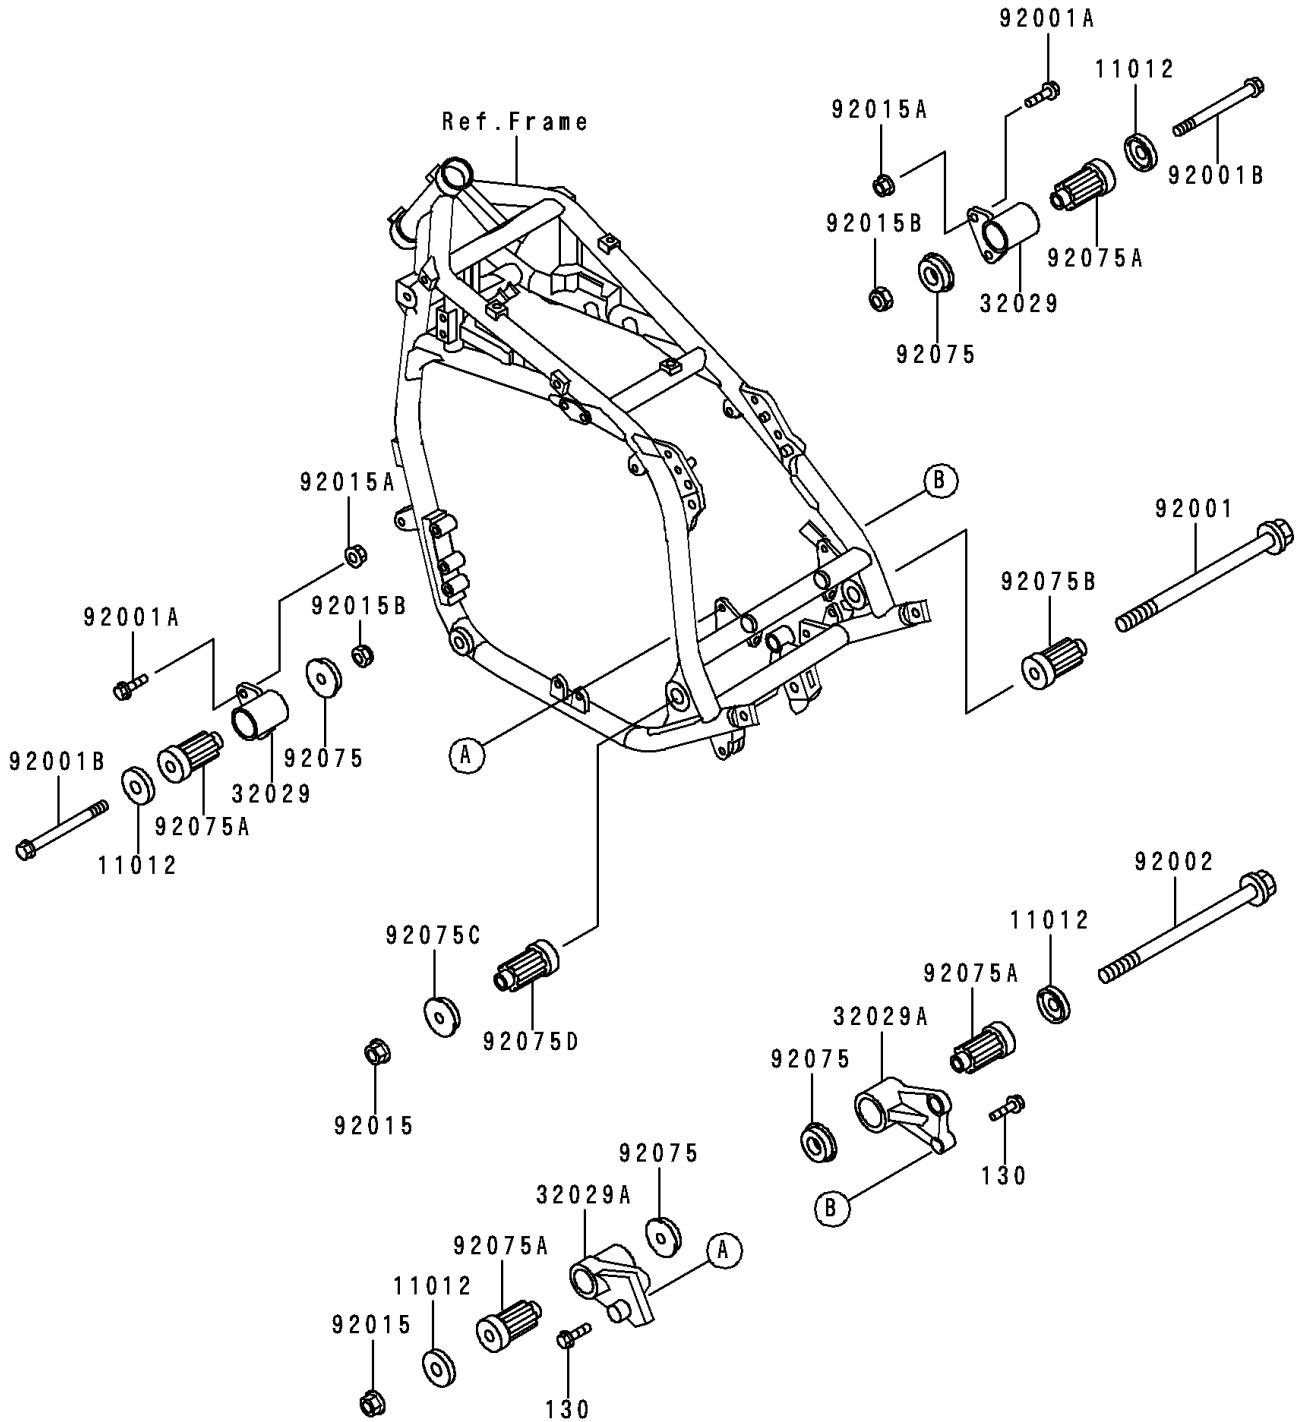

# 1997 Voyager XII PARTS DIAGRAM

## Frame Fittings

F2131

# 1997 Voyager XII PARTS LIST

## Frame Fittings

ITEM NAME	PART NUMBER	QUANTITY
BOLT-FLANGED,8X20 (Ref # 130)	130J0820	4
CAP,ENGINE BRACKET (Ref # 11012)	11012-1228	4
BRACKET-ENGINE,FR (Ref # 32029)	32029-1445	2
BRACKET-ENGINE,RR,UPP (Ref # 32029A)	32029-1446	2
BOLT,FLANGED,10X255,BLACK (Ref # 92001)	92001-1566	1
BOLT,FLANGED,8X45 (Ref # 92001A)	92001-1613	4
BOLT,FLANGED,10X105,BLACK (Ref # 92001B)	92001-1751	2
BOLT,10X300 (Ref # 92002)	92002-1196	1
NUT,FLANGED,10MM (Ref # 92015)	92015-1180	2
NUT,FLANGED,8MM,BLACK (Ref # 92015A)	92015-1183	4
NUT,LOCK,10MM,BLACK (Ref # 92015B)	92015-1189	2
DAMPER,ENGINE MOUNT,SIDE (Ref # 92075)	92075-1274	4
DAMPER,ENGINE MOUNT,MAIN (Ref # 92075A)	92075-1377	4
DAMPER,ENGINE MOUNT (Ref # 92075B)	92075-1733	1
DAMPER,ENGINE BRACKET (Ref # 92075C)	92075-1738	1
DAMPER,ENGINE MOUNT,MAIN (Ref # 92075D)	92075-1739	1