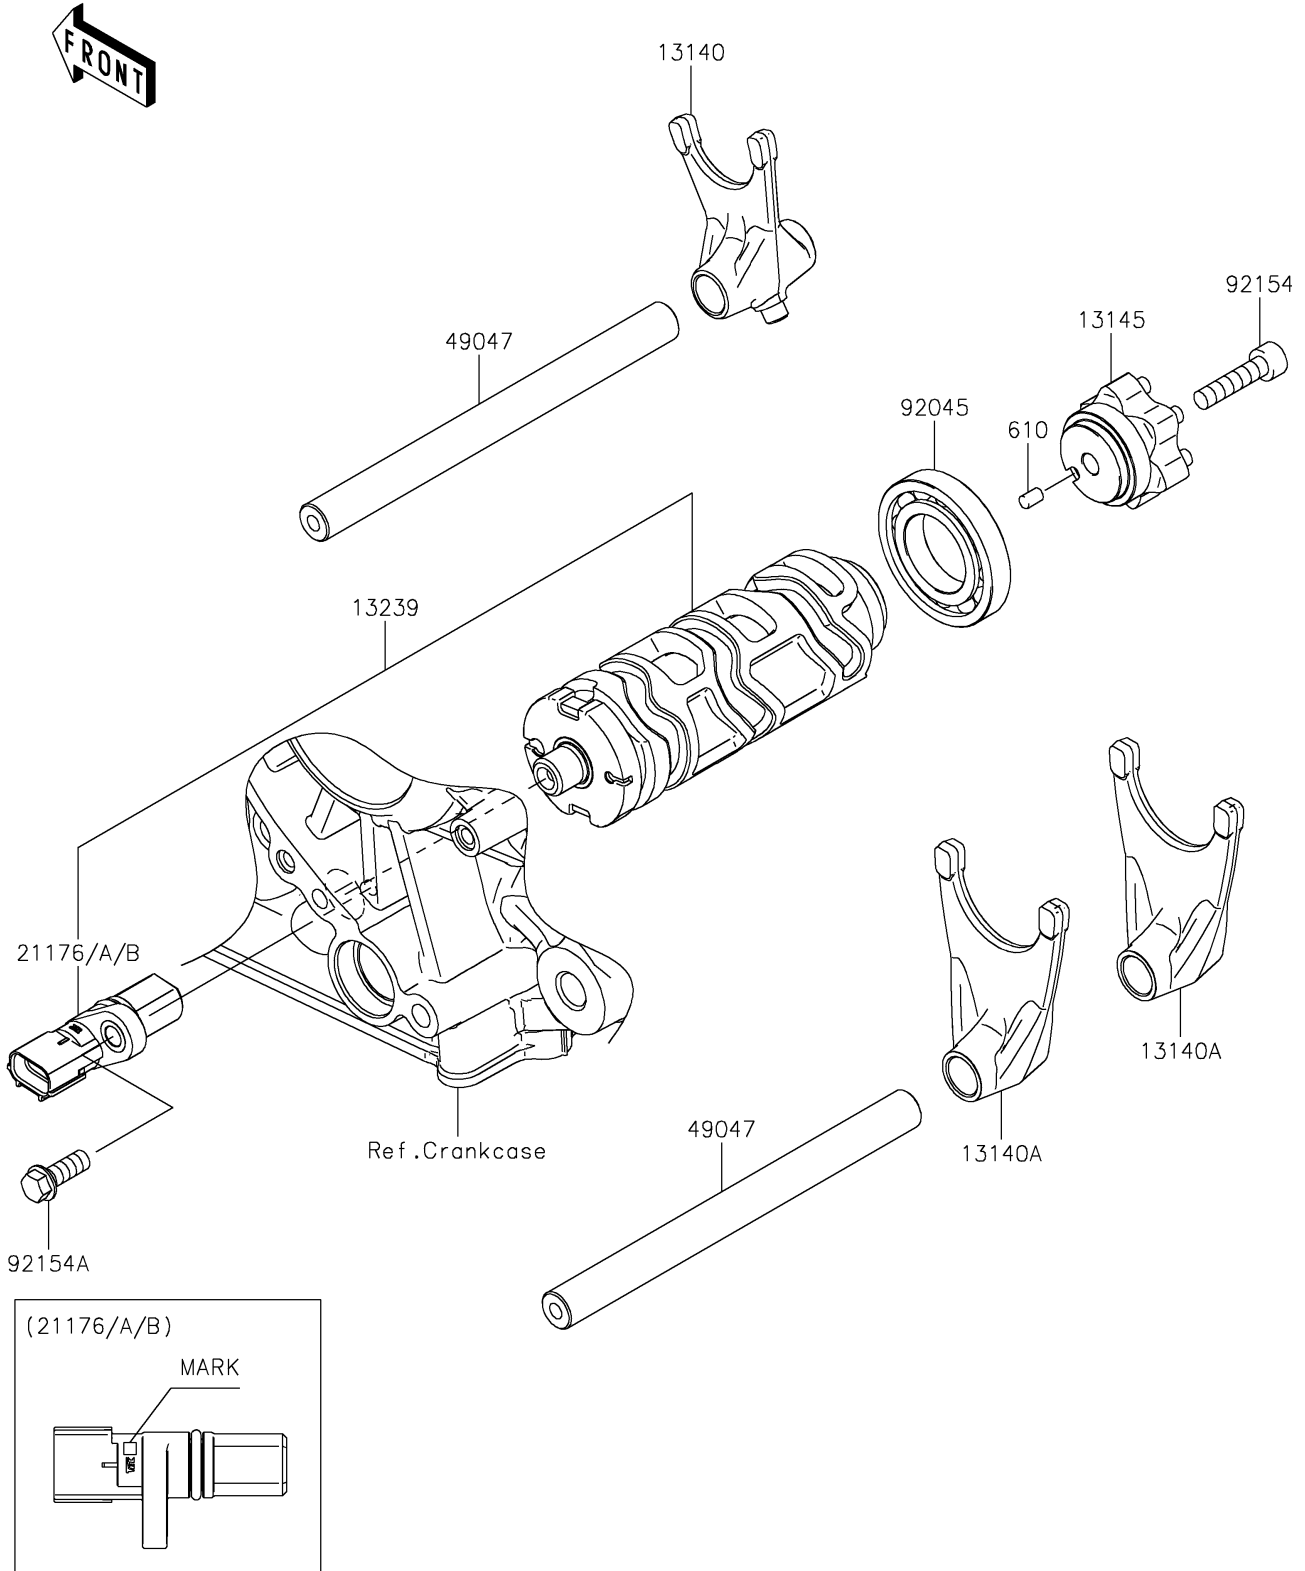

2024 Z900 ABS PARTS DIAGRAM

Gear Change Drum/Shift Fork(s)

E1362

2024 Z900 ABS PARTS LIST

Gear Change Drum/Shift Fork(s)

ITEM NAME	PART NUMBER	QUANTITY
FORK-SHIFT (Ref # 13140)	13140-0061	1
FORK-SHIFT (Ref # 13140A)	13140-0062	2
CAM-CHANGE DRUM (Ref # 13145)	13145-0568	1
DRUM-ASSY-CHANGE (Ref # 13239)	13239-0581	1
SENSOR,GEAR POSITION,M MARK (Ref # 21176)	21176-0825	1
SENSOR,GEAR POSITION,H MARK (Ref # 21176A)	21176-0845	1
SENSOR,GEAR POSITION,L MARK (Ref # 21176B)	21176-0846	1
ROD-SHIFT (Ref # 49047)	49047-0644	2
BEARING-BALL,16005 (Ref # 92045)	92045-1045	1
BOLT,SOCKET,6X25 (Ref # 92154)	92154-0477	1
BOLT,FLANGED,6X16 (Ref # 92154A)	92154-2096	1
ROLLER,4X6 (Ref # 610)	610A0406	1