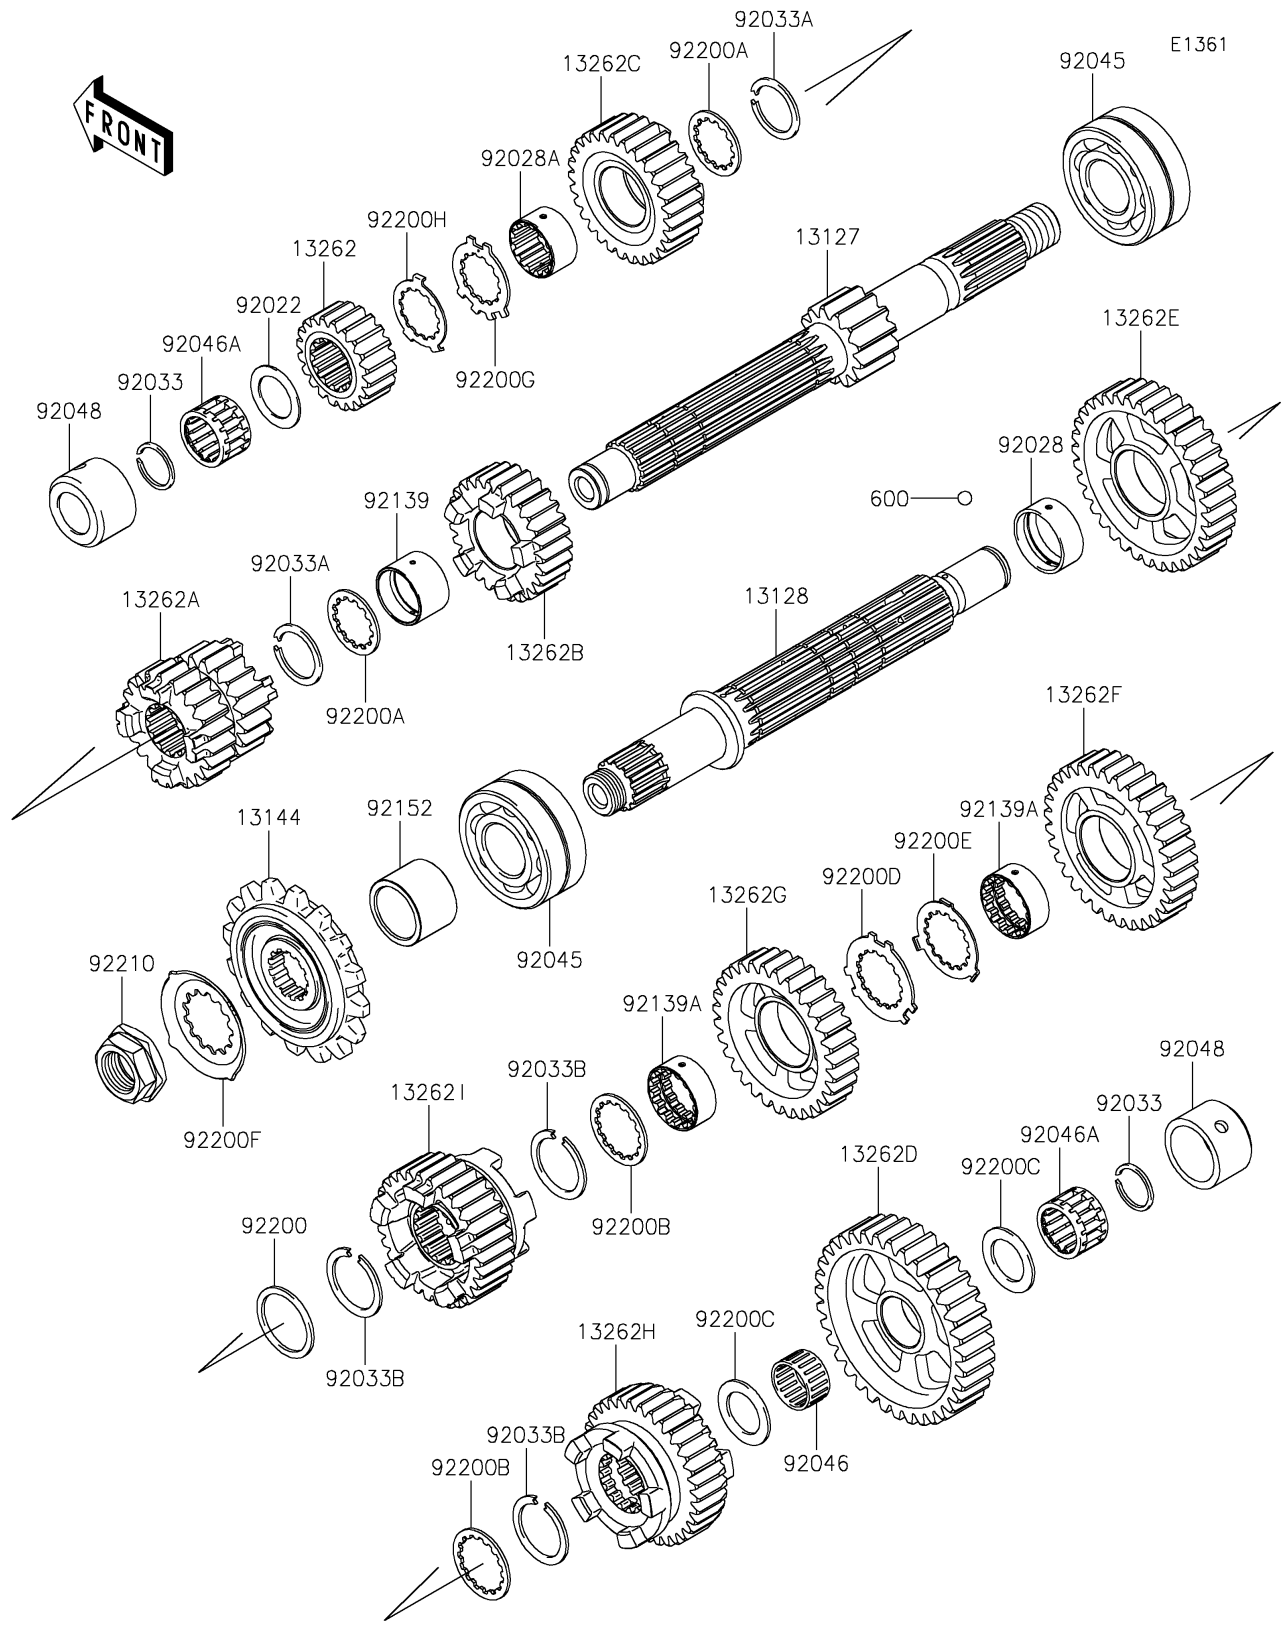

# 2024 Z900 ABS PARTS DIAGRAM

Transmission

## 2024 Z900 ABS PARTS LIST

### Transmission

ITEM NAME	PART NUMBER	QUANTITY
SHAFT-TRANSMISSION INPUT,13T (Ref # 13127)	13127-0674	1
SHAFT-TRANSMISSION OUTPUT (Ref # 13128)	13128-0698	1
SPROCKET-OUTPUT,15T (Ref # 13144)	13144-0579	1
GEAR,INPUT 2ND,17T (Ref # 13262)	13262-1233	1
GEAR,INPUT 3RD&4TH,20T&22T (Ref # 13262A)	13262-1234	1
GEAR,INPUT 5TH,27T (Ref # 13262B)	13262-1235	1
GEAR,INPUT 6TH,29T (Ref # 13262C)	13262-1236	1
GEAR,OUTPUT LOW,35T (Ref # 13262D)	13262-1237	1
GEAR,OUTPUT 2ND,35T (Ref # 13262E)	13262-1238	1
GEAR,OUTPUT 3RD,33T (Ref # 13262F)	13262-1239	1
GEAR,OUTPUT 4TH,31T (Ref # 13262G)	13262-1240	1
GEAR,OUTPUT 5TH,33T (Ref # 13262H)	13262-1241	1
GEAR,OUTPUT 6TH,30T (Ref # 13262I)	13262-1242	1
WASHER,20.5X30X1,STEEL (Ref # 92022)	92022-112	1
BUSHING,OUTPUT,2ND (Ref # 92028)	92028-1739	1
BUSHING,INPUT TOP GEAR (Ref # 92028A)	92028-1915	1
RING-SNAP,20MM (Ref # 92033)	92033-015	2
RING-SNAP,24MM (Ref # 92033A)	92033-026	2
RING-SNAP,T=1.5 (Ref # 92033B)	92033-1249	3
BEARING-BALL,DAC2557NSSH (Ref # 92045)	92045-0003	2
BEARING-NEEDLE,K20X24X13 (Ref # 92046)	92046-1219	1
BEARING-NEEDLE,PK20X27X17X3 (Ref # 92046A)	92046-1303	2
RACE (Ref # 92048)	92048-0016	2
BUSHING,25X28X17.8 (Ref # 92139)	92139-0280	1
BUSHING,OUTPUT,3RD&4TH (Ref # 92139A)	92139-0281	2
COLLAR,SPROCKET (Ref # 92152)	92152-2263	1
WASHER,28.1X34.0X1.6 (Ref # 92200)	92200-0228	1
WASHER,25.2X31.0X1.5 (Ref # 92200A)	92200-1239	2
WASHER,28.5X34.0X1.5 (Ref # 92200B)	92200-1240	2

### Transmission

ITEM NAME	PART NUMBER	QUANTITY
WASHER,20.5X31X1.5 (Ref # 92200C)	92200-1375	2
WASHER,25.8X40.5X1.5 (Ref # 92200D)	92200-1522	1
WASHER,25.2X37.0X1.0 (Ref # 92200E)	92200-1523	1
WASHER (Ref # 92200F)	92200-1720	1
WASHER,22.6X34.2X1.5 (Ref # 92200G)	92200-1941	1
WASHER,22X32X1 (Ref # 92200H)	92200-1942	1
NUT,20MM (Ref # 92210)	92210-0850	1
BALL-STEEL,5/32 (Ref # 600)	600A0500	3