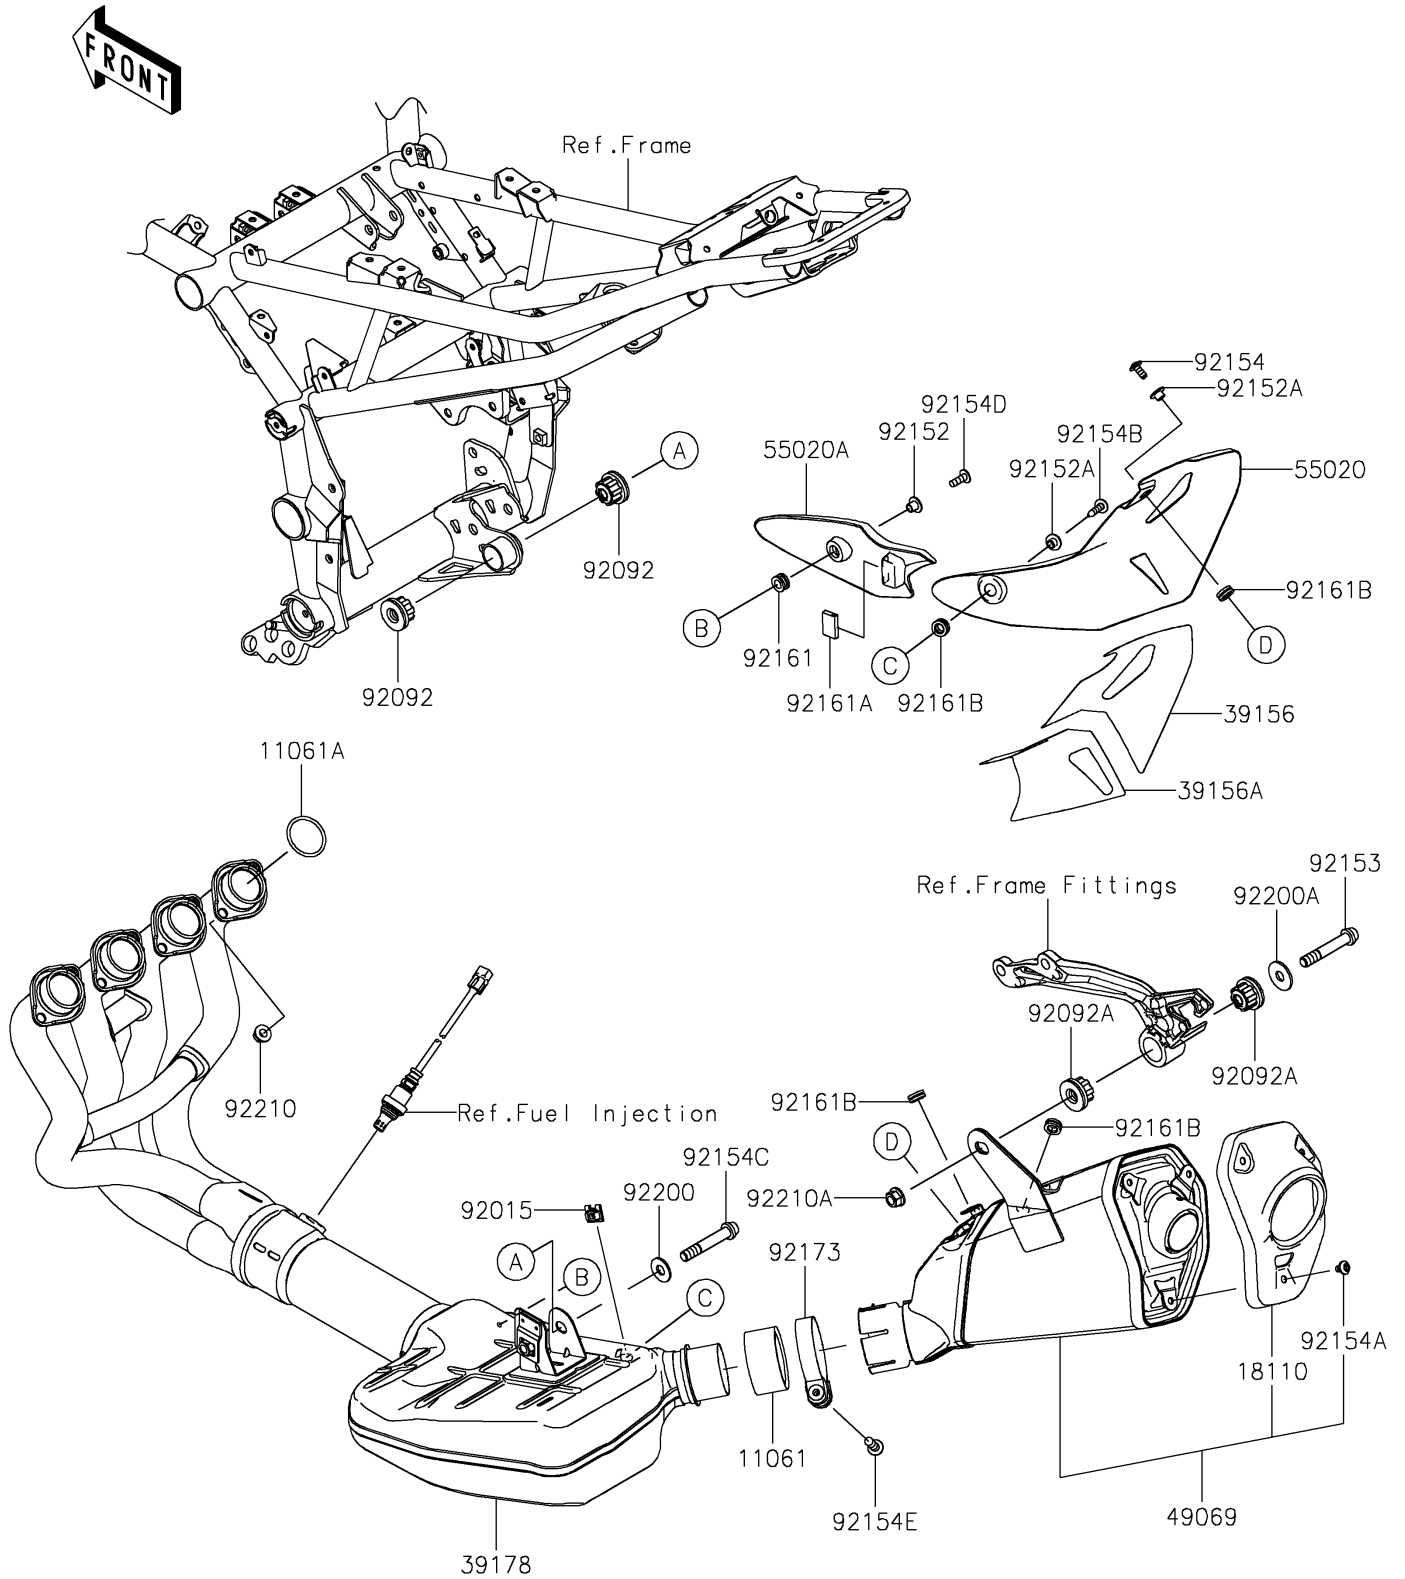

2024 Z900 ABS PARTS DIAGRAM

Muffler(s)

E1140

2024 Z900 ABS PARTS LIST

Muffler(s)

| ITEM NAME | PART NUMBER | QUANTITY |
|---|-------------|----------|
| GASKET,50.8X62X30 (Ref # 11061) | 11061-0447 | 1 |
| GASKET,EXHAUST PIPE HOLDER (Ref # 11061A) | 11061-1373 | 4 |
| BODY END-MUFFLER (Ref # 18110) | 18110-0196 | 1 |
| PAD,MUFFLER GUARD (Ref # 39156) | 39156-2130 | 1 |
| PAD,MUFFLER GUARD (Ref # 39156A) | 39156-2131 | 1 |
| MANIFOLD-COMP-EXHAUST (Ref # 39178) | 39178-0302 | 1 |
| MUFFLER-ASSY (Ref # 49069) | 49069-0823 | 1 |
| GUARD,MUFFLER,RR (Ref # 55020) | 55020-1966 | 1 |
| GUARD,MUFFLER,FR (Ref # 55020A) | 55020-1967 | 1 |
| NUT (Ref # 92015) | 92015-1487 | 1 |
| BUSHING-RUBBER (Ref # 92092) | 92092-1081 | 2 |
| BUSHING-RUBBER,MUFFLER (Ref # 92092A) | 92092-1087 | 2 |
| COLLAR,6.3X8.3X9.2 (Ref # 92152) | 92152-0237 | 1 |
| COLLAR,6.3X8.3X16 (Ref # 92152A) | 92152-1602 | 2 |
| BOLT,SOCKET,10X60 (Ref # 92153) | 92153-1837 | 1 |
| BOLT,SOCKET,6X14 (Ref # 92154) | 92154-0856 | 1 |
| BOLT,HEX HEAD,6X8 (Ref # 92154A) | 92154-0987 | 3 |
| BOLT,SOCKET,6X27 (Ref # 92154B) | 92154-1192 | 1 |
| BOLT,SOCKET (Ref # 92154C) | 92154-1281 | 1 |
| BOLT,SOCKET,6X18 (Ref # 92154D) | 92154-2340 | 1 |
| BOLT-FLANGED-SMALL,8X40 (Ref # 92154E) | 92154-2738 | 1 |
| DAMPER (Ref # 92161) | 92161-0204 | 1 |
| DAMPER (Ref # 92161A) | 92161-1228 | 1 |
| DAMPER (Ref # 92161B) | 92161-1475 | 4 |
| CLAMP,64.5MM (Ref # 92173) | 92173-0284 | 1 |
| WASHER,10.5X25X2.0 (Ref # 92200) | 92200-1377 | 1 |
| WASHER,10.5X30X2.3 (Ref # 92200A) | 92200-1849 | 1 |
| NUT,8MM (Ref # 92210) | 92210-0076 | 8 |
| NUT,LOCK,FLANGED,10MM (Ref # 92210A) | 92210-1139 | 1 |