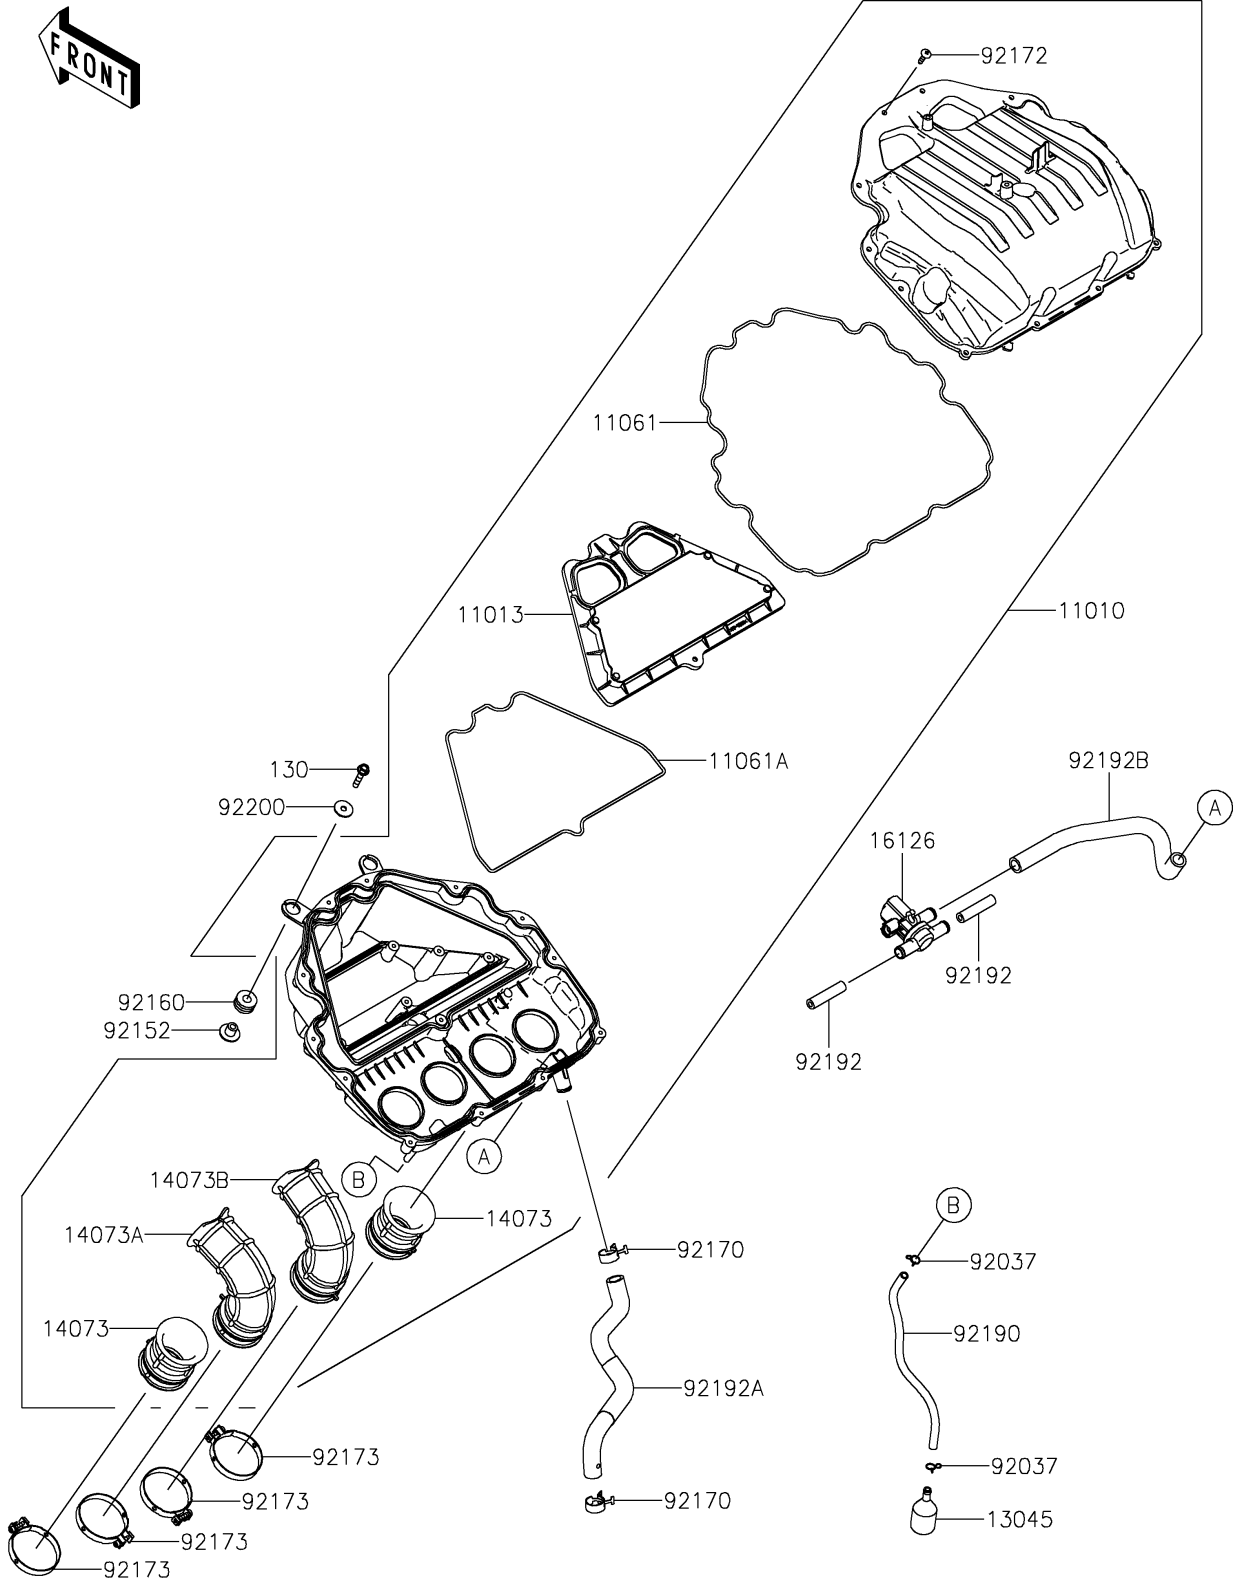

2024 Z900 ABS PARTS DIAGRAM

Air Cleaner

E1130

2024 Z900 ABS PARTS LIST

Air Cleaner

ITEM NAME	PART NUMBER	QUANTITY
FILTER-ASSY-AIR (Ref # 11010)	11010-0949	1
ELEMENT-AIR FILTER (Ref # 11013)	11013-0760	1
GASKET,CASE (Ref # 11061)	11061-1215	1
GASKET,ELEMENT (Ref # 11061A)	11061-1216	1
RECEIVER-OIL (Ref # 13045)	13045-1057	1
DUCT,#1,#4 (Ref # 14073)	14073-0943	2
DUCT,#2 (Ref # 14073A)	14073-0944	1
DUCT,#3 (Ref # 14073B)	14073-0945	1
VALVE,AIR SWITCHING (Ref # 16126)	16126-0745	1
CLAMP (Ref # 92037)	92037-1712	2
COLLAR,6.5X10.5X13.1 (Ref # 92152)	92152-0547	2
DAMPER (Ref # 92160)	92160-1162	2
CLAMP (Ref # 92170)	92170-1060	2
SCREW,TAPPING,5X20 (Ref # 92172)	92172-0483	13
CLAMP,58MM (Ref # 92173)	92173-2484	4
TUBE,6X9X300 (Ref # 92190)	92190-1253	1
TUBE,HEAD-ASWV (Ref # 92192)	92192-0843	2
TUBE,BLOWBY (Ref # 92192A)	92192-1692	1
TUBE,ASV-A/C (Ref # 92192B)	92192-1693	1
WASHER,6.5X22X1.6 (Ref # 92200)	92200-1087	2
BOLT-FLANGED,6X30 (Ref # 130)	130BB0630	2