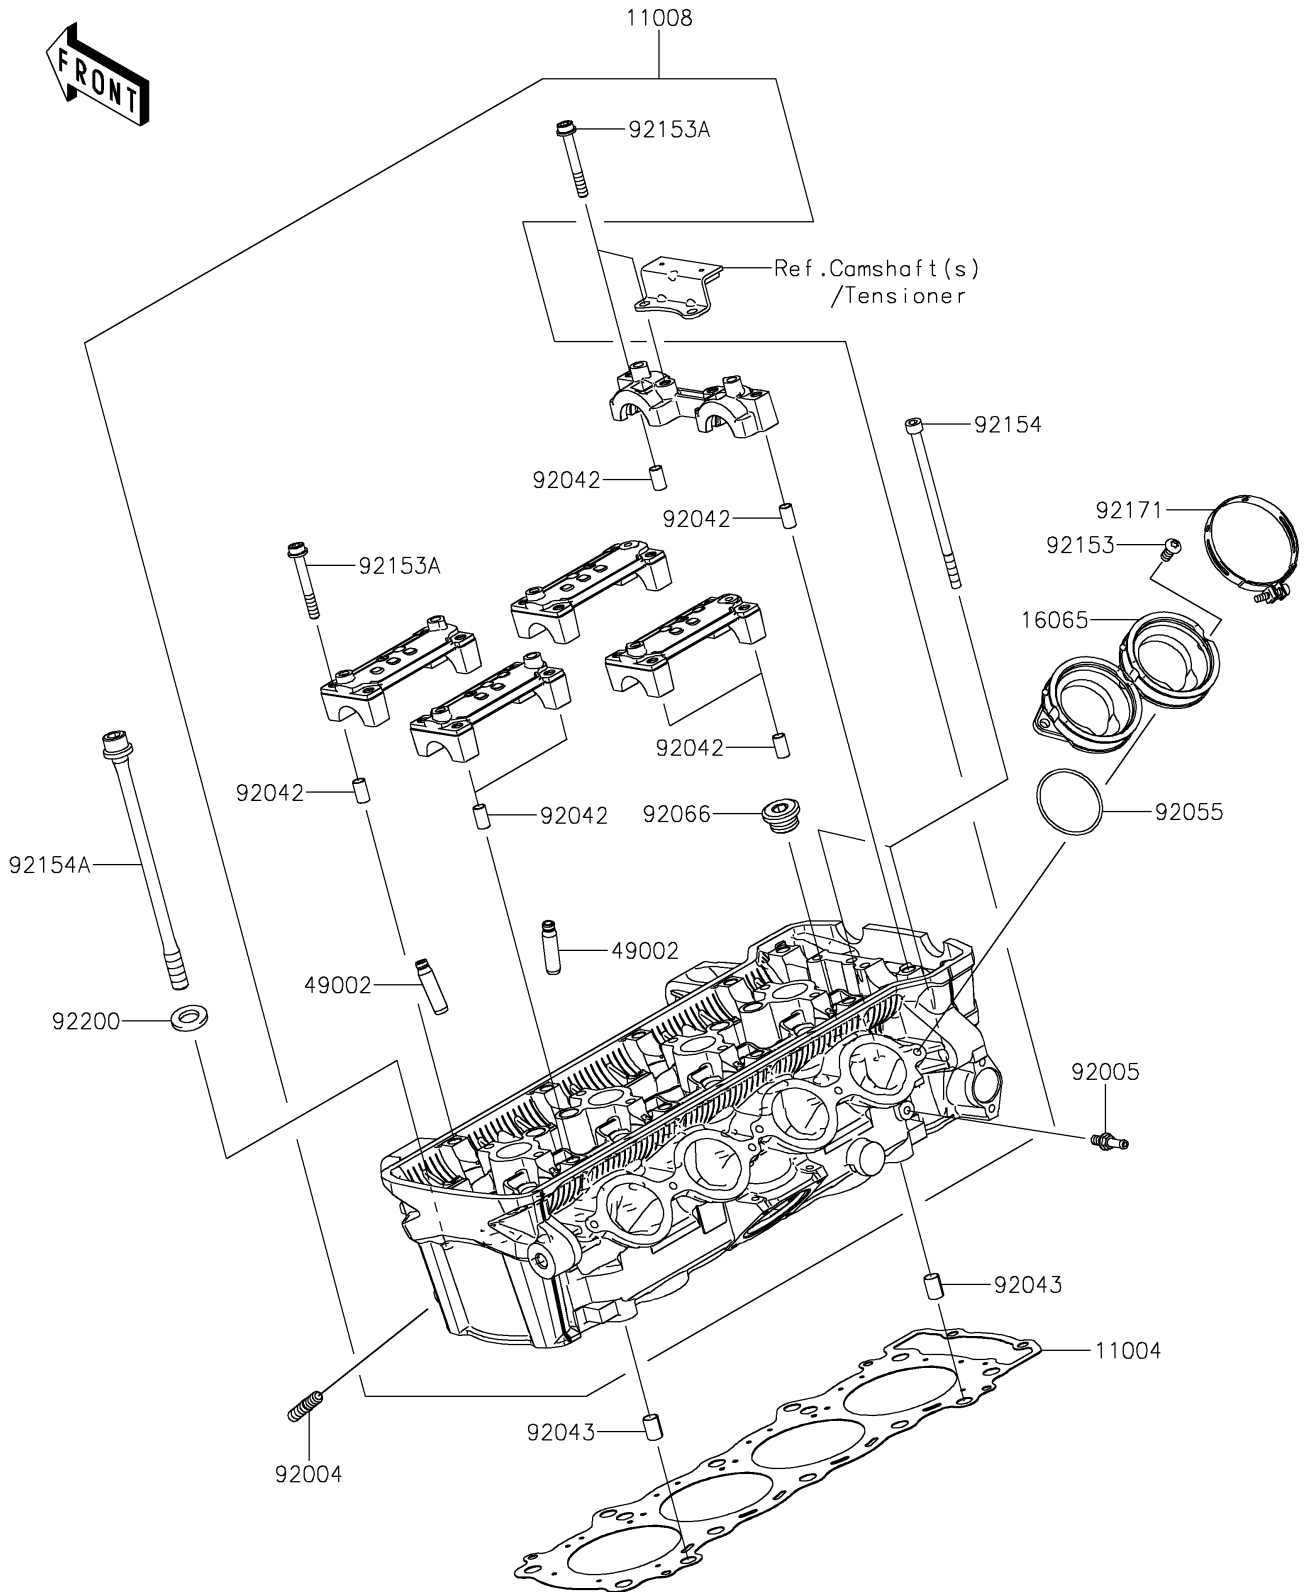

2024 Z900 ABS PARTS DIAGRAM

Cylinder Head

E1111

2024 Z900 ABS PARTS LIST

Cylinder Head

ITEM NAME	PART NUMBER	QUANTITY
GASKET-HEAD (Ref # 11004)	11004-0769	1
HEAD-COMP-CYLINDER (Ref # 11008)	11008-0998	1
HOLDER-CARBURETOR (Ref # 16065)	16065-0132	2
GUIDE-VALVE (Ref # 49002)	49002-0009	16
STUD (Ref # 92004)	92004-0050	8
FITTING (Ref # 92005)	92005-0826	1
PIN,DOWEL,6.3X8X14 (Ref # 92042)	92042-007	10
PIN,8.2X10X14 (Ref # 92043)	92043-1264	2
RING-O,42X1.9 (Ref # 92055)	92055-1536	4
PLUG,18X10 (Ref # 92066)	92066-0832	5
BOLT,TORX,6X14 (Ref # 92153)	92153-0406	6
BOLT,SOCKET,6X45 (Ref # 92153A)	92153-0656	20
BOLT,SOCKET,6X115 (Ref # 92154)	92154-0205	2
BOLT,FLANGED,10X165 (Ref # 92154A)	92154-2638	10
CLAMP,60MM (Ref # 92171)	92171-0729	4
WASHER,10.2X18.4X1.8 (Ref # 92200)	92200-1691	10