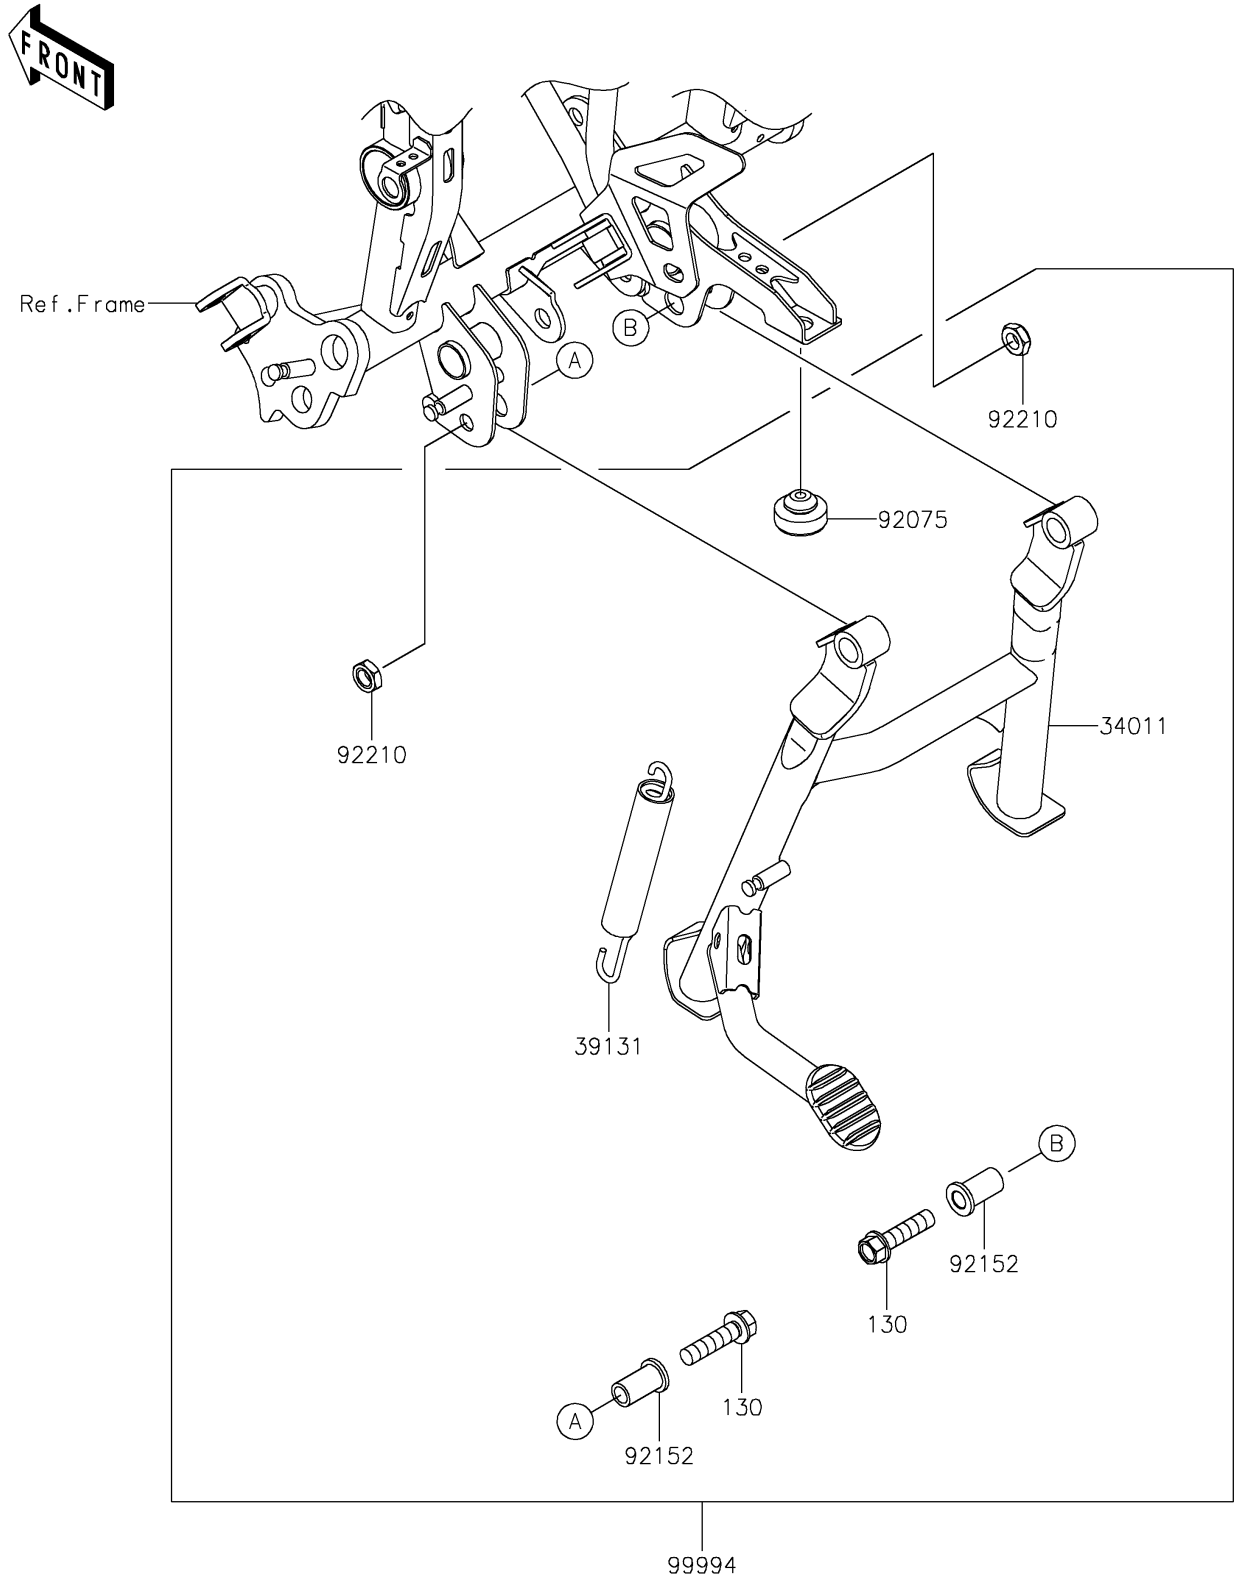

2023 Versys-X 300 PARTS DIAGRAM

Accessory(Center Stand)

F2910B

2023 Versys-X 300 PARTS LIST

Accessory(Center Stand)

ITEM NAME	PART NUMBER	QUANTITY
STAND-CENTER (Ref # 34011)	34011-0036	1
SPRING-ASSY (Ref # 39131)	39131-0001	1
DAMPER (Ref # 92075)	92075-1045	1
COLLAR,10.2X14.7X28.8 (Ref # 92152)	92152-2350	2
NUT,LOCK,10MM (Ref # 92210)	92210-0784	2
KIT-ACCESSORY,CENTER STAND (Ref # 99994)	99994-0995	1
BOLT-FLANGED,10X40 (Ref # 130)	130CB1040	2