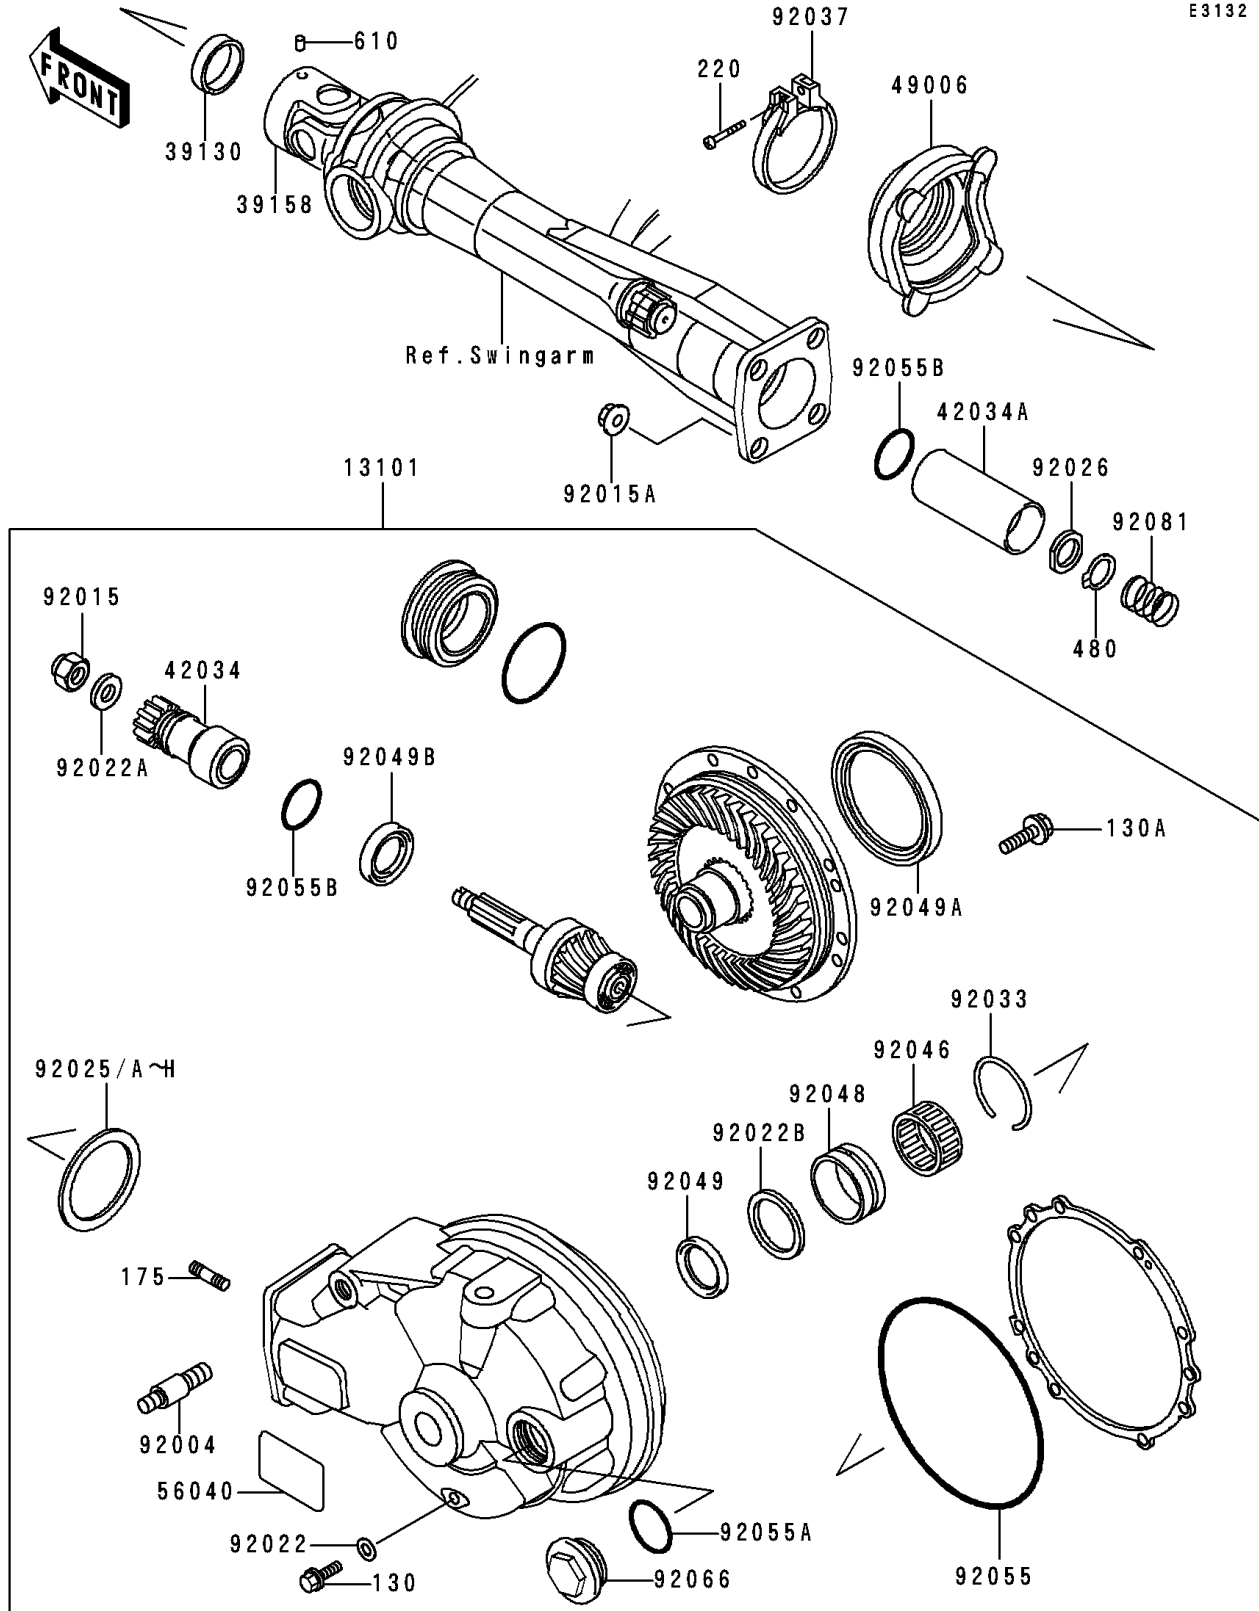

1997 Voyager XII PARTS DIAGRAM

Drive Shaft/Final Gear

E3132

1997 Voyager XII PARTS LIST

Drive Shaft/Final Gear

ITEM NAME	PART NUMBER	QUANTITY
BOLT-FLANGED (Ref # 130)	130X0812	1
BOLT-FLANGED (Ref # 130A)	130Y0825	8
BOLT-STUD-FINE (Ref # 175)	175G1025	4
SCREW-PAN-CROS (Ref # 220)	220B0430	1
GEAR-ASSY,M.SILVER (Ref # 13101)	13101-1156-7J	1
SPRING-LEAF (Ref # 39130)	39130-1002	1
SHAFT-ASSY-DRIVE (Ref # 39158)	39158-1058	1
COUPLING (Ref # 42034)	42034-1085	1
COUPLING,PROPELLER SHAFT,OUTER (Ref # 42034A)	42034-1092	1
BOOT (Ref # 49006)	49006-1188	1
LABEL-WARNING,OIL (Ref # 56040)	56040-1230	1
STUD,RR SHOCKABSORBER (Ref # 92004)	92004-1047	1
NUT,16MM (Ref # 92015)	92015-1059	1
NUT,10MM (Ref # 92015A)	92015-1649	4
WASHER,8.2X16X1 (Ref # 92022)	92022-1086	1
WASHER,16X32X3.2 (Ref # 92022A)	92022-1105	1
WASHER,39X49.5X1 (Ref # 92022B)	92022-1294	1
SHIM,T=0.10 (Ref # 92025)	92025-1733	AR
SHIM,T=0.15 (Ref # 92025A)	92025-1734	AR
SHIM,T=0.50 (Ref # 92025B)	92025-1735	AR
SHIM,T=0.60 (Ref # 92025C)	92025-1736	AR
SHIM,T=0.70 (Ref # 92025D)	92025-1737	AR
SHIM,T=0.80 (Ref # 92025E)	92025-1738	AR
SHIM,T=0.90 (Ref # 92025F)	92025-1739	AR
SHIM,T=1.00 (Ref # 92025G)	92025-1740	AR
SHIM,T=1.20 (Ref # 92025H)	92025-1741	AR
SPACER,PROPELLER SHAFT (Ref # 92026)	92026-1085	1
RING-SNAP,52MM (Ref # 92033)	92033-1074	1
CLAMP,BOOT FITTING (Ref # 92037)	92037-1112	1

1997 Voyager XII PARTS LIST

Drive Shaft/Final Gear

ITEM NAME	PART NUMBER	QUANTITY
BEARING-NEEDLE,KTV384620E01 C3 (Ref # 92046)	92046-1057	1
RACE,ORT465021E01 (Ref # 92048)	92048-1019	1
SEAL-OIL,S-35477HS (Ref # 92049)	92049-1025	1
SEAL-OIL,S-831009HS (Ref # 92049A)	92049-1034	1
SEAL-OIL (Ref # 92049B)	92049-1248	1
RING-O,ID=150.4 (Ref # 92055)	92055-1039	1
RING-O,35.8MM (Ref # 92055A)	92055-1281	1
RING-O,32.7X3.5 (Ref # 92055B)	92055-1556	2
PLUG,OIL FILLER CAP,M.SILVER (Ref # 92066)	92066-1006-7J	1
SPRING,PROPELLER SHAFT (Ref # 92081)	92081-1183	1
CIRCLIP-TYPE-C,26MM (Ref # 480)	480J2600	1
ROLLER,4X6 (Ref # 610)	610A0406	1