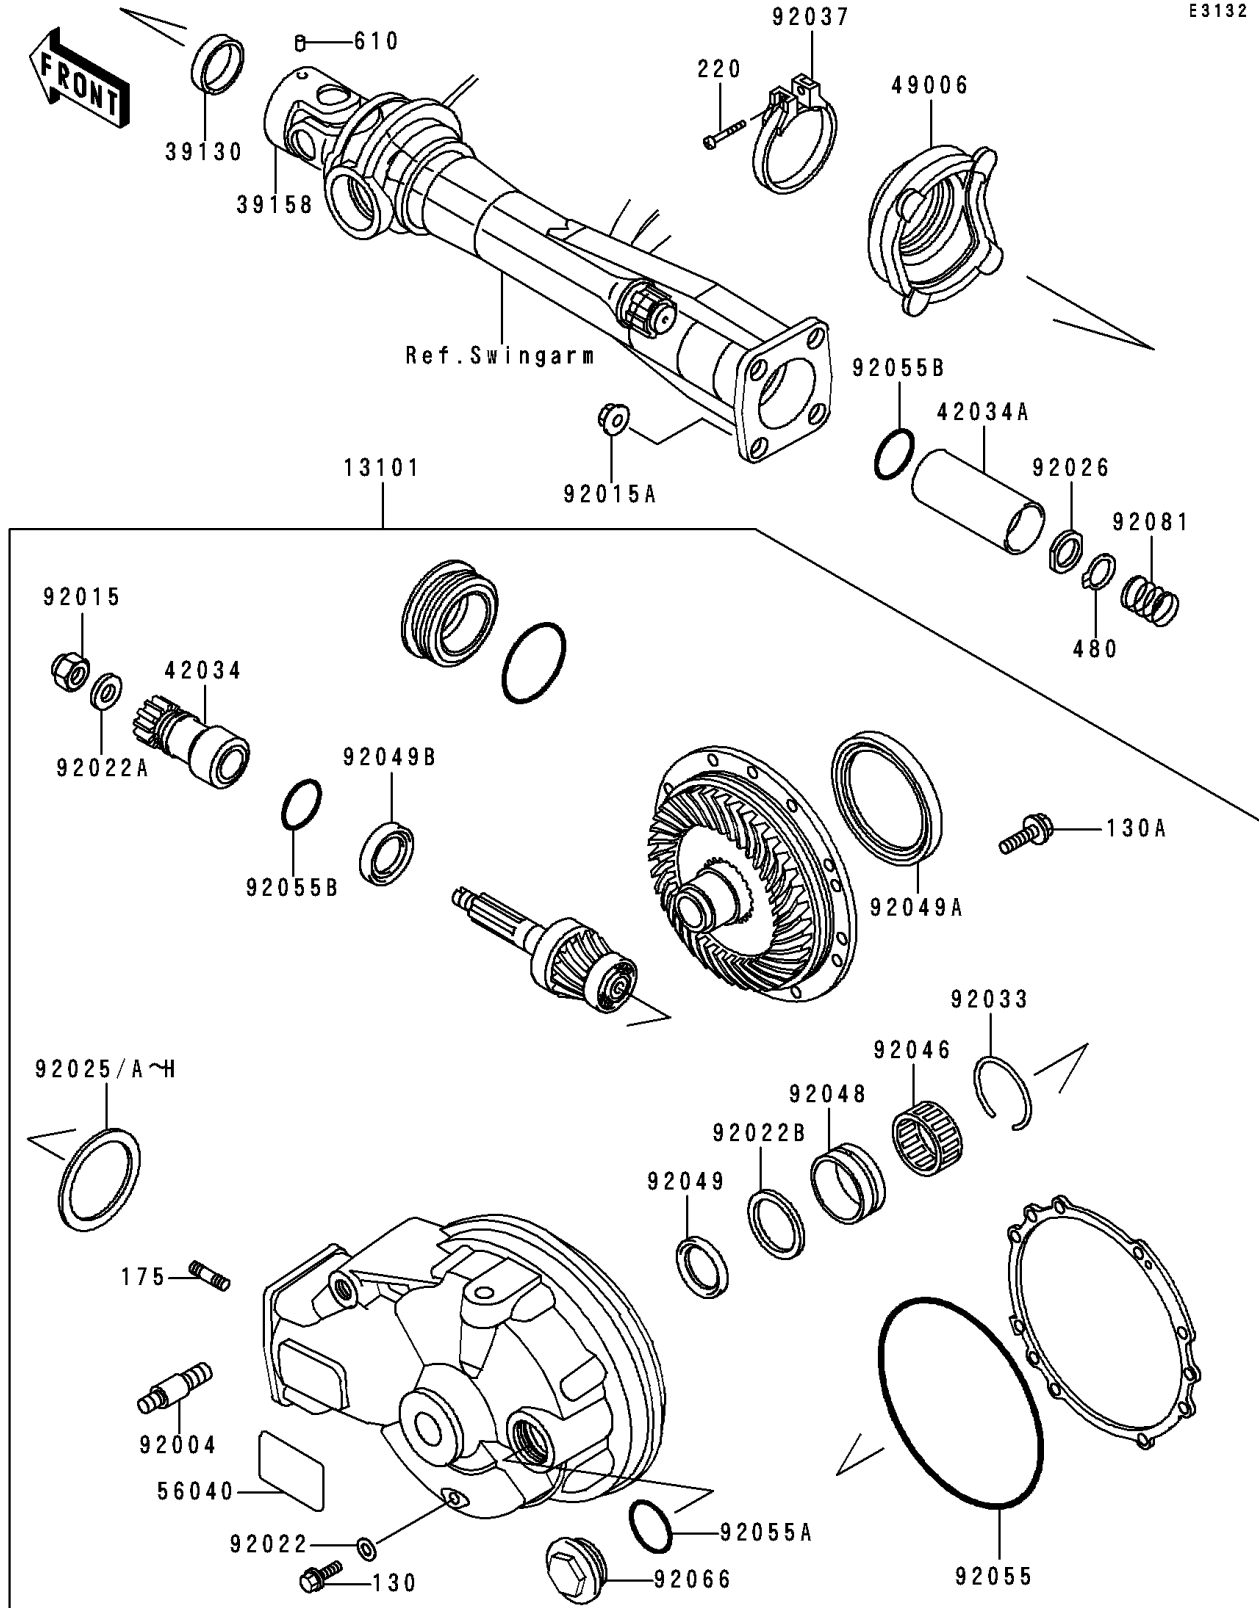

1996 Voyager XII PARTS DIAGRAM

Drive Shaft/Final Gear

E3132

1996 Voyager XII PARTS LIST

Drive Shaft/Final Gear

ITEM NAME	PART NUMBER	QUANTITY
BOLT-FLANGED (Ref # 130)	130X0812	1
BOLT-FLANGED (Ref # 130A)	130Y0825	8
BOLT-STUD-FINE (Ref # 175)	175G1025	4
SCREW-PAN-CROS (Ref # 220)	220B0430	1
GEAR-ASSY,M.SILVER (Ref # 13101)	13101-1156-7J	1
SPRING-LEAF (Ref # 39130)	39130-1002	1
SHAFT-ASSY-DRIVE (Ref # 39158)	39158-1058	1
COUPLING (Ref # 42034)	42034-1085	1
COUPLING,PROPELLER SHAFT,OUTER (Ref # 42034A)	42034-1092	1
BOOT (Ref # 49006)	49006-1188	1
LABEL-WARNING,OIL (Ref # 56040)	56040-1230	1
STUD,RR SHOCKABSORBER (Ref # 92004)	92004-1047	1
NUT,16MM (Ref # 92015)	92015-1059	1
NUT,10MM (Ref # 92015A)	92015-1649	4
WASHER,8.2X16X1 (Ref # 92022)	92022-1086	1
WASHER,16X32X3.2 (Ref # 92022A)	92022-1105	1
WASHER,39X49.5X1 (Ref # 92022B)	92022-1294	1
SHIM,T=0.10 (Ref # 92025)	92025-1733	AR
SHIM,T=0.15 (Ref # 92025A)	92025-1734	AR
SHIM,T=0.50 (Ref # 92025B)	92025-1735	AR
SHIM,T=0.60 (Ref # 92025C)	92025-1736	AR
SHIM,T=0.70 (Ref # 92025D)	92025-1737	AR
SHIM,T=0.80 (Ref # 92025E)	92025-1738	AR
SHIM,T=0.90 (Ref # 92025F)	92025-1739	AR
SHIM,T=1.00 (Ref # 92025G)	92025-1740	AR
SHIM,T=1.20 (Ref # 92025H)	92025-1741	AR
SPACER,PROPELLER SHAFT (Ref # 92026)	92026-1085	1
RING-SNAP,52MM (Ref # 92033)	92033-1074	1
CLAMP,BOOT FITTING (Ref # 92037)	92037-1112	1

1996 Voyager XII PARTS LIST

Drive Shaft/Final Gear

ITEM NAME	PART NUMBER	QUANTITY
BEARING-NEEDLE,KTV384620E01 C3 (Ref # 92046)	92046-1057	1
RACE,ORT465021E01 (Ref # 92048)	92048-1019	1
SEAL-OIL,S-35477HS (Ref # 92049)	92049-1025	1
SEAL-OIL,S-831009HS (Ref # 92049A)	92049-1034	1
SEAL-OIL (Ref # 92049B)	92049-1248	1
RING-O,ID=150.4 (Ref # 92055)	92055-1039	1
RING-O,35.8MM (Ref # 92055A)	92055-1281	1
RING-O,32.7X3.5 (Ref # 92055B)	92055-1556	2
PLUG,OIL FILLER CAP,M.SILVER (Ref # 92066)	92066-1006-7J	1
SPRING,PROPELLER SHAFT (Ref # 92081)	92081-1183	1
CIRCLIP-TYPE-C,26MM (Ref # 480)	480J2600	1
ROLLER,4X6 (Ref # 610)	610A0406	1