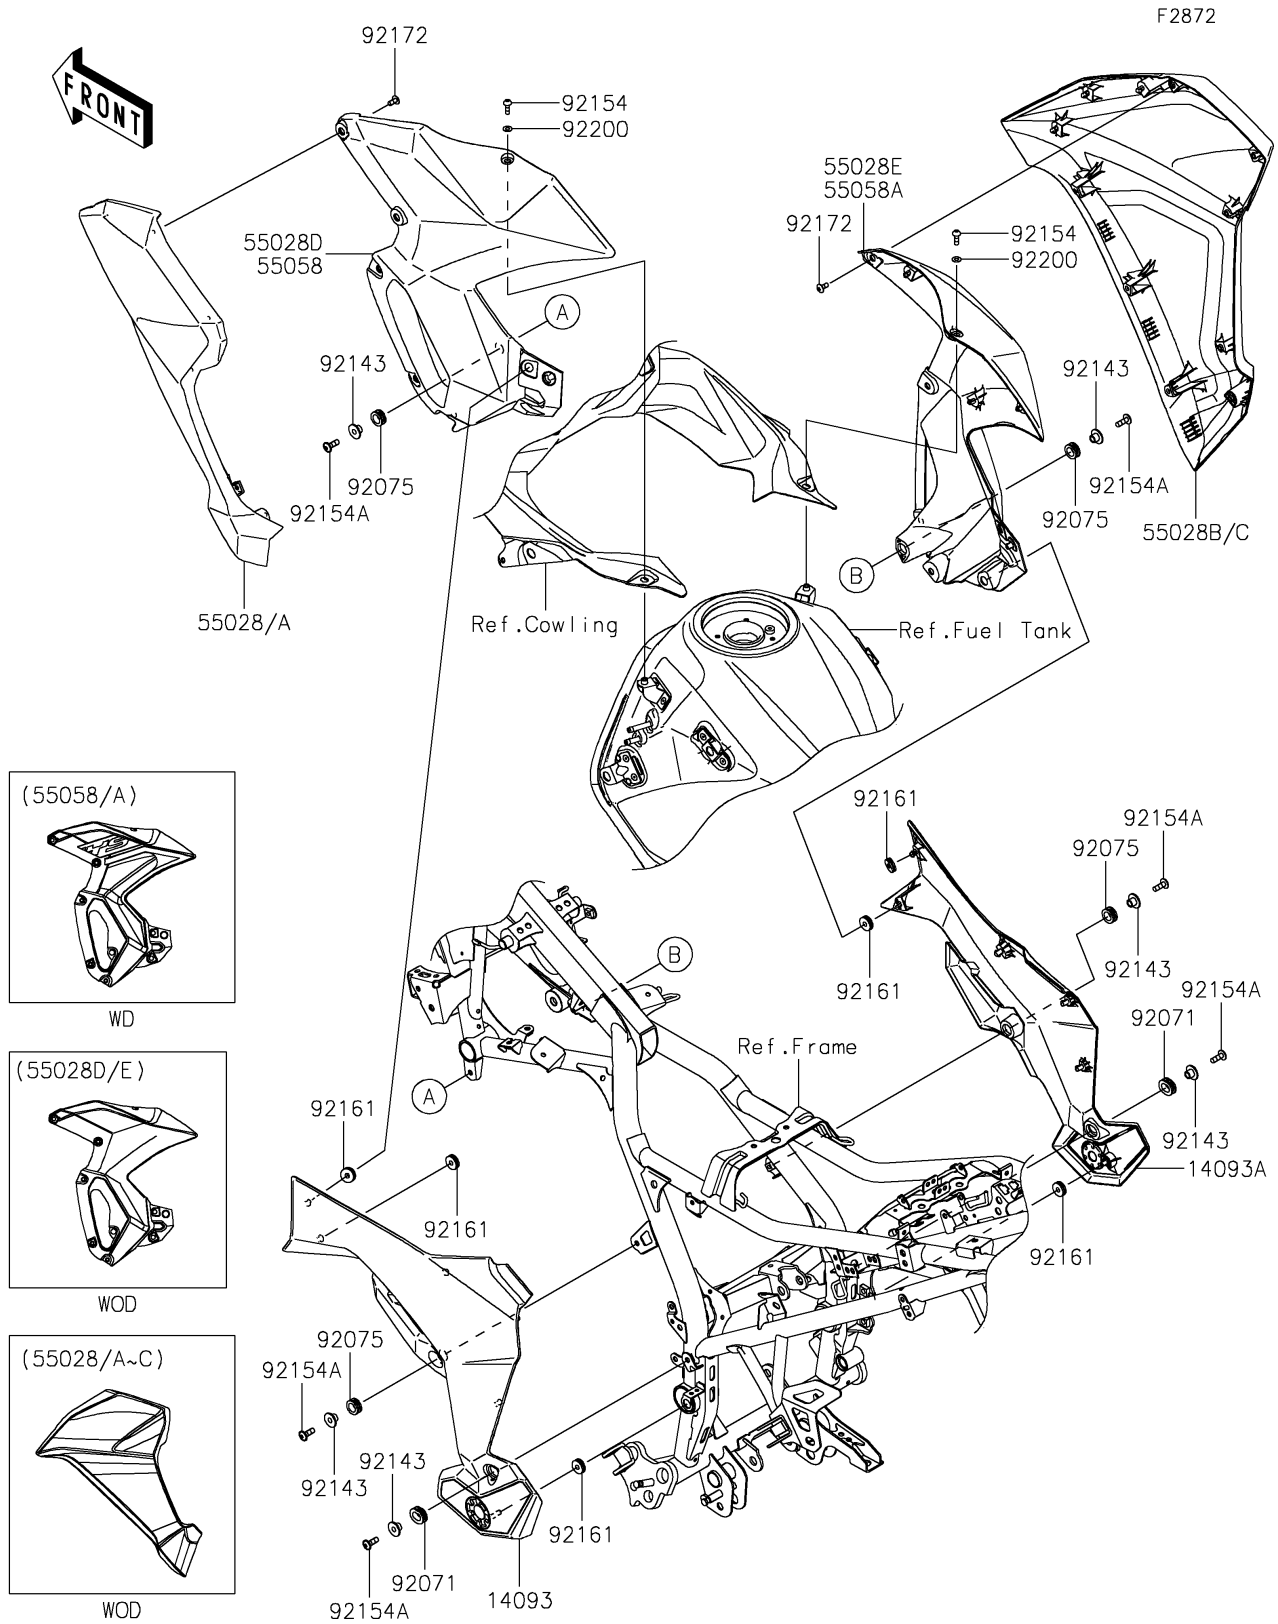

# 2023 Versys-X 300 PARTS DIAGRAM

## Cowling Lower

## 2023 Versys-X 300 PARTS LIST

### Cowling Lowers

ITEM NAME	PART NUMBER	QUANTITY
COVER,PIVOT,LH (Ref # 14093)	14093-0558	1
COVER,PIVOT,RH (Ref # 14093A)	14093-0559	1
COWLING,SIDE,LH,P.M.S.GREEN (Ref # 55028)	55028-0626-69D	1
COWLING,SIDE,LH,M.F.S.BLACK (Ref # 55028A)	55028-0626-739	1
COWLING,SIDE,RH,P.M.S.GREEN (Ref # 55028B)	55028-0627-69D	1
COWLING,SIDE,RH,M.F.S.BLACK (Ref # 55028C)	55028-0627-739	1
COWLING,TANK SIDE,LH,GRAY (Ref # 55028D)	55028-0628-51B	1
COWLING,TANK SIDE,RH,GRAY (Ref # 55028E)	55028-0629-51B	1
COWLING,TANK SIDE,LH,M.F.S.BLK (Ref # 55058)	55058-5385-739	1
COWLING,TANK SIDE,RH,M.F.S.BLK (Ref # 55058A)	55058-5387-739	1
GROMMET,20X24X8 (Ref # 92071)	92071-0768	2
DAMPER (Ref # 92075)	92075-1634	4
COLLAR,L=9.6 (Ref # 92143)	92143-1016	6
BOLT,SOCKET,5X16 (Ref # 92154)	92154-0209	2
BOLT,SOCKET,6X18 (Ref # 92154A)	92154-2340	6
DAMPER,6X19X5.6 (Ref # 92161)	92161-1911	6
SCREW,5X12 (Ref # 92172)	92172-0821	10
WASHER,NYLON,5.3X11.5X0.5 (Ref # 92200)	92200-0006	2