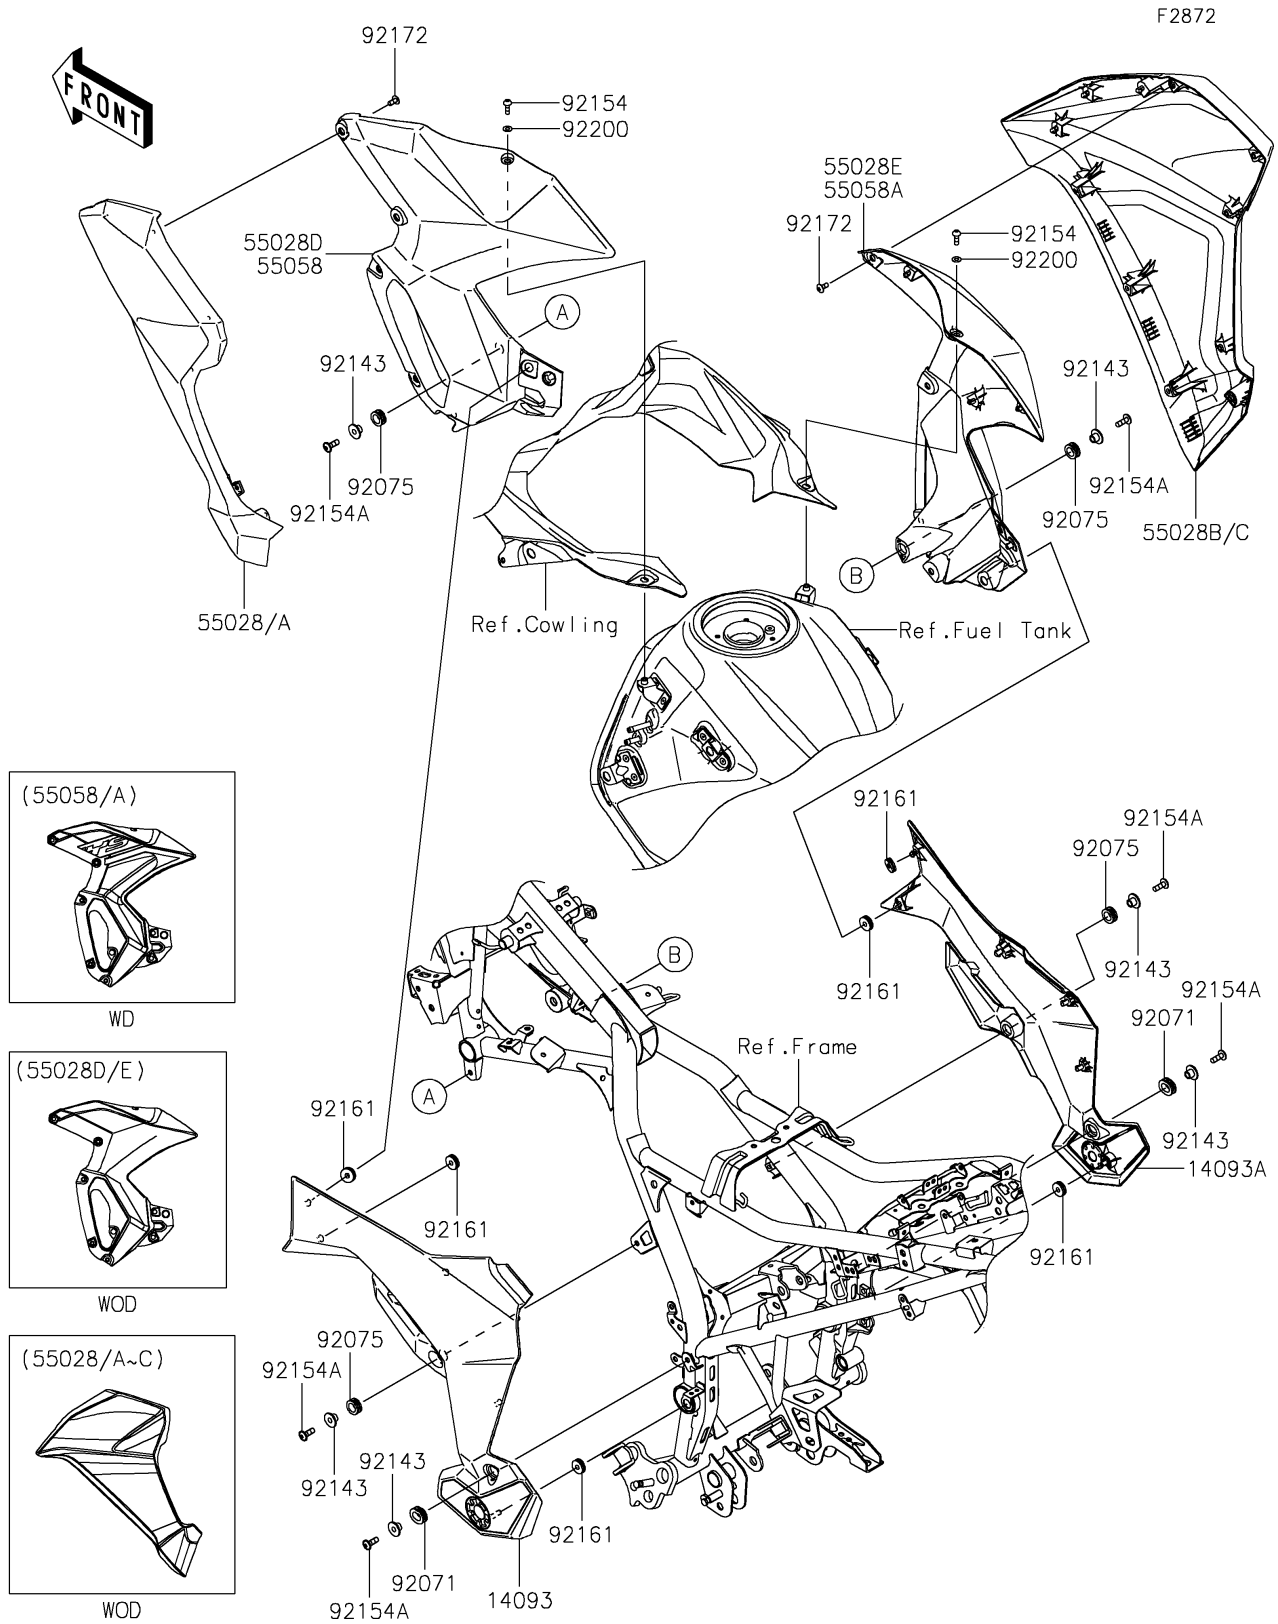

2023 Versys-X 300 PARTS DIAGRAM

Cowling Lower

2023 Versys-X 300 PARTS LIST

Cowling Lowers

ITEM NAME	PART NUMBER	QUANTITY
COVER,PIVOT,LH (Ref # 14093)	14093-0558	1
COVER,PIVOT,RH (Ref # 14093A)	14093-0559	1
COWLING,SIDE,LH,P.M.S.GREEN (Ref # 55028)	55028-0626-69D	1
COWLING,SIDE,LH,M.F.S.BLACK (Ref # 55028A)	55028-0626-739	1
COWLING,SIDE,RH,P.M.S.GREEN (Ref # 55028B)	55028-0627-69D	1
COWLING,SIDE,RH,M.F.S.BLACK (Ref # 55028C)	55028-0627-739	1
COWLING,TANK SIDE,LH,GRAY (Ref # 55028D)	55028-0628-51B	1
COWLING,TANK SIDE,RH,GRAY (Ref # 55028E)	55028-0629-51B	1
COWLING,TANK SIDE,LH,M.F.S.BLK (Ref # 55058)	55058-5385-739	1
COWLING,TANK SIDE,RH,M.F.S.BLK (Ref # 55058A)	55058-5387-739	1
GROMMET,20X24X8 (Ref # 92071)	92071-0768	2
DAMPER (Ref # 92075)	92075-1634	4
COLLAR,L=9.6 (Ref # 92143)	92143-1016	6
BOLT,SOCKET,5X16 (Ref # 92154)	92154-0209	2
BOLT,SOCKET,6X18 (Ref # 92154A)	92154-2340	6
DAMPER,6X19X5.6 (Ref # 92161)	92161-1911	6
SCREW,5X12 (Ref # 92172)	92172-0821	10
WASHER,NYLON,5.3X11.5X0.5 (Ref # 92200)	92200-0006	2