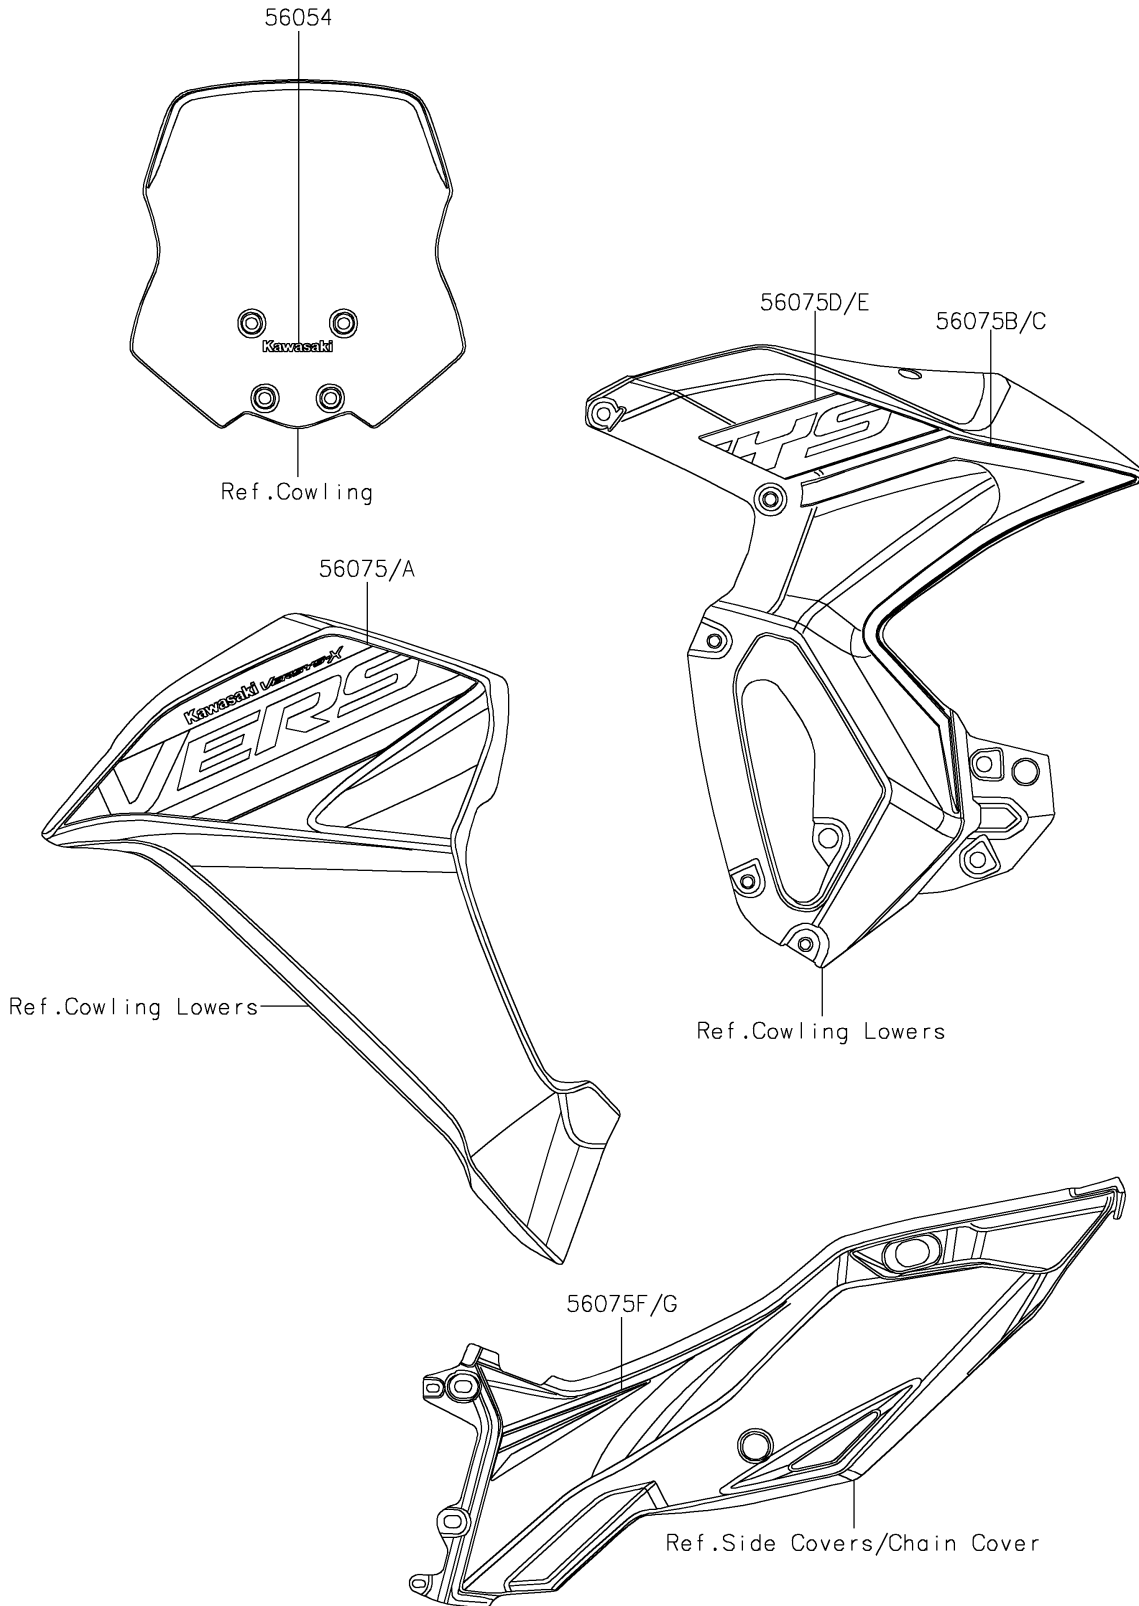

2023 Versys-X 300 PARTS DIAGRAM

Decals(C.L.Green)

F2861

2023 Versys-X 300 PARTS LIST

Decals(C.L.Green)

ITEM NAME	PART NUMBER	QUANTITY
MARK,WINDSHIELD,KAWASAKI (Ref # 56054)	56054-2261	1
PATTERN,SIDE COWL.,LH (Ref # 56075)	56075-7609	1
PATTERN,SIDE COWL.,RH (Ref # 56075A)	56075-7610	1
PATTERN,TANK SIDE COWL.,LWR,LH (Ref # 56075B)	56075-7611	1
PATTERN,TANK SIDE COWL.,LWR,RH (Ref # 56075C)	56075-7612	1
PATTERN,TANK SIDE COWL.,UPP,LH (Ref # 56075D)	56075-7613	1
PATTERN,TANK SIDE COWL.,UPP,RH (Ref # 56075E)	56075-7614	1
PATTERN,SIDE COVER,LH (Ref # 56075F)	56075-7615	1
PATTERN,SIDE COVER,RH (Ref # 56075G)	56075-7616	1