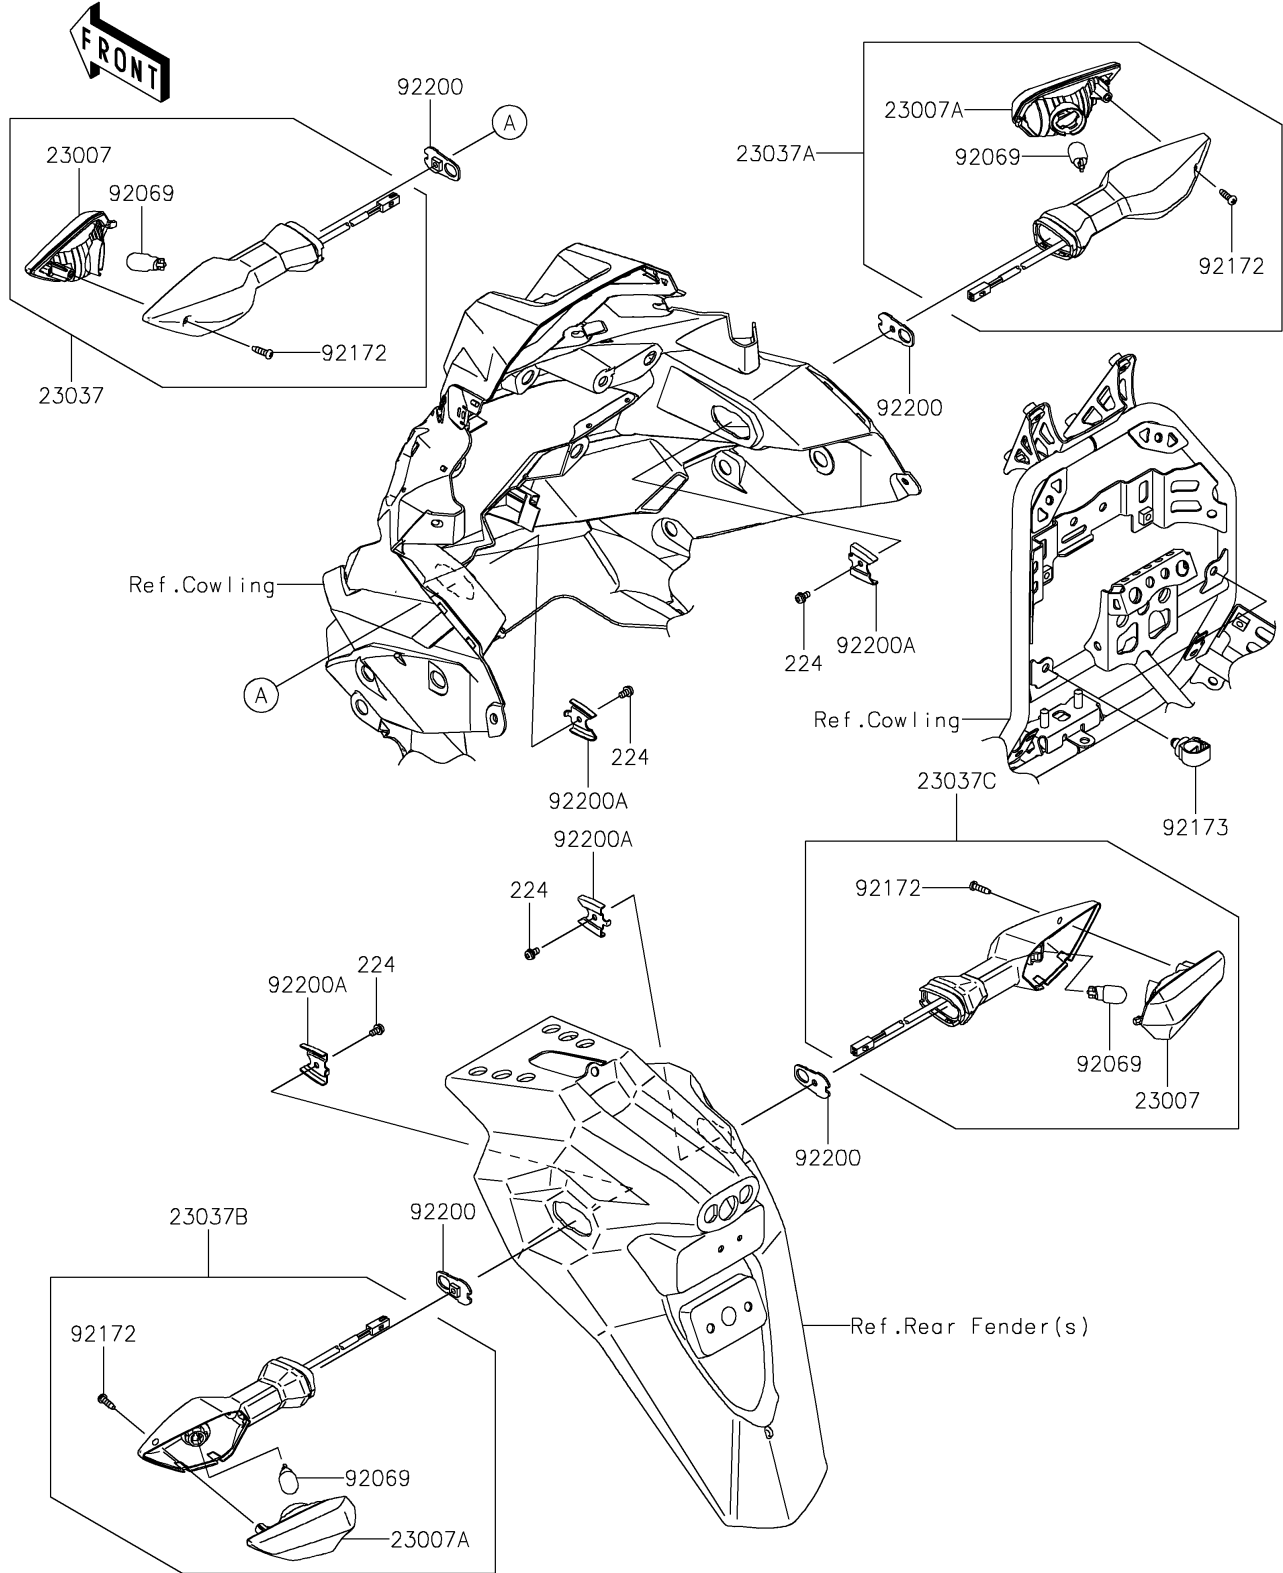

2023 Versys-X 300 PARTS DIAGRAM

Turn Signals

F2730

2023 Versys-X 300 PARTS LIST

Turn Signals

ITEM NAME	PART NUMBER	QUANTITY
LENS-COMP (Ref # 23007)	23007-0228	2
LENS-COMP (Ref # 23007A)	23007-0229	2
LAMP-ASSY-SIGNAL,FR,LH (Ref # 23037)	23037-0539	1
LAMP-ASSY-SIGNAL,FR,RH (Ref # 23037A)	23037-0540	1
LAMP-ASSY-SIGNAL,RR,LH (Ref # 23037B)	23037-0541	1
LAMP-ASSY-SIGNAL,RR,RH (Ref # 23037C)	23037-0542	1
BULB,12V 10W (Ref # 92069)	92069-0090	4
SCREW,4X14 (Ref # 92172)	92172-1117	4
CLAMP,12MM DIA. (Ref # 92173)	92173-0736	2
WASHER,NUT 4MM (Ref # 92200)	92200-0854	4
WASHER (Ref # 92200A)	92200-0855	4
SCREW-PAN-WP-CROS,4X8 (Ref # 224)	224AB0408	4