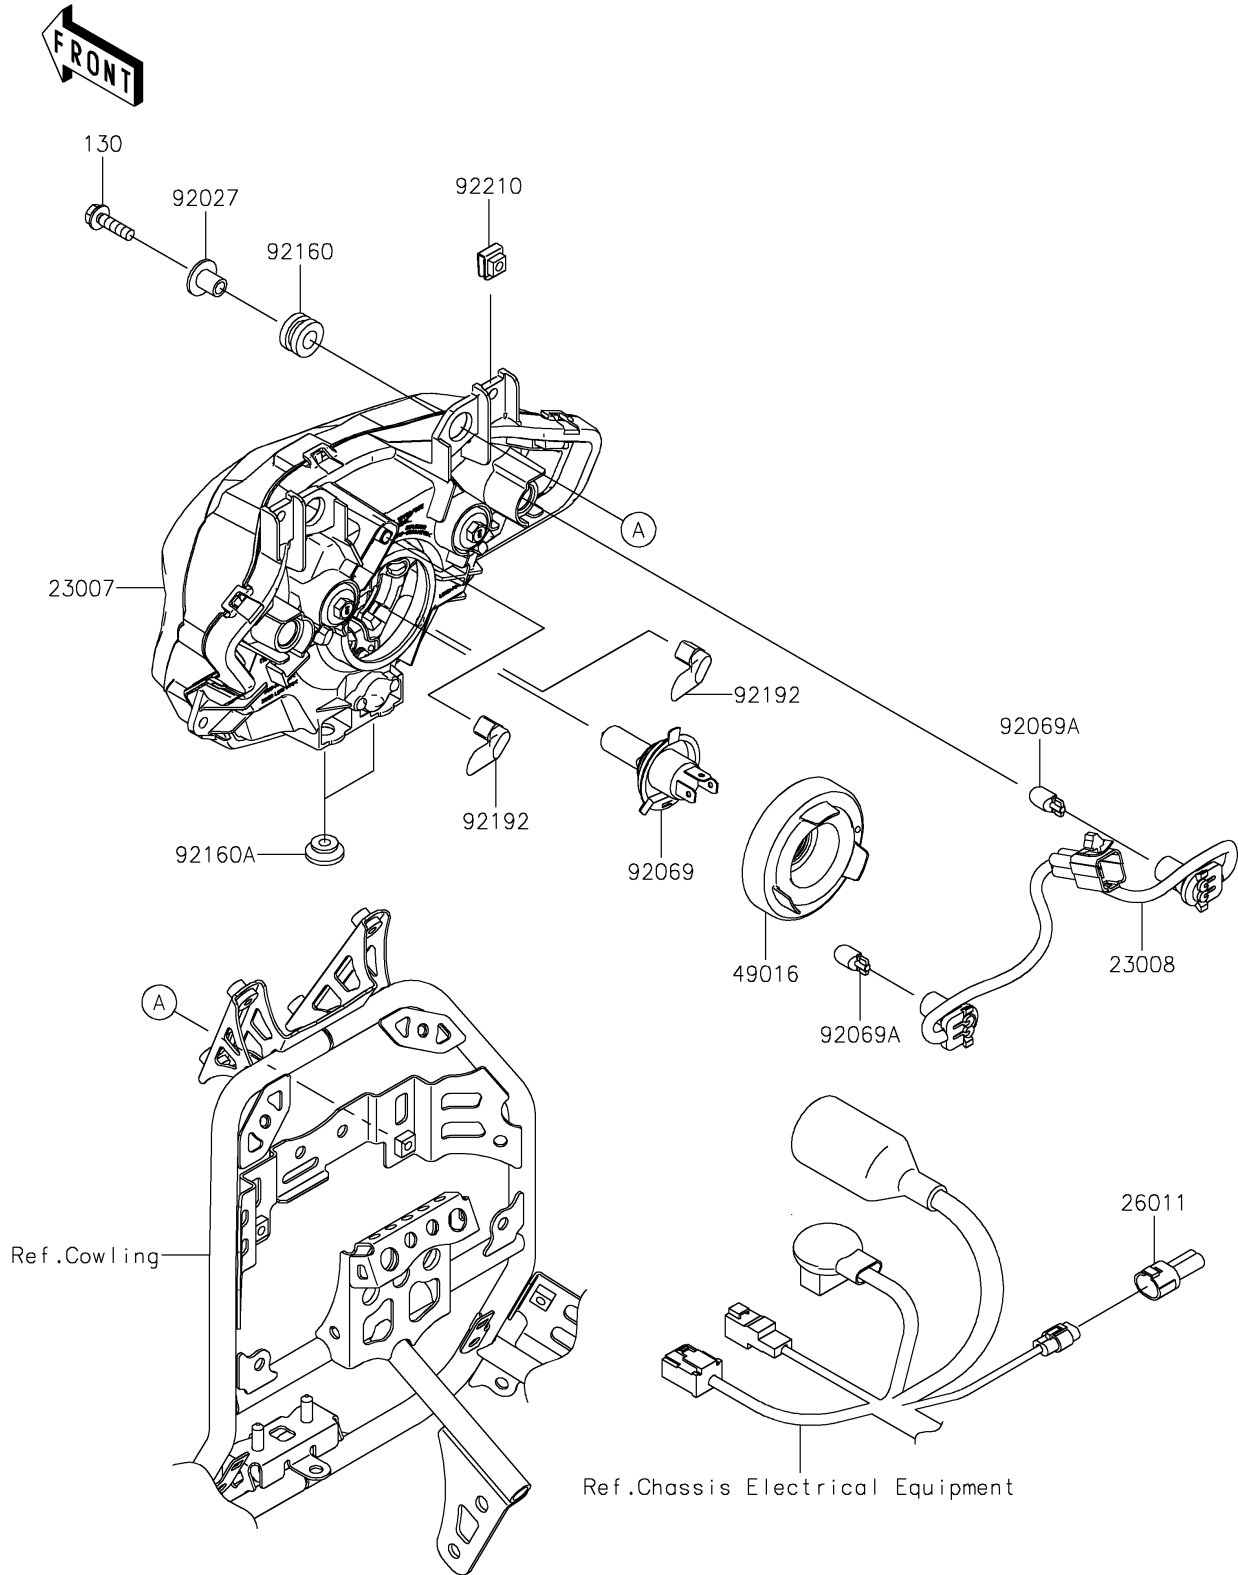

2023 Versys-X 300 PARTS DIAGRAM

Headlight(s)

F2710

2023 Versys-X 300 PARTS LIST

Headlight(s)

ITEM NAME	PART NUMBER	QUANTITY
LENS-COMP,HEAD LAMP (Ref # 23007)	23007-0207	1
SOCKET-ASSY (Ref # 23008)	23008-0177	1
WIRE-LEAD (Ref # 26011)	26011-0967	1
COVER-SEAL (Ref # 49016)	49016-0627	1
COLLAR,6.5X10X14.1 (Ref # 92027)	92027-1183	2
BULB,12V 60/55W,H4 (Ref # 92069)	92069-0050	1
BULB,12V 5W (Ref # 92069A)	92069-1016	2
DAMPER,10X20X12 (Ref # 92160)	92160-1167	2
DAMPER (Ref # 92160A)	92160-1613	2
TUBE,BREATHER (Ref # 92192)	92192-1528	2
NUT,5MM (Ref # 92210)	92210-0776	2
BOLT-FLANGED,6X22 (Ref # 130)	130BA0622	2