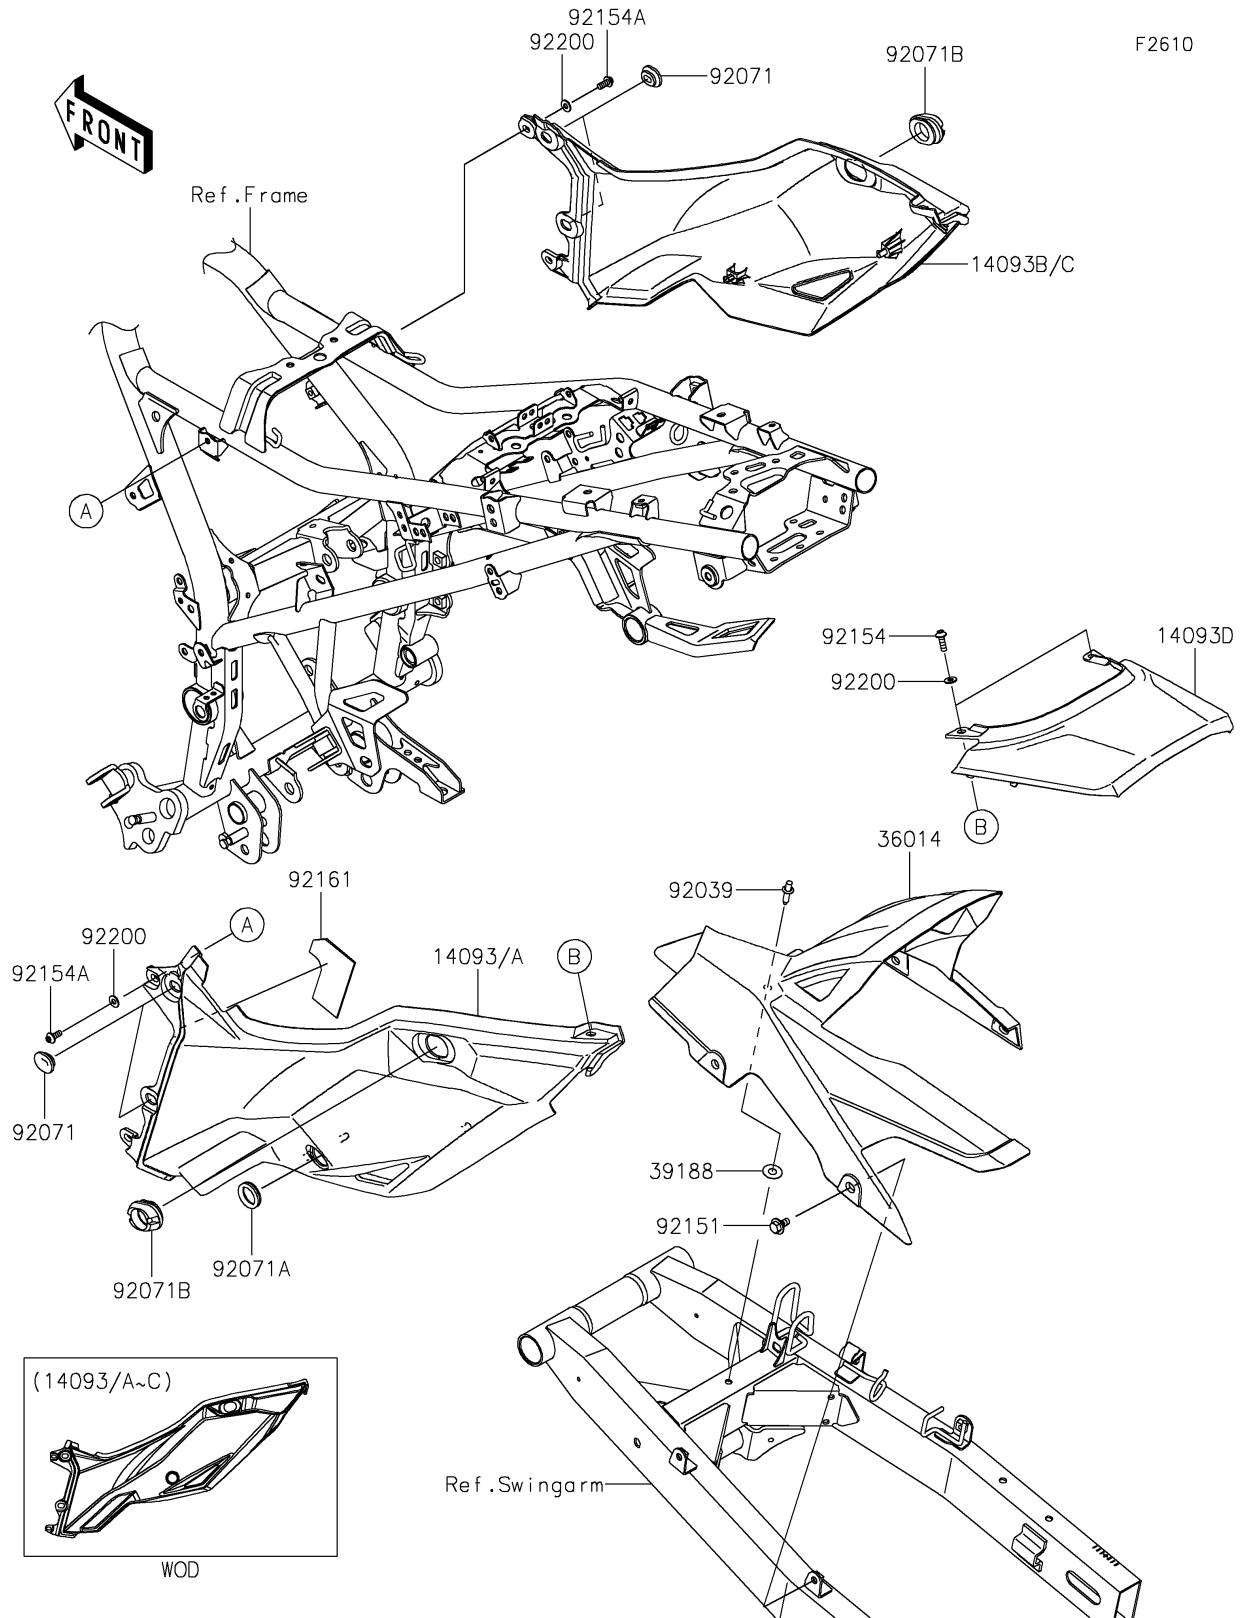

2023 Versys-X 300 PARTS DIAGRAM

Side Covers/Chain Cover

2023 Versys-X 300 PARTS LIST

Side Covers/Chain Cover

ITEM NAME	PART NUMBER	QUANTITY
COVER,RR SIDE,LH,M.M.C.GRAY (Ref # 14093)	14093-0554-51B	1
COVER,RR SIDE,LH,M.F.S.BLACK (Ref # 14093A)	14093-0554-739	1
COVER,RR SIDE,RH,M.M.C.GRAY (Ref # 14093B)	14093-0555-51B	1
COVER,RR SIDE,RH,M.F.S.BLACK (Ref # 14093C)	14093-0555-739	1
COVER,RR TAIL (Ref # 14093D)	14093-0556	1
CASE-CHAIN (Ref # 36014)	36014-0569	1
TAPE,8X19 (Ref # 39188)	39188-0046	1
RIVET (Ref # 92039)	92039-0709	1
GROMMET,20X24X7.5 (Ref # 92071)	92071-0766	4
GROMMET,19.4X22.4X5.9 (Ref # 92071A)	92071-0767	1
GROMMET,26.4X42.4X15.8 (Ref # 92071B)	92071-0772	2
BOLT,FLANGED,6X13 (Ref # 92151)	92151-1703	4
BOLT,SOCKET,5X16 (Ref # 92154)	92154-0209	2
BOLT,SOCKET,5X12 (Ref # 92154A)	92154-0917	4
DAMPER,54X70X2 (Ref # 92161)	92161-2070	1
WASHER,5.2X12X1.0 (Ref # 92200)	92200-0784	6