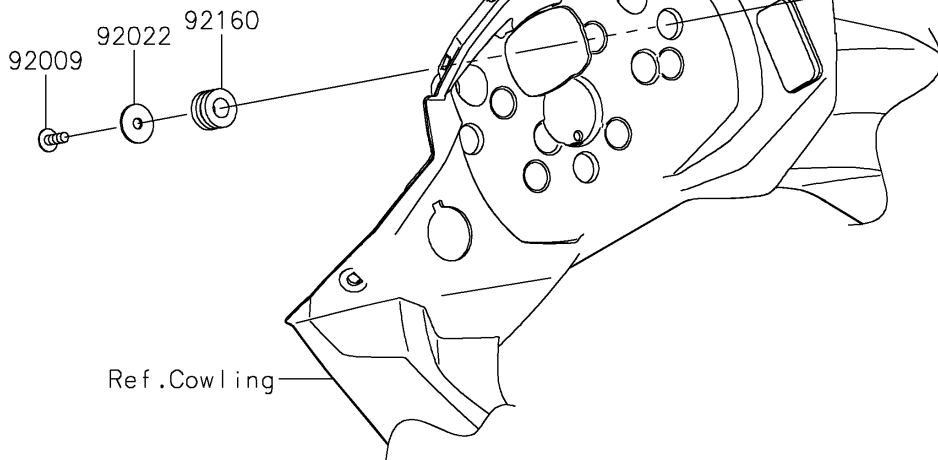

2023 Versys-X 300 PARTS DIAGRAM

Meter(s)

F2530

2023 Versys-X 300 PARTS LIST

Meter(s)

ITEM NAME	PART NUMBER	QUANTITY
COVER,METER,LWR (Ref # 14093)	14093-0513	1
COVER-METER CASE (Ref # 25023)	25023-0143	1
METER-ASSY,COMBINATION (Ref # 25031)	25031-0925	1
SCREW,TAPPING,5X14 (Ref # 92009)	92009-1197	3
SCREW,TAPPING,3X16 (Ref # 92009A)	92009-1391	9
WASHER,5.5X20X1.2 (Ref # 92022)	92022-1405	3
DAMPER,10X20X12 (Ref # 92160)	92160-1167	3