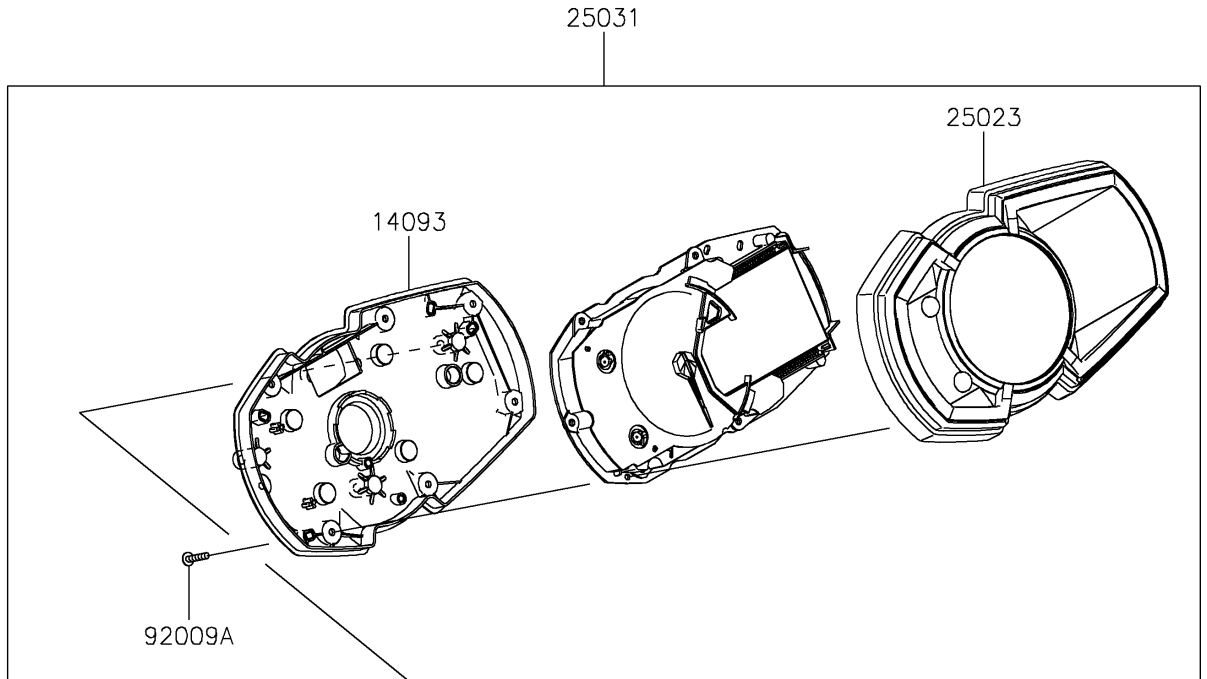

2023 Versys-X 300 PARTS DIAGRAM

Meter(s)

F2530

2023 Versys-X 300 PARTS LIST

Meter(s)

ITEM NAME	PART NUMBER	QUANTITY
COVER,METER,LWR (Ref # 14093)	14093-0513	1
COVER-METER CASE (Ref # 25023)	25023-0143	1
METER-ASSY,COMBINATION (Ref # 25031)	25031-0925	1
SCREW,TAPPING,5X14 (Ref # 92009)	92009-1197	3
SCREW,TAPPING,3X16 (Ref # 92009A)	92009-1391	9
WASHER,5.5X20X1.2 (Ref # 92022)	92022-1405	3
DAMPER,10X20X12 (Ref # 92160)	92160-1167	3