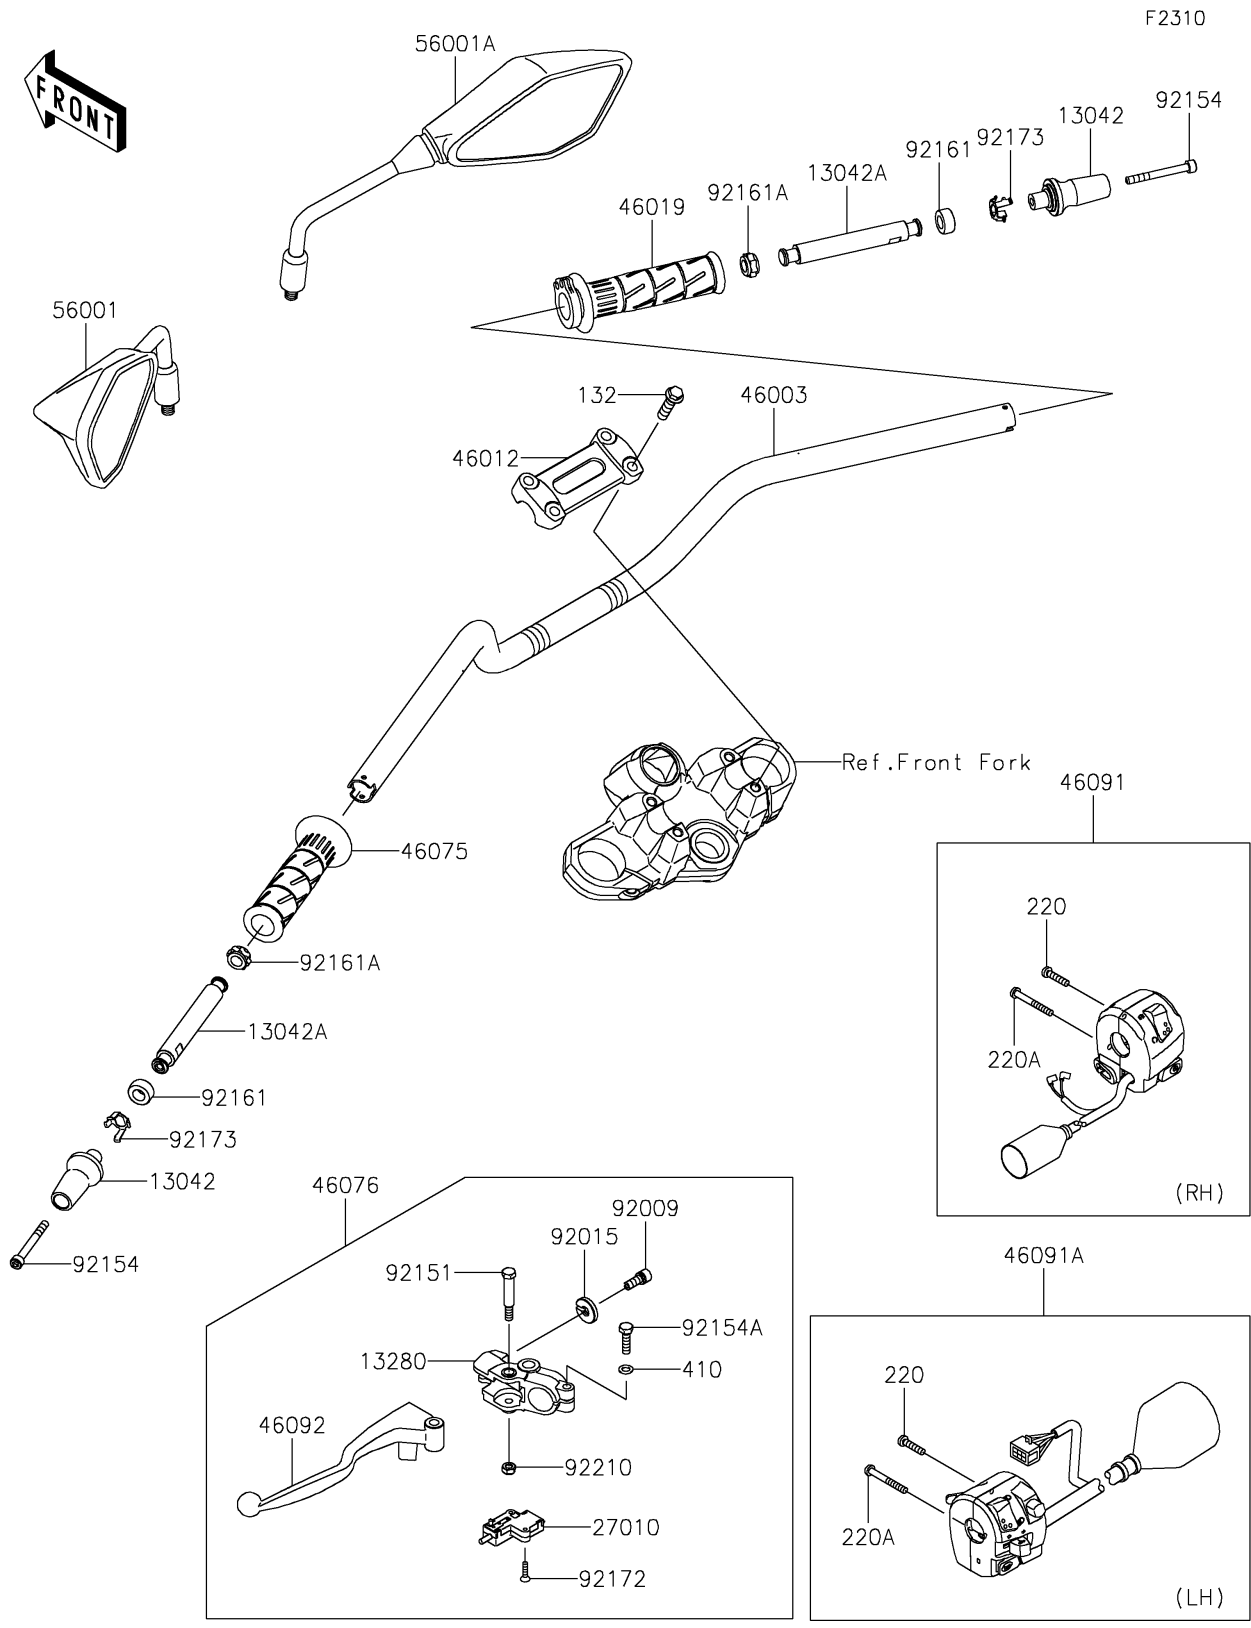

2023 Versys-X 300 PARTS DIAGRAM

Handlebar

2023 Versys-X 300 PARTS LIST

Handlebar

ITEM NAME	PART NUMBER	QUANTITY
WEIGHT,HANDLE,OUTER (Ref # 13042)	13042-0742	2
WEIGHT,HANDLE,INNER (Ref # 13042A)	13042-0761	2
HOLDER,CLUTCH LEVER (Ref # 13280)	13280-0105	1
SWITCH,CLUTCH (Ref # 27010)	27010-0729	1
HANDLE,F.S.BLACK (Ref # 46003)	46003-0696-18R	1
HOLDER-HANDLE,UPP,F.S.BLACK (Ref # 46012)	46012-0010-18R	1
GRIP-ASSY,THROTTLE (Ref # 46019)	46019-0060	1
GRIP,HANDLE,LH (Ref # 46075)	46075-0564	1
LEVER-ASSY-GRIP,CLUTCH (Ref # 46076)	46076-0143	1
HOUSING-ASSY-CONTROL,RH (Ref # 46091)	46091-0352	1
HOUSING-ASSY-CONTROL,LH (Ref # 46091A)	46091-0385	1
LEVER-GRIP,CLUTCH (Ref # 46092)	46092-0571	1
MIRROR-ASSY,LH (Ref # 56001)	56001-0299	1
MIRROR-ASSY,RH (Ref # 56001A)	56001-0300	1
SCREW,CABLE ADJUST,8MM,BLACK (Ref # 92009)	92009-1134	1
NUT,CABLE ADJUST LOCK,8MM,BLK (Ref # 92015)	92015-1197	1
BOLT,LEVER SET (Ref # 92151)	92151-1986	1
BOLT,SOCKET,6X55 (Ref # 92154)	92154-1299	2
BOLT,UPSET,6X22 (Ref # 92154A)	92154-1422	1
DAMPER (Ref # 92161)	92161-1926	2
DAMPER,10X16X10,INNER (Ref # 92161A)	92161-1930	2
SCREW,3X16 (Ref # 92172)	92172-0788	2
CLAMP,WEIGHT (Ref # 92173)	92173-1386	2
NUT,LOCK,6MM (Ref # 92210)	92210-0006	1
BOLT-FLANGED-SMALL,8X30 (Ref # 132)	132BC0830	4
SCREW-PAN-CROS,5X22 (Ref # 220)	220AB0522	2
SCREW-PAN-CROS,5X40 (Ref # 220A)	220AB0540	2
WASHER-PLAIN-SMALL,6MM (Ref # 410)	410AB0600	1