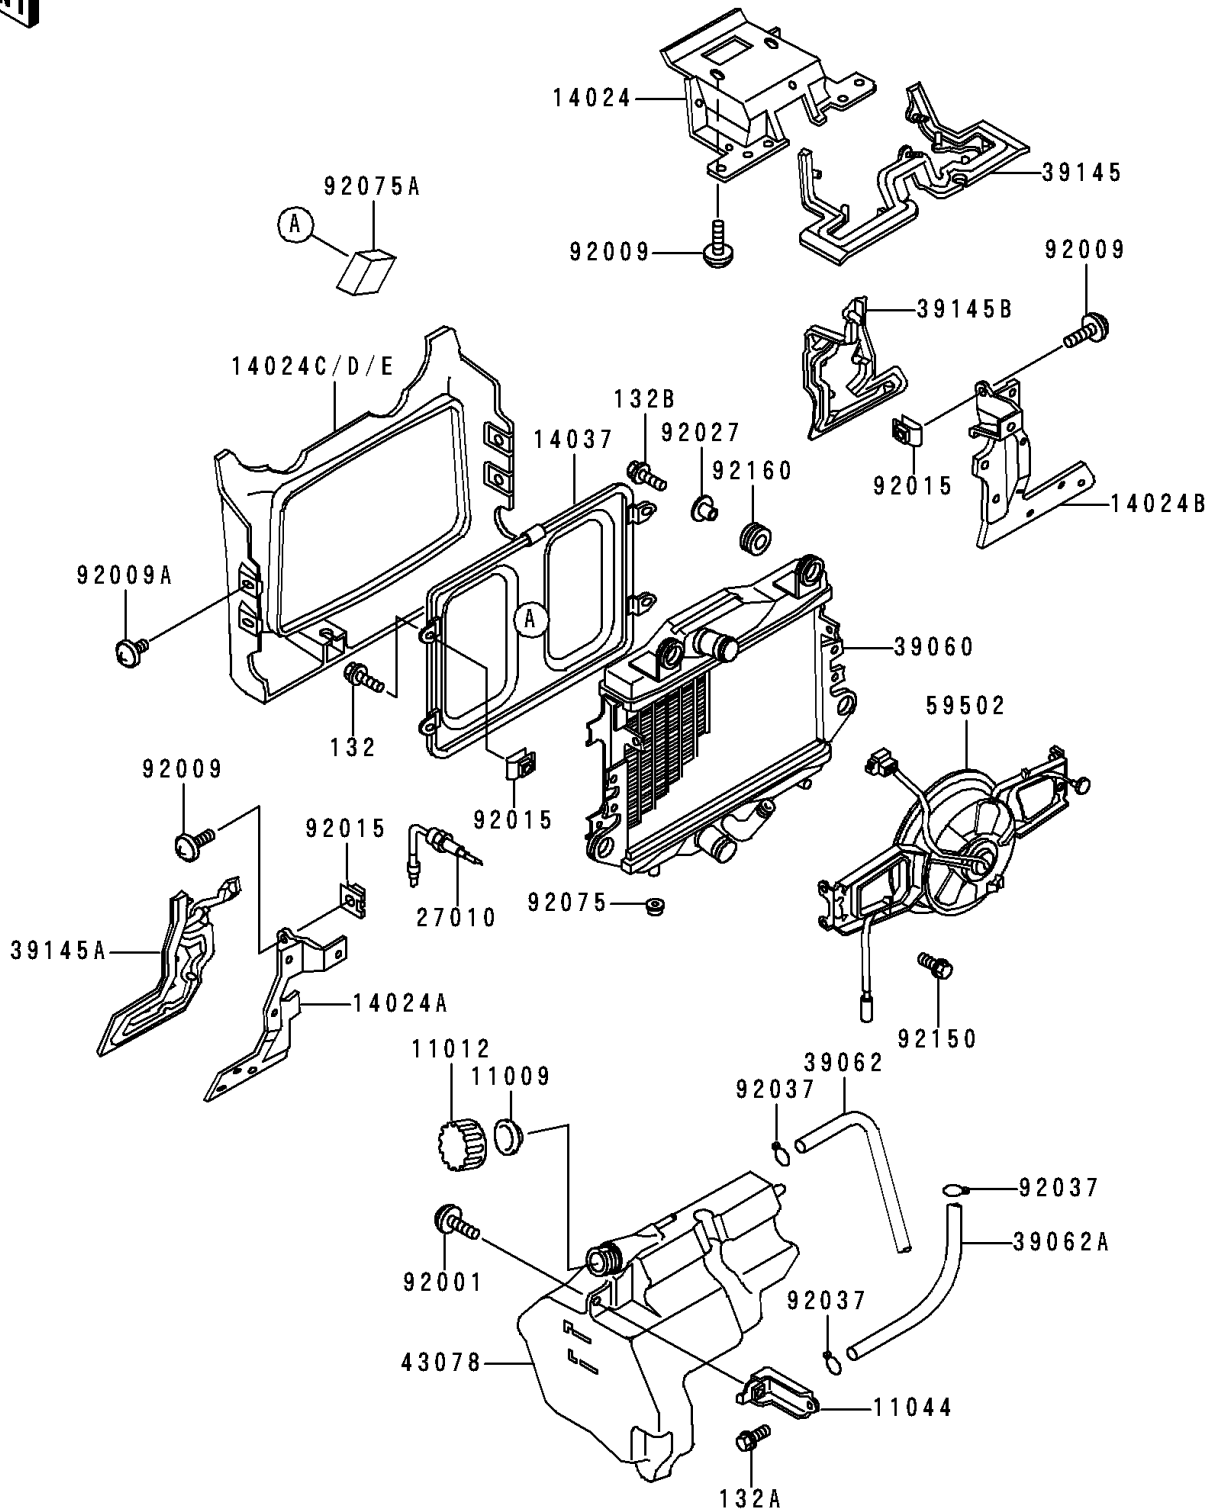

# 1997 Voyager XII PARTS DIAGRAM

Radiator

E3032

# 1997 Voyager XII PARTS LIST

## Radiator

ITEM NAME	PART NUMBER	QUANTITY
BOLT-FLANGED-SMALL,6X10 (Ref # 132)	132J0610	4
BOLT-FLANGED-SMALL (Ref # 132A)	132J0612	1
BOLT-FLANGED-SMALL (Ref # 132B)	132J0825	2
GASKET,RESERVOIR TANK CAP (Ref # 11009)	11009-1145	1
CAP (Ref # 11012)	11012-1084	1
BRACKET,RESERVOIR (Ref # 11044)	11044-1744	1
COVER,RADIATOR UPP (Ref # 14024)	14024-1158	1
COVER,RADIATOR,LH (Ref # 14024A)	14024-1159	1
COVER,RADIATOR,RH (Ref # 14024B)	14024-1160	1
COVER,RADIATOR,C,C,RED (Ref # 14024C)	14024-1293-HR	1
SCREEN (Ref # 14037)	14037-1076	1
SWITCH,FAN (Ref # 27010)	27010-1180	1
RADIATOR (Ref # 39060)	39060-1066	1
HOSE-COOLING (Ref # 39062)	39062-1075	1
HOSE-COOLING,5.5X10.5X1160 (Ref # 39062A)	39062-1155	1
TRIM-SEAL (Ref # 39145)	39145-1061	1
TRIM-SEAL,COVER,LH (Ref # 39145A)	39145-1063	1
TRIM-SEAL,COVER,RH (Ref # 39145B)	39145-1065	1
RESERVOIR (Ref # 43078)	43078-1067	1
FAN-ASSY (Ref # 59502)	59502-1060	1
BOLT,W/WASHER,6X12 (Ref # 92001)	92001-1516	1
SCREW,6X18,BLACK (Ref # 92009)	92009-1181	6
SCREW,6X14 (Ref # 92009A)	92009-1662	4
NUT (Ref # 92015)	92015-1487	6
COLLAR,L=14 (Ref # 92027)	92027-1134	4
CLAMP,TUBE (Ref # 92037)	92037-147	3
DAMPER,RADIATOR GUARD (Ref # 92075)	92075-1469	2
DAMPER,SCREEN (Ref # 92075A)	92075-1981	1
BOLT,6X12 (Ref # 92150)	92150-1186	4

# 1997 Voyager XII PARTS LIST

Radiator

ITEM NAME	PART NUMBER	QUANTITY
DAMPER (Ref # 92160)	92160-1007	4