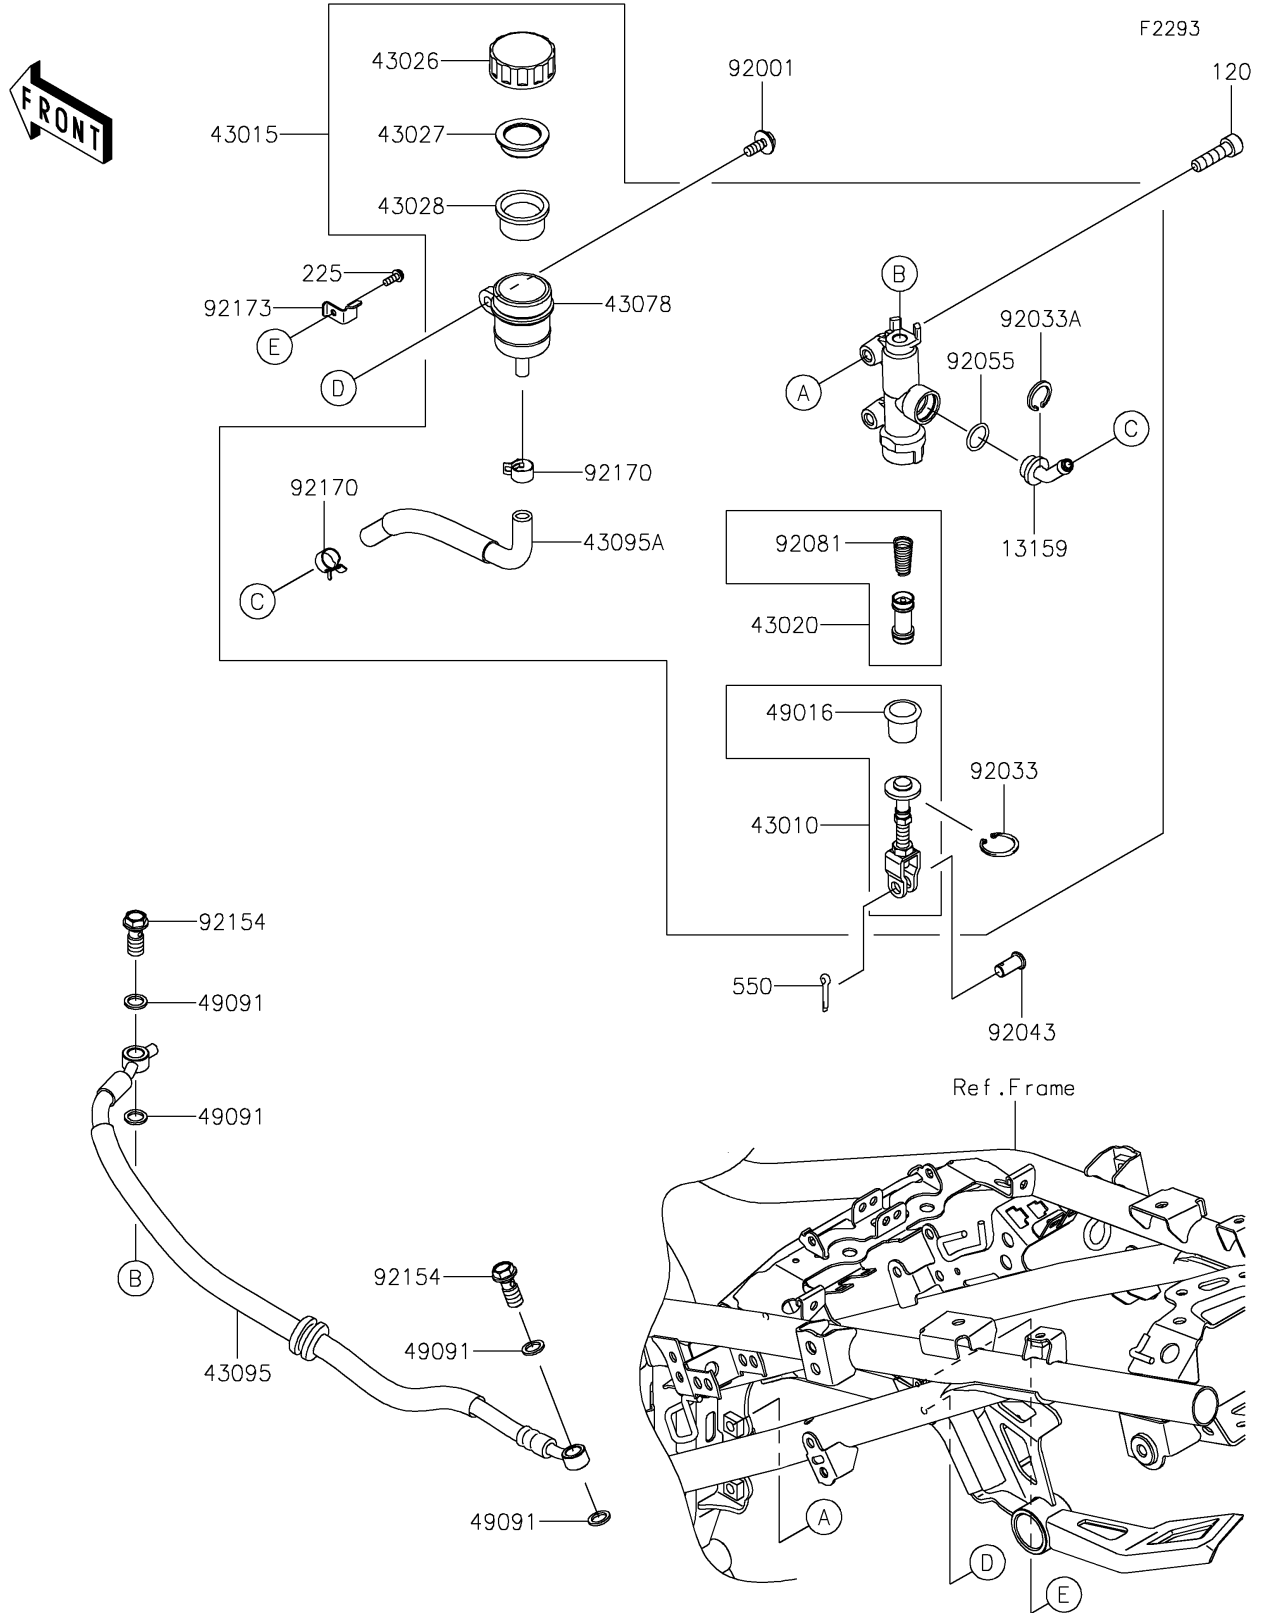

2023 Versys-X 300 PARTS DIAGRAM

Rear Master Cylinder

2023 Versys-X 300 PARTS LIST

Rear Master Cylinder

ITEM NAME	PART NUMBER	QUANTITY
CONNECTOR (Ref # 13159)	13159-0008	1
ROD-ASSY-BRAKE (Ref # 43010)	43010-0021	1
CYLINDER-ASSY-MASTER,RR (Ref # 43015)	43015-0656	1
PISTON-COMP-BRAKE (Ref # 43020)	43020-0023	1
CAP-BRAKE (Ref # 43026)	43026-0009	1
PLATE-DIAPHRAGM (Ref # 43027)	43027-1053	1
DIAPHRAGM (Ref # 43028)	43028-1065	1
RESERVOIR (Ref # 43078)	43078-0040	1
HOSE-BRAKE (Ref # 43095)	43095-1446	1
HOSE-BRAKE,RR (Ref # 43095A)	43095-1449	1
COVER-SEAL,BRAKE PISTON (Ref # 49016)	49016-1103	1
WASHER-SEAL,10.1X14.5X1.5 (Ref # 49091)	49091-0001	4
BOLT,W/P,6X16 (Ref # 92001)	92001-1860	1
RING-SNAP,20.9X24.6X1.2 (Ref # 92033)	92033-0079	1
RING-SNAP,20.5MM (Ref # 92033A)	92033-1186	1
PIN,8X17 (Ref # 92043)	92043-0104	1
RING-O,14.8X2.4 (Ref # 92055)	92055-0741	1
SPRING,MASTER CYLINDER (Ref # 92081)	92081-1737	1
BOLT,BANJO,10X23 (Ref # 92154)	92154-2560	2
CLAMP,HOSE (Ref # 92170)	92170-1091	2
CLAMP,RESERVOIR TANK CAP (Ref # 92173)	92173-0028	1
BOLT-SOCKET,8X30 (Ref # 120)	120CA0830	2
SCREW-PAN-WSP-CROS,4X12 (Ref # 225)	225AB0412	1
PIN-COTTER,2.0X15 (Ref # 550)	550AA2015	1