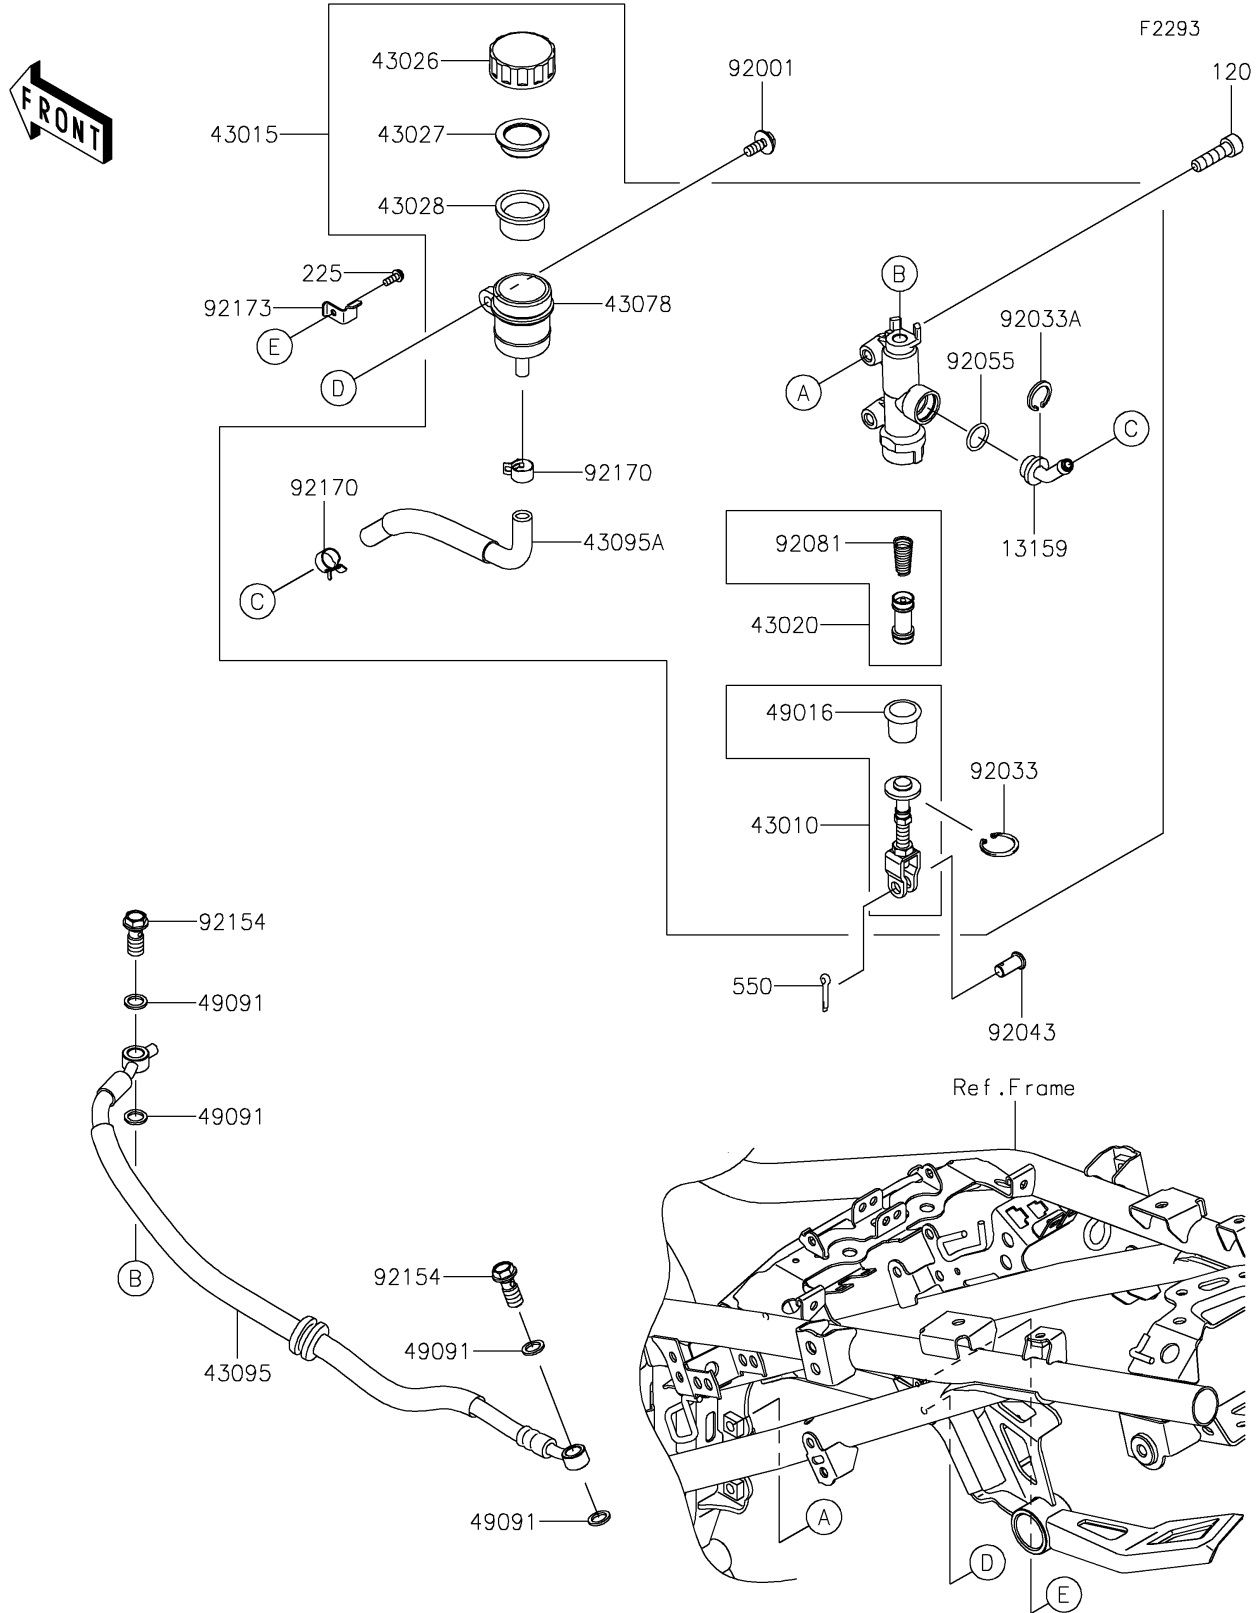

2023 Versys-X 300 PARTS DIAGRAM

Rear Master Cylinder

2023 Versys-X 300 PARTS LIST

Rear Master Cylinder

ITEM NAME	PART NUMBER	QUANTITY
CONNECTOR (Ref # 13159)	13159-0008	1
ROD-ASSY-BRAKE (Ref # 43010)	43010-0021	1
CYLINDER-ASSY-MASTER,RR (Ref # 43015)	43015-0656	1
PISTON-COMP-BRAKE (Ref # 43020)	43020-0023	1
CAP-BRAKE (Ref # 43026)	43026-0009	1
PLATE-DIAPHRAGM (Ref # 43027)	43027-1053	1
DIAPHRAGM (Ref # 43028)	43028-1065	1
RESERVOIR (Ref # 43078)	43078-0040	1
HOSE-BRAKE (Ref # 43095)	43095-1446	1
HOSE-BRAKE,RR (Ref # 43095A)	43095-1449	1
COVER-SEAL,BRAKE PISTON (Ref # 49016)	49016-1103	1
WASHER-SEAL,10.1X14.5X1.5 (Ref # 49091)	49091-0001	4
BOLT,W/P,6X16 (Ref # 92001)	92001-1860	1
RING-SNAP,20.9X24.6X1.2 (Ref # 92033)	92033-0079	1
RING-SNAP,20.5MM (Ref # 92033A)	92033-1186	1
PIN,8X17 (Ref # 92043)	92043-0104	1
RING-O,14.8X2.4 (Ref # 92055)	92055-0741	1
SPRING,MASTER CYLINDER (Ref # 92081)	92081-1737	1
BOLT,BANJO,10X23 (Ref # 92154)	92154-2560	2
CLAMP,HOSE (Ref # 92170)	92170-1091	2
CLAMP,RESERVOIR TANK CAP (Ref # 92173)	92173-0028	1
BOLT-SOCKET,8X30 (Ref # 120)	120CA0830	2
SCREW-PAN-WSP-CROS,4X12 (Ref # 225)	225AB0412	1
PIN-COTTER,2.0X15 (Ref # 550)	550AA2015	1