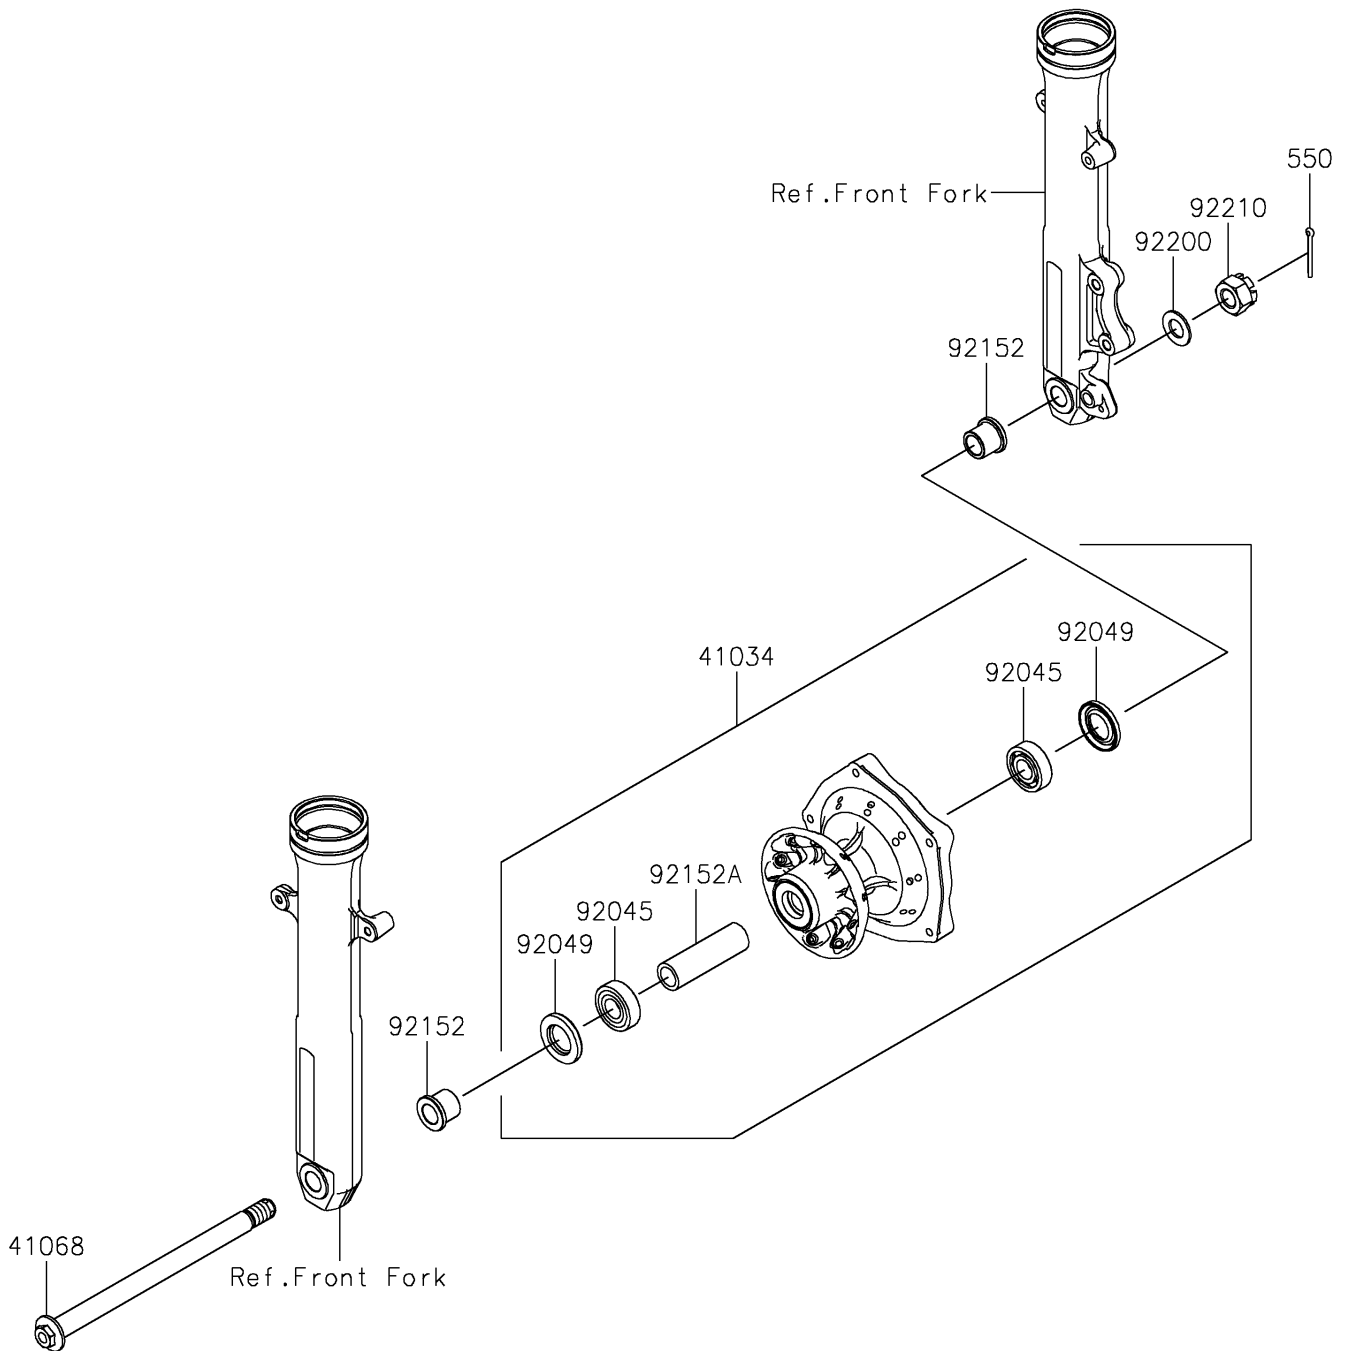

# 2023 Versys-X 300 PARTS DIAGRAM

Front Hub

F2230

## 2023 Versys-X 300 PARTS LIST

### Front Hub

ITEM NAME	PART NUMBER	QUANTITY
DRUM-ASSY,FR BRAKE,P.SILVER (Ref # 41034)	41034-0587-458	1
AXLE,FR,17X249 (Ref # 41068)	41068-0623	1
BEARING-BALL,17X40X12 (Ref # 92045)	92045-0732	2
SEAL-OIL (Ref # 92049)	92049-0794	2
COLLAR,17X24X23 (Ref # 92152)	92152-2290	2
COLLAR (Ref # 92152A)	92152-2291	1
WASHER,16.2X30X2.0 (Ref # 92200)	92200-1842	1
NUT,CASTLE,16MM (Ref # 92210)	92210-1171	1
PIN-COTTER,4.0X35 (Ref # 550)	550AA4035	1