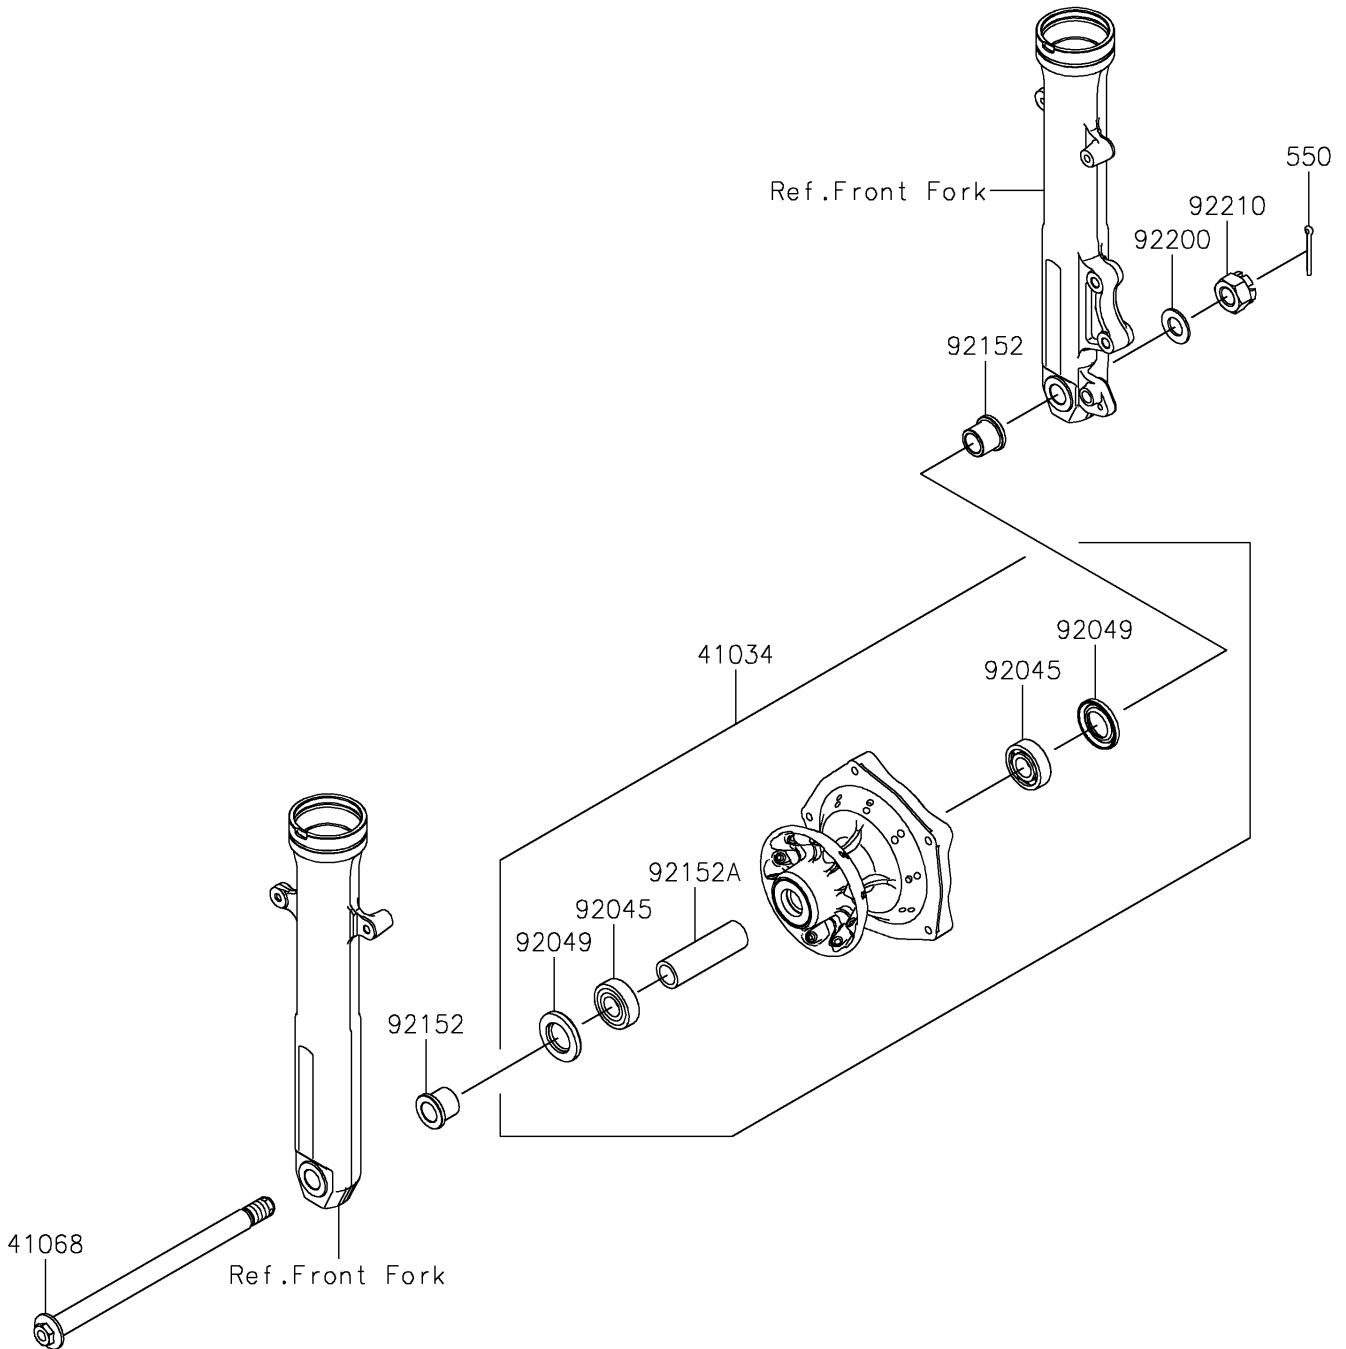

2023 Versys-X 300 PARTS DIAGRAM

Front Hub

F2230

2023 Versys-X 300 PARTS LIST

Front Hub

ITEM NAME	PART NUMBER	QUANTITY
DRUM-ASSY,FR BRAKE,P.SILVER (Ref # 41034)	41034-0587-458	1
AXLE,FR,17X249 (Ref # 41068)	41068-0623	1
BEARING-BALL,17X40X12 (Ref # 92045)	92045-0732	2
SEAL-OIL (Ref # 92049)	92049-0794	2
COLLAR,17X24X23 (Ref # 92152)	92152-2290	2
COLLAR (Ref # 92152A)	92152-2291	1
WASHER,16.2X30X2.0 (Ref # 92200)	92200-1842	1
NUT,CASTLE,16MM (Ref # 92210)	92210-1171	1
PIN-COTTER,4.0X35 (Ref # 550)	550AA4035	1