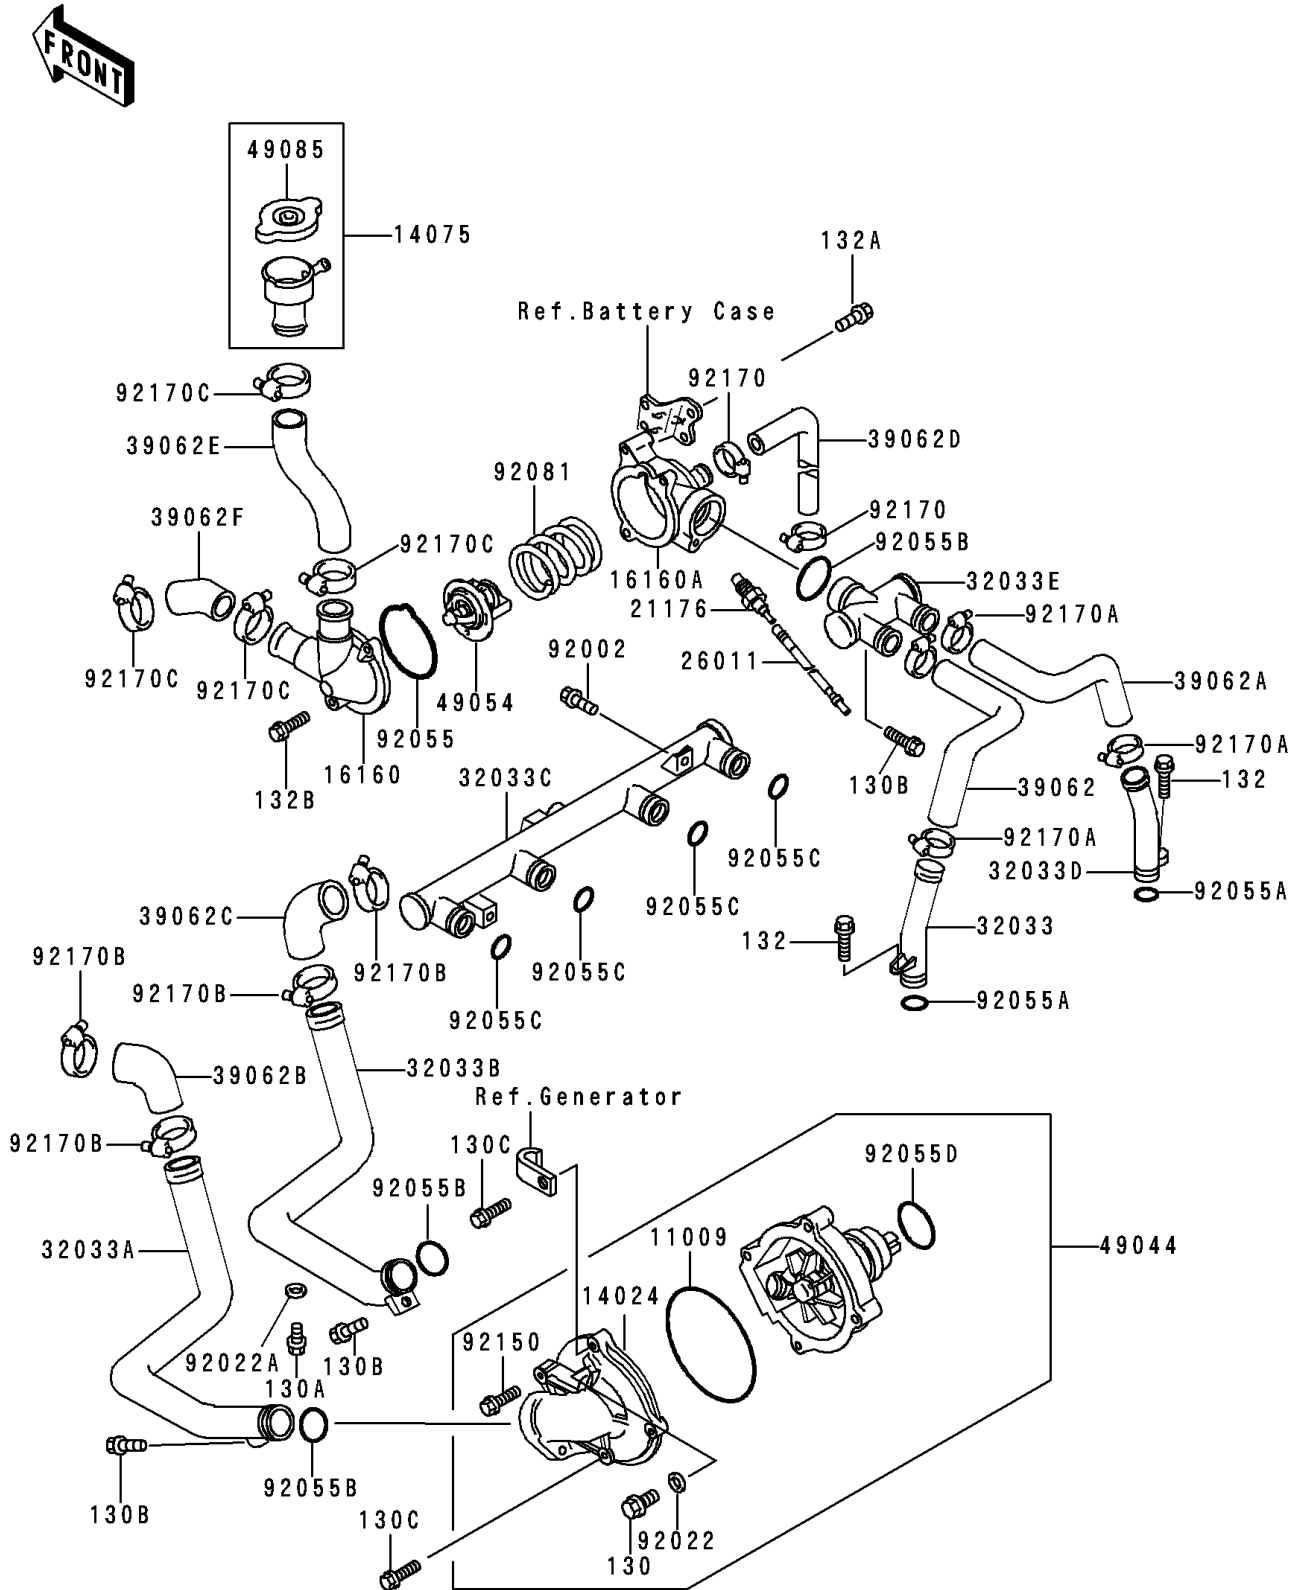

1996 Voyager XII

PARTS DIAGRAM

Water Pump

E3031

1996 Voyager XII

PARTS LIST

Water Pump

ITEM NAME	PART NUMBER	QUANTITY
BOLT-FLANGED,6X10,BLACK (Ref # 130)	130C0610	1
BOLT-FLANGED,6X10 (Ref # 130A)	130N0610	1
BOLT-FLANGED,6X12 (Ref # 130B)	130N0612	3
GASKET,WATER PUMP (Ref # 11009)	11009-1621	1
COVER,WATER PUMP (Ref # 14024)	14024-1348	1
CAP-ASSY,RADIATOR (Ref # 14075)	14075-1083	1
BODY,THERMOSTAT,UPP (Ref # 16160)	16160-1103	1
BODY,THERMOSTAT,LWR (Ref # 16160A)	16160-1104	1
SENSOR,WATER (Ref # 21176)	21176-1054	1
WIRE-LEAD,SENSOR (Ref # 26011)	26011-1364	1
PIPE,HEAD,LH (Ref # 32033)	32033-1968	1
PIPE,HOSE-PUMP (Ref # 32033A)	32033-1934	1
PIPE,PUMP-HOSE (Ref # 32033B)	32033-1935	1
PIPE,CYLINDER (Ref # 32033C)	32033-1936	1
PIPE,HEAD,RH (Ref # 32033D)	32033-1933	1
PIPE,THERMOSTAT (Ref # 32033E)	32033-1990	1
HOSE-COOLING,LH (Ref # 39062)	39062-1149	1
HOSE-COOLING,RH (Ref # 39062A)	39062-1150	1
HOSE-COOLING,RADIATOR-PIPE (Ref # 39062B)	39062-1151	1
HOSE-COOLING,PIPE-PIPE (Ref # 39062C)	39062-1152	1
HOSE-COOLING,BY-PASS (Ref # 39062D)	39062-1153	1
HOSE-COOLING,THERMO-CAP (Ref # 39062E)	39062-1154	1
HOSE-COOLING,THERMO-RADIATOR (Ref # 39062F)	39062-1174	1
PUMP-WATER (Ref # 49044)	49044-1056	1
THERMOSTAT (Ref # 49054)	49054-1001	1
CAP-ASSY-PRESSURE (Ref # 49085)	49085-1066	1
BOLT,FLANGED,6X12 (Ref # 92002)	92002-1350	2
WASHER,6MM (Ref # 92022)	92022-1976	1
WASHER,6.2X11X1 (Ref # 92022A)	92022-304	1