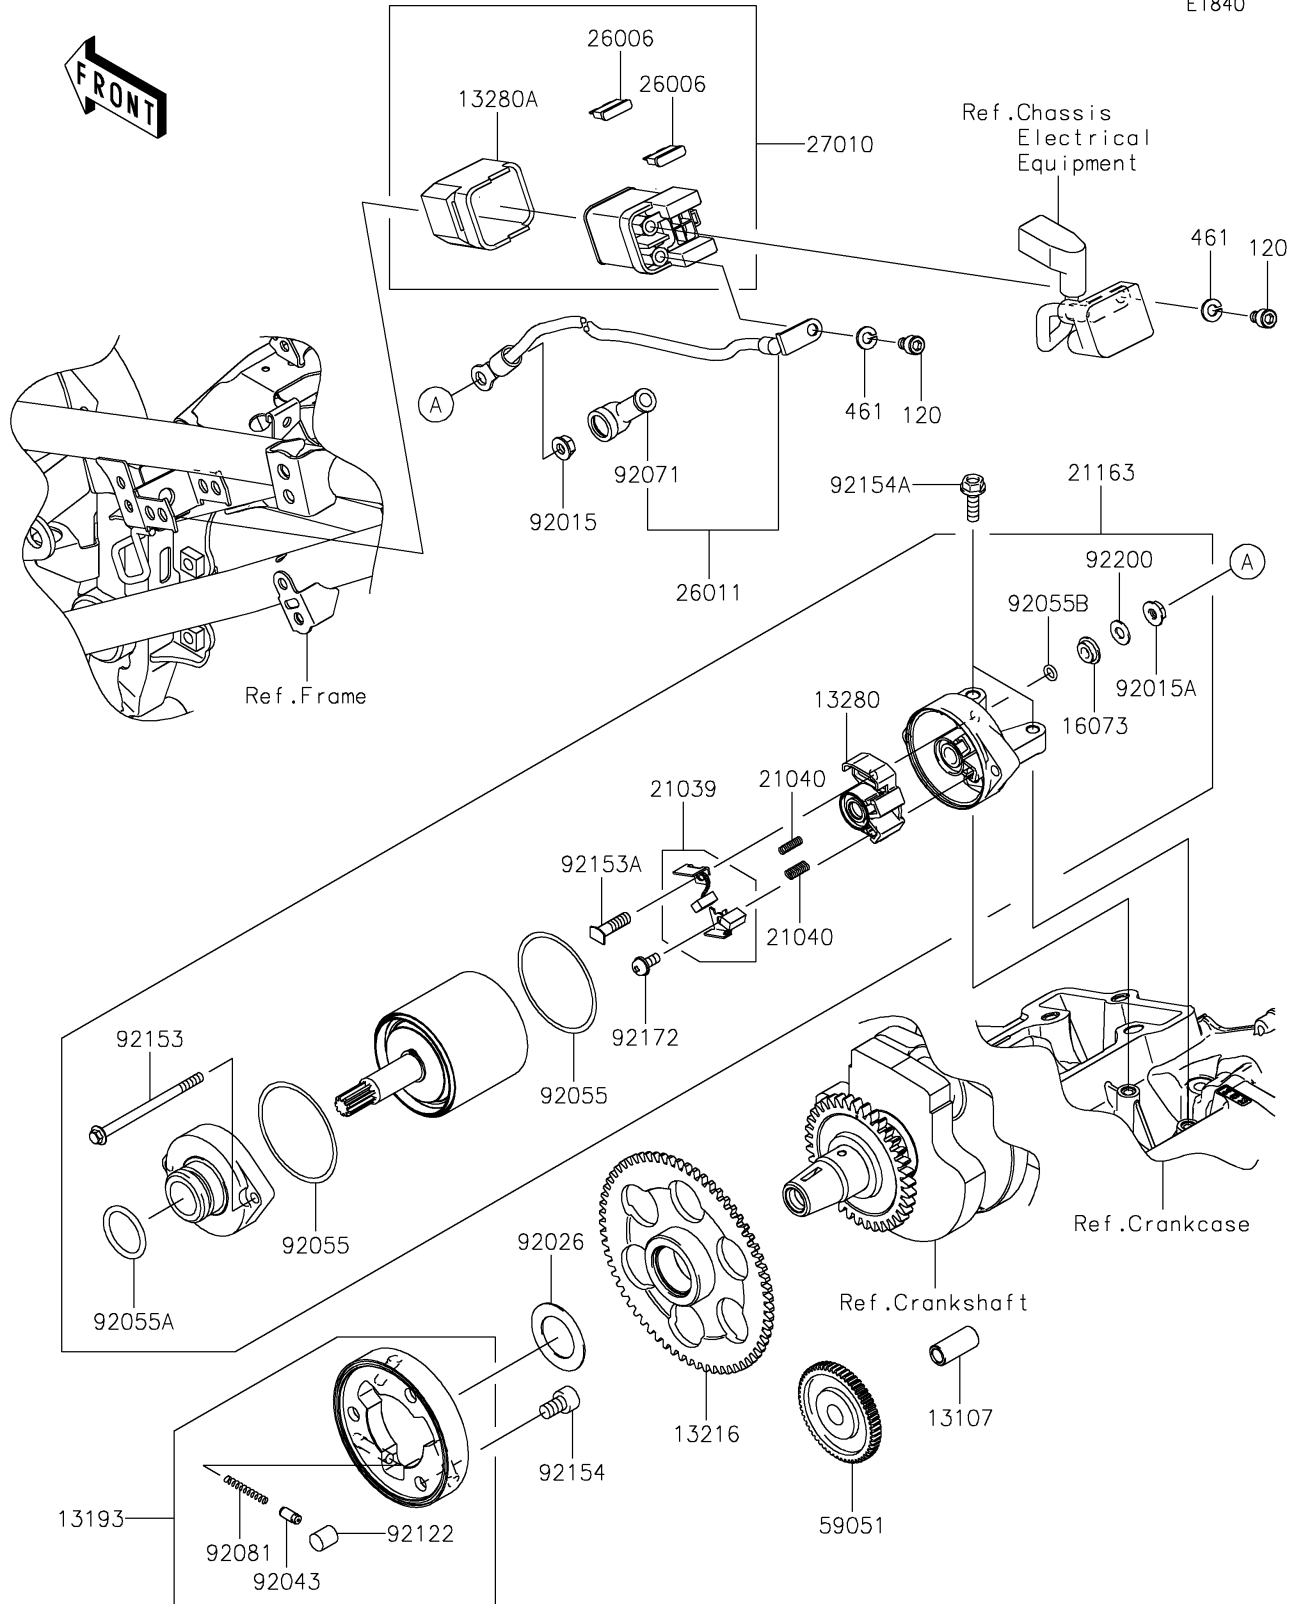

2023 Versys-X 300 PARTS DIAGRAM

Starter Motor

E1840

2023 Versys-X 300 PARTS LIST

Starter Motor

ITEM NAME	PART NUMBER	QUANTITY
SHAFT,7.8X12X26.5 (Ref # 13107)	13107-0743	1
CLUTCH-ASSY-ONEWAY (Ref # 13193)	13193-1002	1
GEAR-COMP,ONEWAY CLUTCH,65T (Ref # 13216)	13216-0880	1
HOLDER (Ref # 13280)	13280-0261	1
HOLDER (Ref # 13280A)	13280-0301	1
INSULATOR (Ref # 16073)	16073-0053	1
BRUSH,CARBON SET (Ref # 21039)	21039-0005	1
SPRING-BRUSH (Ref # 21040)	21040-0003	2
STARTER-ELECTRIC (Ref # 21163)	21163-0717	1
FUSE,BLADE,30A,GREEN (Ref # 26006)	26006-1006	2
WIRE-LEAD,STARTER (Ref # 26011)	26011-0958	1
SWITCH,MAGNETIC (Ref # 27010)	27010-0099	1
GEAR-SPUR,IDLER (Ref # 59051)	59051-0722	1
NUT,FLANGED,6MM (Ref # 92015)	92015-1367	1
NUT,STARTER MOTOR (Ref # 92015A)	92015-1476	1
SPACER,25.2X40X1.0 (Ref # 92026)	92026-0846	1
PIN (Ref # 92043)	92043-132	3
RING-O (Ref # 92055)	92055-0136	2
RING-O (Ref # 92055A)	92055-1276	1
RING-O,4.5X2.0 (Ref # 92055B)	92055-1370	1
GROMMET (Ref # 92071)	92071-0705	1
SPRING,COIL (Ref # 92081)	92081-159	3
ROLLER (Ref # 92122)	92122-006	3
BOLT,SET (Ref # 92153)	92153-1851	2
BOLT (Ref # 92153A)	92153-1866	1
BOLT,SOCKET,8X13 (Ref # 92154)	92154-0175	3
BOLT,FLANGED,6X20 (Ref # 92154A)	92154-0786	2
SCREW (Ref # 92172)	92172-0334	1
WASHER (Ref # 92200)	92200-0386	1

2023 Versys-X 300 PARTS LIST

Starter Motor

ITEM NAME	PART NUMBER	QUANTITY
BOLT-SOCKET,6X10 (Ref # 120)	120CB0610	2
WASHER-SPRING,6MM (Ref # 461)	461DA0600	2