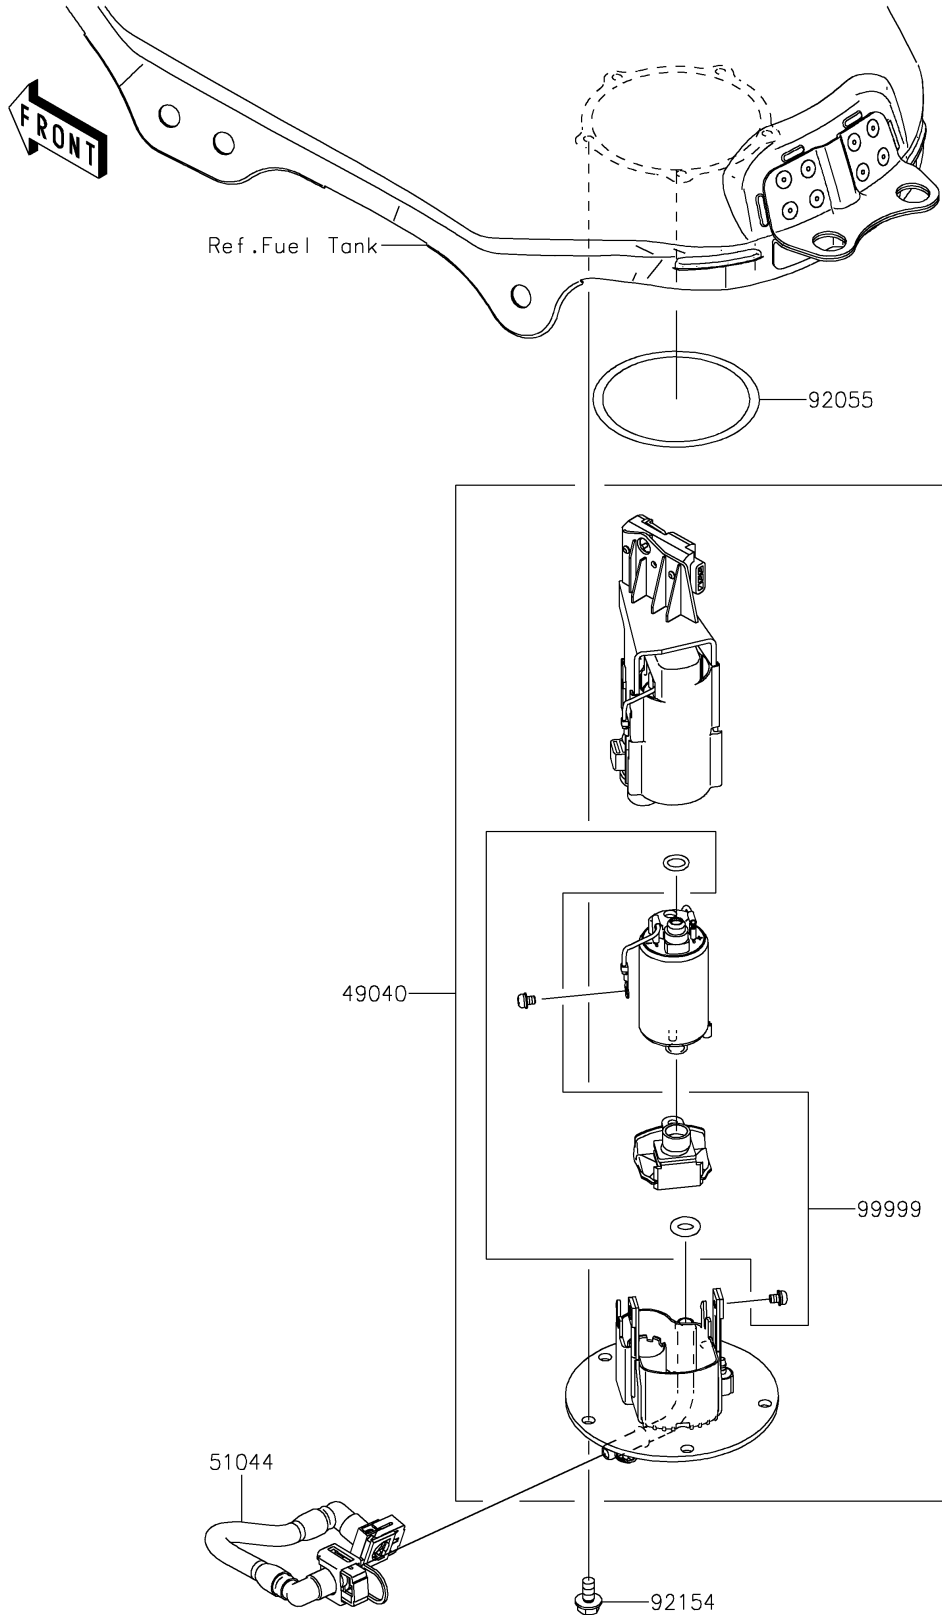

2023 Versys-X 300 PARTS DIAGRAM

Fuel Pump

E1520

2023 Versys-X 300 PARTS LIST

Fuel Pump

ITEM NAME	PART NUMBER	QUANTITY
PUMP-FUEL (Ref # 49040)	49040-0758	1
TUBE-ASSY,FUEL (Ref # 51044)	51044-0853	1
RING-O,74.6X5.7 (Ref # 92055)	92055-0728	1
BOLT,FLANGED,6X12 (Ref # 92154)	92154-2335	5
KIT,FUEL FILTER (Ref # 99999)	99999-0524	1