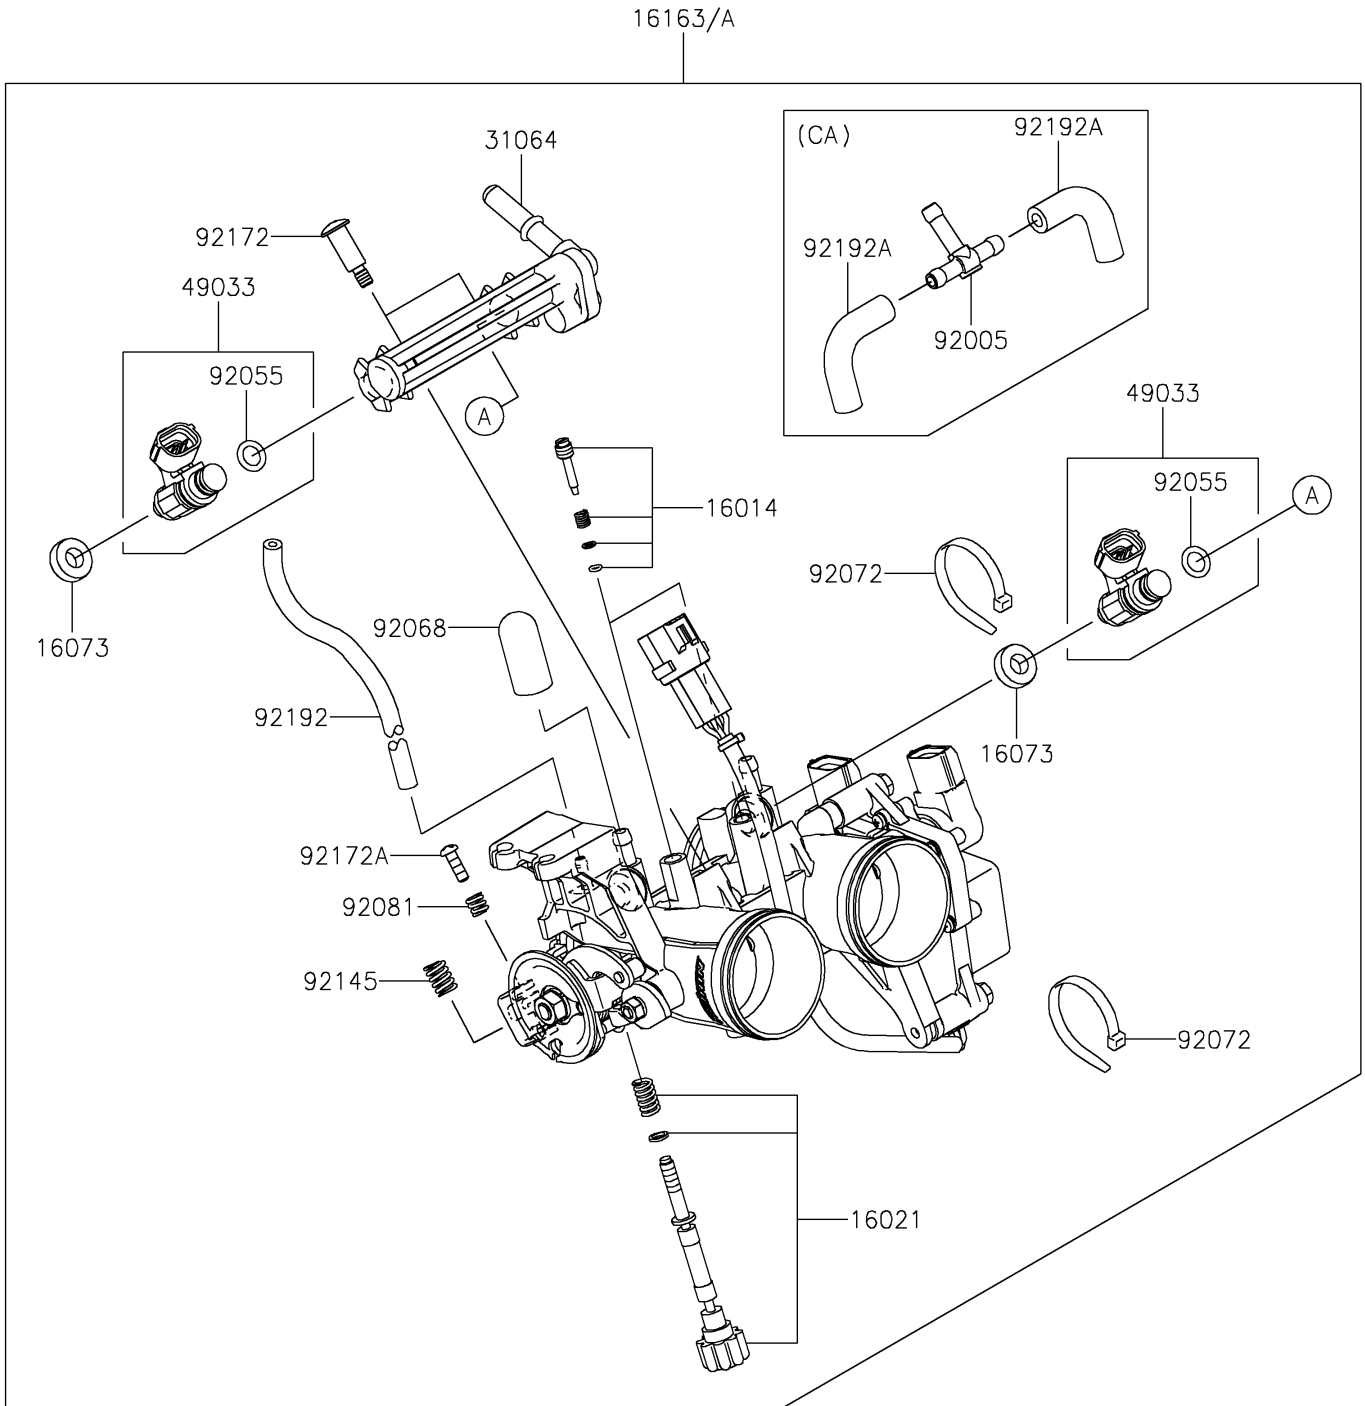

# 2023 Versys-X 300 PARTS DIAGRAM

Throttle

E1510

## 2023 Versys-X 300 PARTS LIST

### Throttle

ITEM NAME	PART NUMBER	QUANTITY
SCREW-PILOT AIR (Ref # 16014)	16014-0002	2
SCREW-THROTTLE STOP (Ref # 16021)	16021-0027	1
INSULATOR (Ref # 16073)	16073-0129	2
THROTTLE-ASSY (Ref # 16163A)	16163-0750	1
PIPE-COMP,FUEL (Ref # 31064)	31064-0164	1
NOZZLE-INJECTION (Ref # 49033)	49033-0558	2
FITTING,3WAY (Ref # 92005)	92005-0730	1
RING-O,INJECTION NOZZLE (Ref # 92055)	92055-0124	2
BAND,SUB-HARNESS (Ref # 92072)	92072-0012	2
SPRING (Ref # 92081)	92081-1620	1
SPRING (Ref # 92145)	92145-0656	1
SCREW,PIPE INJECTION (Ref # 92172)	92172-0064	2
SCREW (Ref # 92172A)	92172-0129	1
TUBE,3X7X200 (Ref # 92192)	92192-1170	1
TUBE (Ref # 92192A)	92192-1918	2