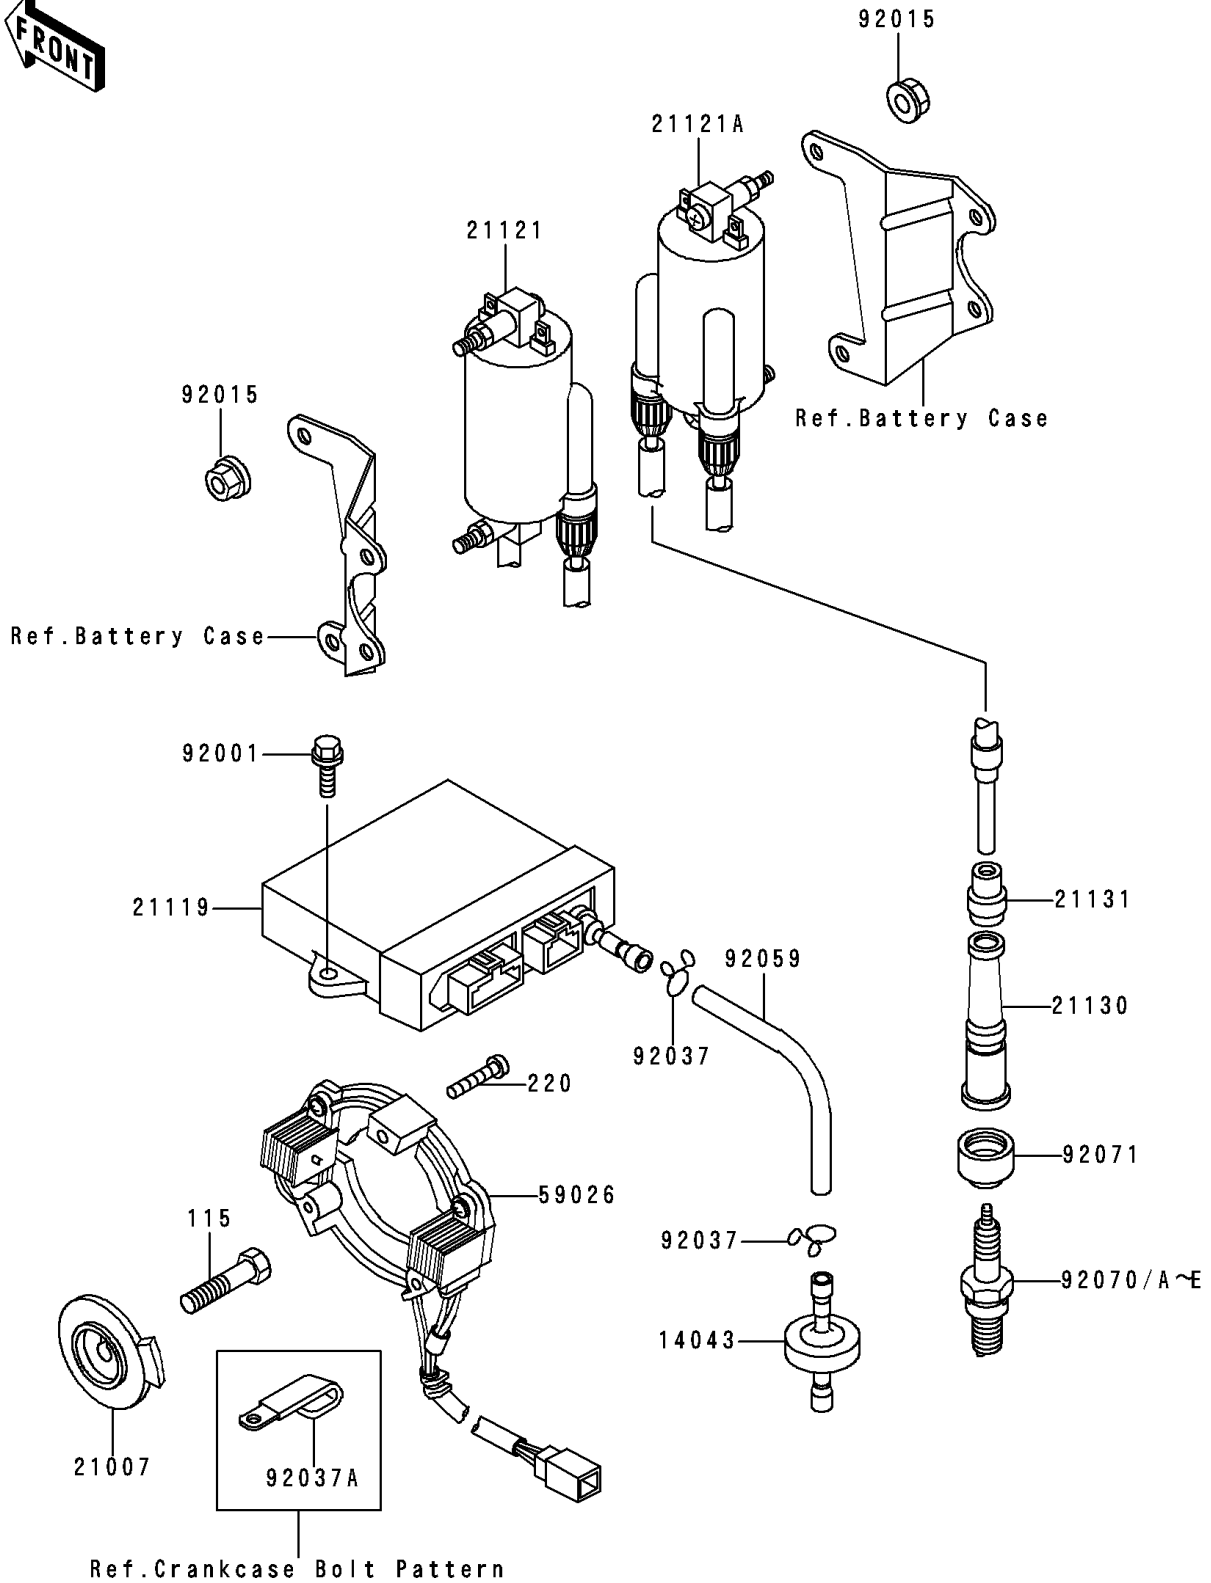

# 1997 Voyager XII PARTS DIAGRAM

Ignition System

E1830

# 1997 Voyager XII PARTS LIST

## Ignition System

ITEM NAME	PART NUMBER	QUANTITY
BOLT-SMALL-UPSET,8X30 (Ref # 115)	115G0830	1
SCREW-PAN-CROS,5X25 (Ref # 220)	220B0525	3
FILTER (Ref # 14043)	14043-1060	1
ROTOR,PULSING COIL (Ref # 21007)	21007-1137	1
IGNITER (Ref # 21119)	21119-1248	1
COIL-IGNITION,#1&4 (Ref # 21121)	21121-1142	1
COIL-IGNITION,#2&3 (Ref # 21121A)	21121-1143	1
CAP-SPARK PLUG (Ref # 21130)	21130-019	4
GROMMET,HIGH TENSION (Ref # 21131)	21131-005	4
COIL-PULSING (Ref # 59026)	59026-1082	1
BOLT,6X20 (Ref # 92001)	92001-1091	2
NUT,FLANGED,6MM (Ref # 92015)	92015-1193	4
CLAMP,TUBE (Ref # 92037)	92037-1482	2
CLAMP,L=45 (Ref # 92037A)	92037-1539	1
TUBE,3X7X140 (Ref # 92059)	92059-1687	1
PLUG-SPARK,DPR8EA-9(NGK) (Ref # 92070)	92070-1065	4
PLUG-SPARK,DPR9EA-9(NGK) (Ref # 92070A)	92070-1068	4
PLUG-SPARK,X24EPR-U9(ND) (Ref # 92070B)		4
PLUG-SPARK,X27EPR-U9(ND) (Ref # 92070C)		4
PLUG-SPARK,X22EPR-U9(ND) (Ref # 92070D)		4
PLUG-SPARK,DPR7EA9(NGK) (Ref # 92070E)	92070-1125	4
GROMMET,PLUG CAP (Ref # 92071)	92071-1124	4