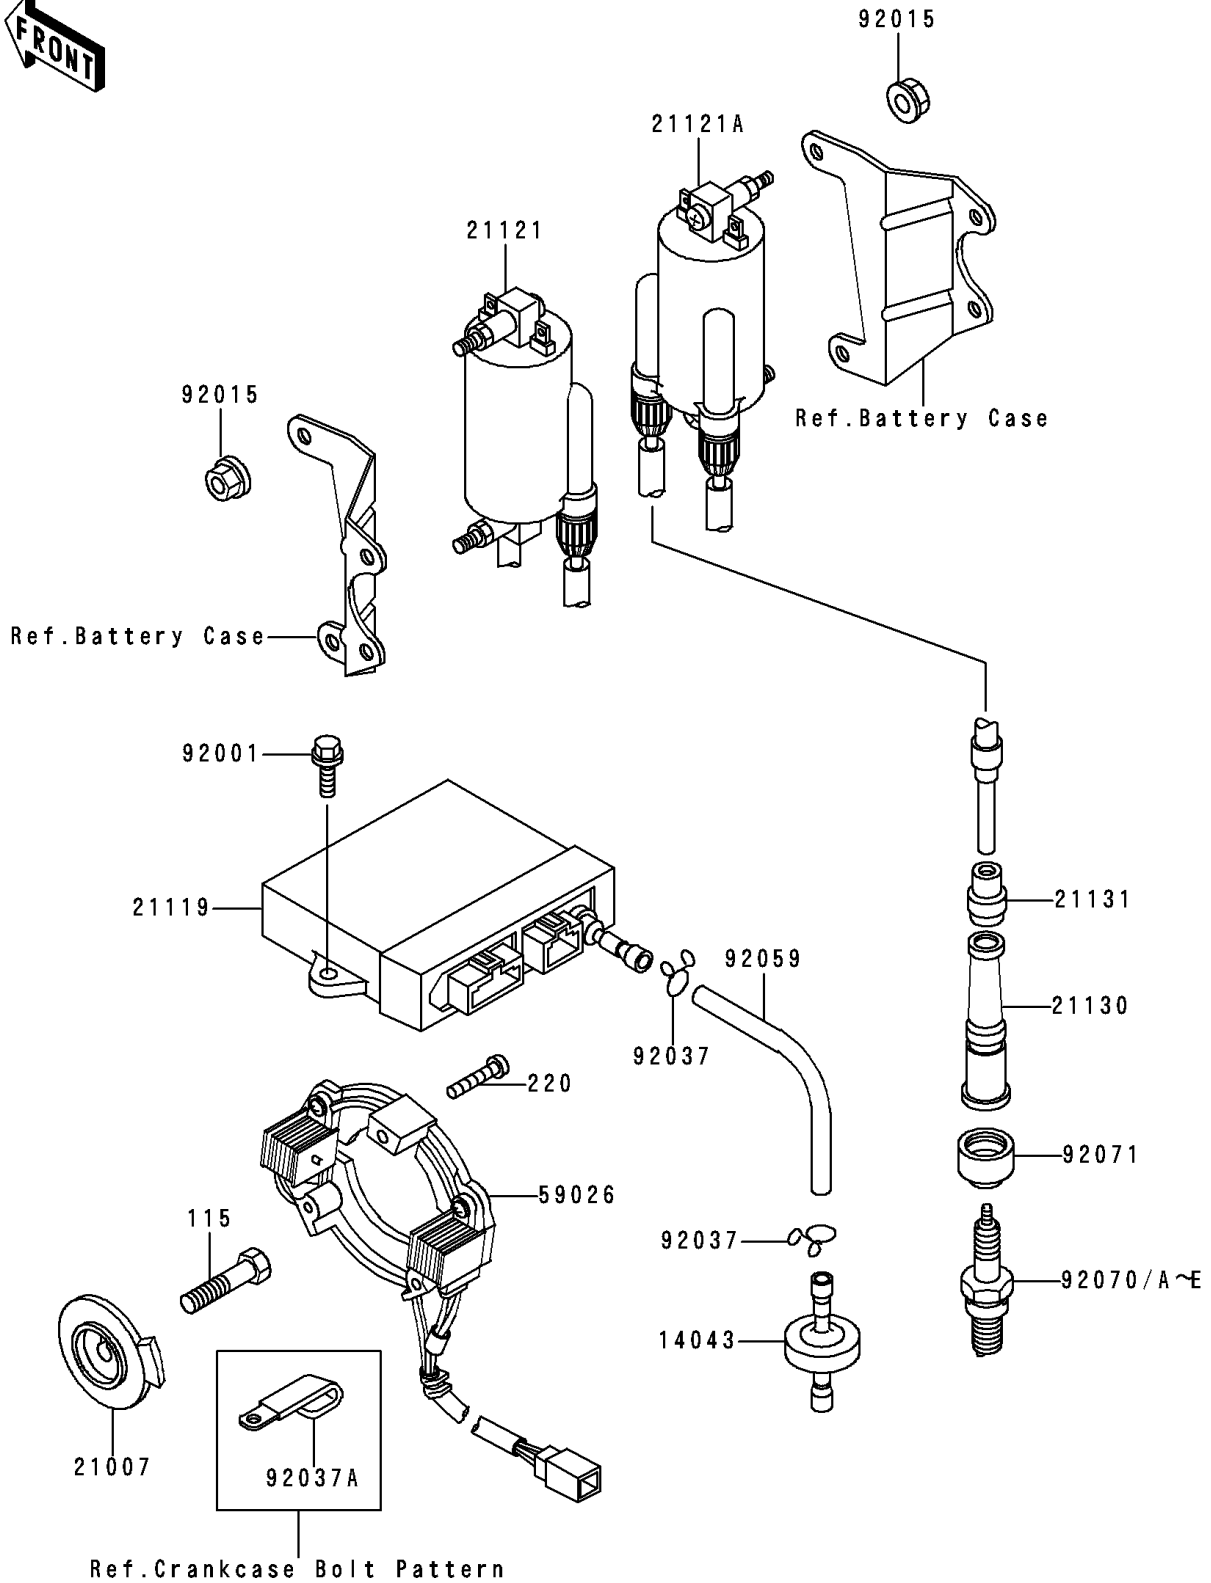

1996 Voyager XII PARTS DIAGRAM

Ignition System

E1830

1996 Voyager XII PARTS LIST

Ignition System

ITEM NAME	PART NUMBER	QUANTITY
BOLT-SMALL-UPSET,8X30 (Ref # 115)	115G0830	1
SCREW-PAN-CROS,5X25 (Ref # 220)	220B0525	3
FILTER (Ref # 14043)	14043-1060	1
ROTOR,PULSING COIL (Ref # 21007)	21007-1137	1
IGNITER (Ref # 21119)	21119-1248	1
COIL-IGNITION,#1&4 (Ref # 21121)	21121-1142	1
COIL-IGNITION,#2&3 (Ref # 21121A)	21121-1143	1
CAP-SPARK PLUG (Ref # 21130)	21130-019	4
GROMMET,HIGH TENSION (Ref # 21131)	21131-005	4
COIL-PULSING (Ref # 59026)	59026-1082	1
BOLT,6X20 (Ref # 92001)	92001-1091	2
NUT,FLANGED,6MM (Ref # 92015)	92015-1193	4
CLAMP,TUBE (Ref # 92037)	92037-1482	2
CLAMP,L=45 (Ref # 92037A)	92037-1539	1
TUBE,3X7X140 (Ref # 92059)	92059-1687	1
PLUG-SPARK,DPR8EA-9(NGK) (Ref # 92070)	92070-1065	4
PLUG-SPARK,DPR9EA-9(NGK) (Ref # 92070A)	92070-1068	4
PLUG-SPARK,X24EPR-U9(ND) (Ref # 92070B)		4
PLUG-SPARK,X27EPR-U9(ND) (Ref # 92070C)		4
PLUG-SPARK,X22EPR-U9(ND) (Ref # 92070D)		4
PLUG-SPARK,DPR7EA9(NGK) (Ref # 92070E)	92070-1125	4
GROMMET,PLUG CAP (Ref # 92071)	92071-1124	4