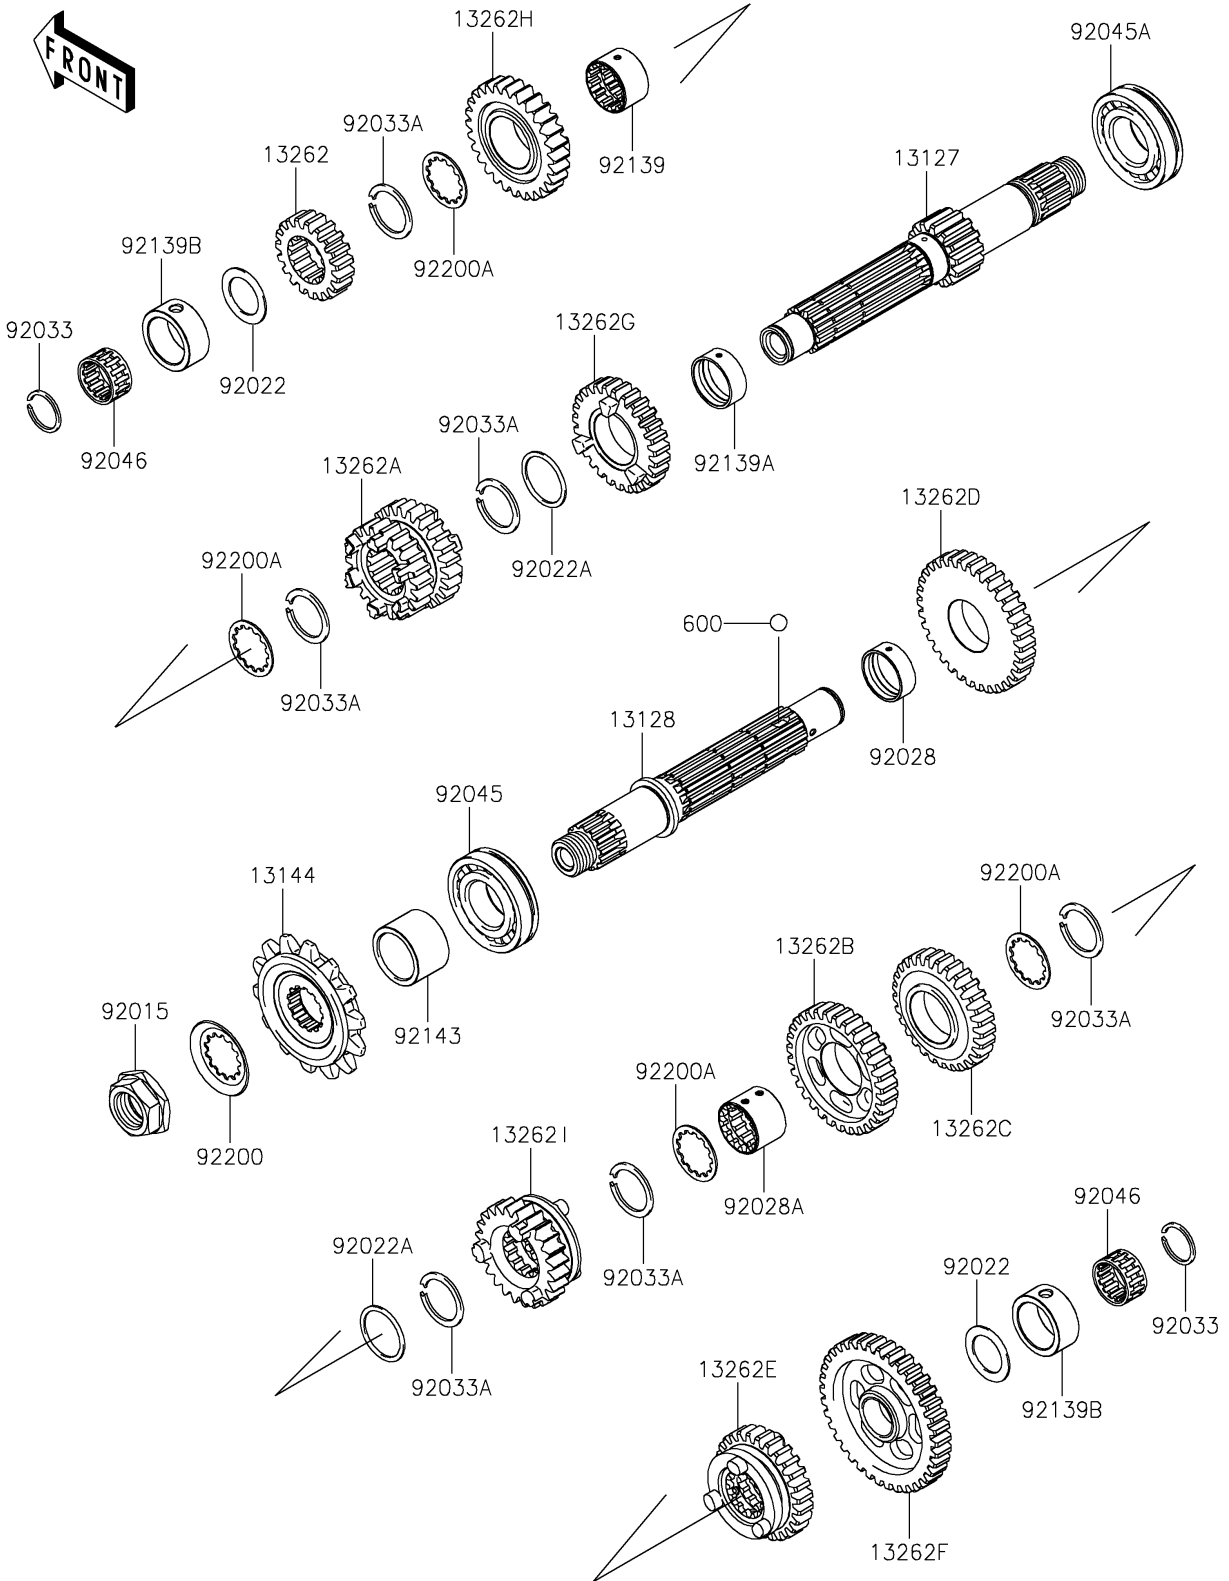

2023 Versys-X 300 PARTS DIAGRAM

Transmission

E1361

2023 Versys-X 300 PARTS LIST

Transmission

ITEM NAME	PART NUMBER	QUANTITY
SHAFT-TRANSMISSION INPUT (Ref # 13127)	13127-0668	1
SHAFT-TRANSMISSION OUTPUT (Ref # 13128)	13128-0693	1
SPROCKET-OUTPUT,14T (Ref # 13144)	13144-0577	1
GEAR,INPUT 2ND,19T (Ref # 13262)	13262-0461	1
GEAR,INPUT 3RD&4TH,22T&25T (Ref # 13262A)	13262-0464	1
GEAR,OUTPUT 3RD,31T (Ref # 13262B)	13262-0466	1
GEAR,OUTPUT 4TH,29T (Ref # 13262C)	13262-0467	1
GEAR,OUTPUT 2ND,34T (Ref # 13262D)	13262-0468	1
GEAR,OUTPUT 5TH,27T (Ref # 13262E)	13262-0470	1
GEAR,OUTPUT LOW,38T (Ref # 13262F)	13262-0921	1
GEAR,INPUT 5TH,27T (Ref # 13262G)	13262-0922	1
GEAR,INPUT 6TH,28T (Ref # 13262H)	13262-1265	1
GEAR,OUTPUT 6TH,24T (Ref # 13262I)	13262-1321	1
NUT,20MM (Ref # 92015)	92015-1963	1
WASHER,20.5X30X1,STEEL (Ref # 92022)	92022-112	2
WASHER,25.3X30X1 (Ref # 92022A)	92022-161	2
BUSHING,9.4X25X28 (Ref # 92028)	92028-1564	1
BUSHING,OUTPUT 3RD&4TH GEAR (Ref # 92028A)	92028-1858	1
RING-SNAP,20MM (Ref # 92033)	92033-015	2
RING-SNAP,24MM (Ref # 92033A)	92033-026	6
BEARING-BALL,6TM-6205NX3 (Ref # 92045)	92045-0735	1
BEARING-BALL,#6205NX3 (Ref # 92045A)	92045-1013	1
BEARING-NEEDLE,20X25X12.8 (Ref # 92046)	92046-0607	2
BUSHING,26X28X16.6 (Ref # 92139)	92139-0781	1
BUSHING,25X28X10.4 (Ref # 92139A)	92139-0793	1
BUSHING,25X33X14 (Ref # 92139B)	92139-0872	2
COLLAR,SPROCKET (Ref # 92143)	92143-1968	1
WASHER (Ref # 92200)	92200-0851	1
WASHER (Ref # 92200A)	92200-1389	4

2023 Versys-X 300 PARTS LIST

Transmission

ITEM NAME	PART NUMBER	QUANTITY
BALL-STEEL,5/32 (Ref # 600)	600A0500	3