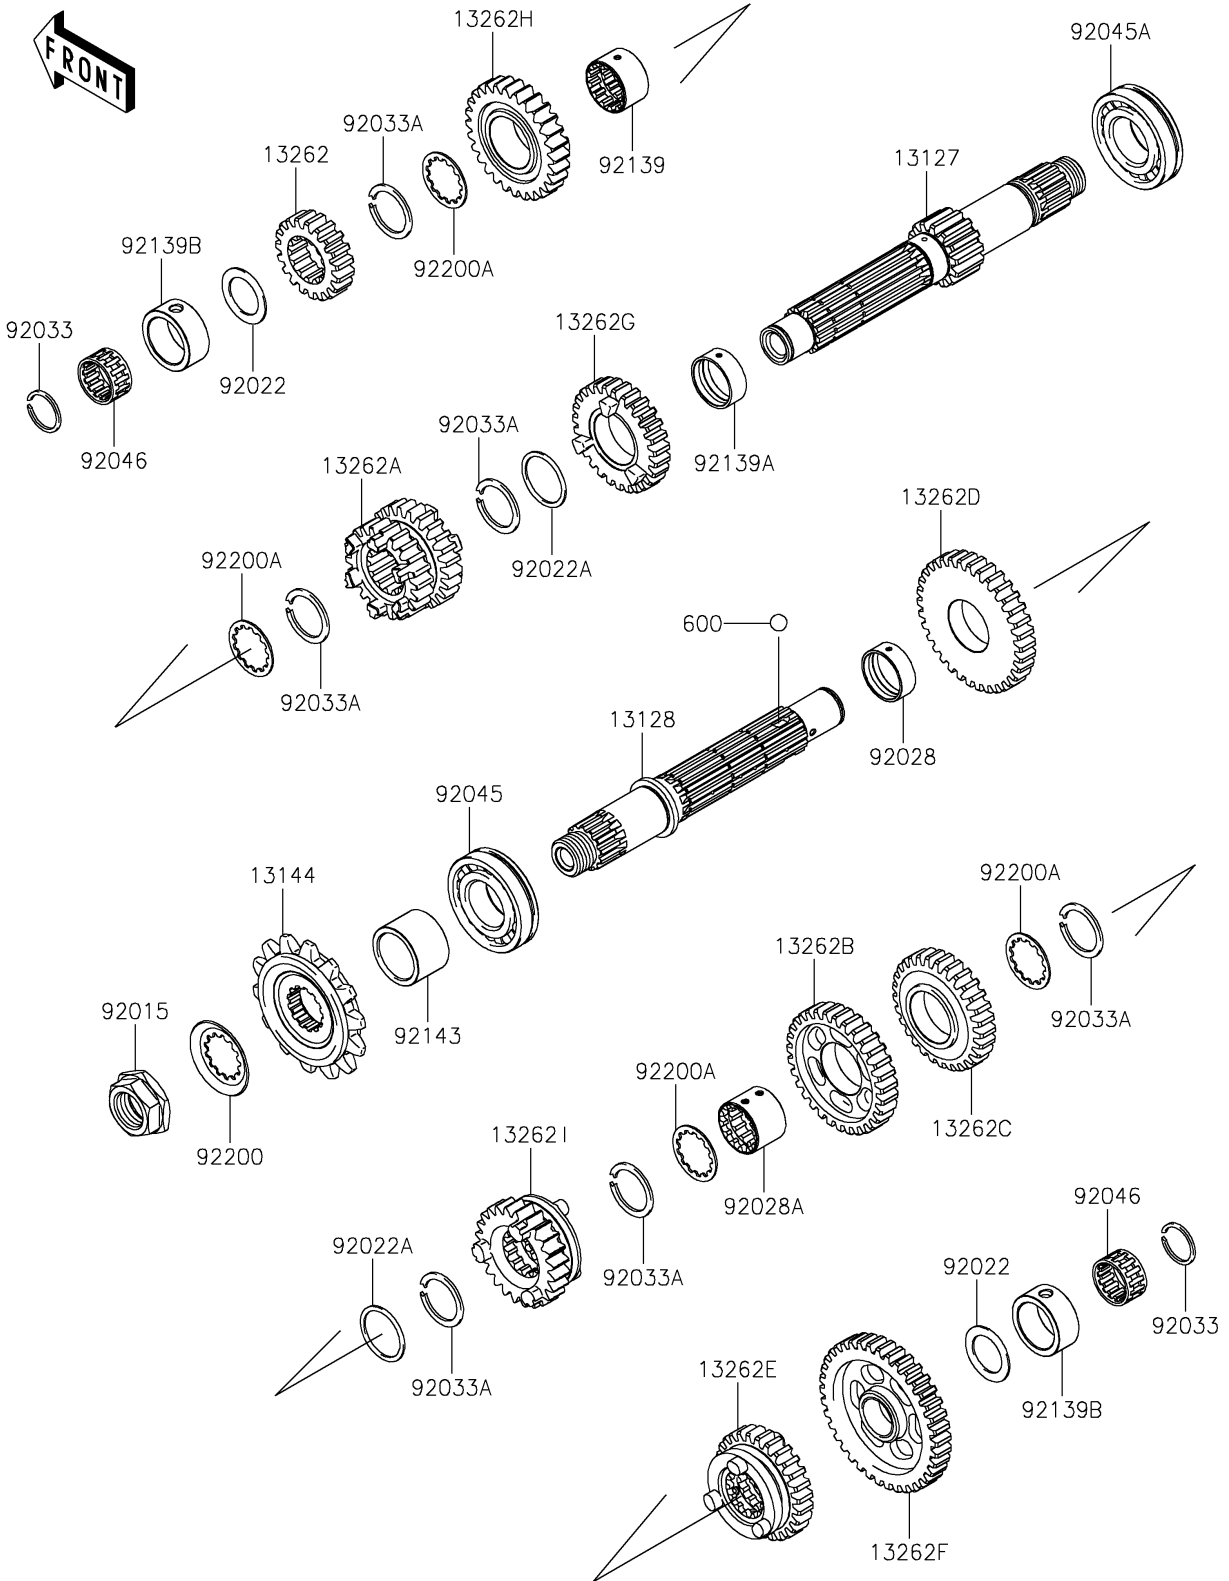

# 2023 Versys-X 300 PARTS DIAGRAM

## Transmission

E1361

### Transmission

ITEM NAME	PART NUMBER	QUANTITY
SHAFT-TRANSMISSION INPUT (Ref # 13127)	13127-0668	1
SHAFT-TRANSMISSION OUTPUT (Ref # 13128)	13128-0693	1
SPROCKET-OUTPUT,14T (Ref # 13144)	13144-0577	1
GEAR,INPUT 2ND,19T (Ref # 13262)	13262-0461	1
GEAR,INPUT 3RD&4TH,22T&25T (Ref # 13262A)	13262-0464	1
GEAR,OUTPUT 3RD,31T (Ref # 13262B)	13262-0466	1
GEAR,OUTPUT 4TH,29T (Ref # 13262C)	13262-0467	1
GEAR,OUTPUT 2ND,34T (Ref # 13262D)	13262-0468	1
GEAR,OUTPUT 5TH,27T (Ref # 13262E)	13262-0470	1
GEAR,OUTPUT LOW,38T (Ref # 13262F)	13262-0921	1
GEAR,INPUT 5TH,27T (Ref # 13262G)	13262-0922	1
GEAR,INPUT 6TH,28T (Ref # 13262H)	13262-1265	1
GEAR,OUTPUT 6TH,24T (Ref # 13262I)	13262-1321	1
NUT,20MM (Ref # 92015)	92015-1963	1
WASHER,20.5X30X1,STEEL (Ref # 92022)	92022-112	2
WASHER,25.3X30X1 (Ref # 92022A)	92022-161	2
BUSHING,9.4X25X28 (Ref # 92028)	92028-1564	1
BUSHING,OUTPUT 3RD&4TH GEAR (Ref # 92028A)	92028-1858	1
RING-SNAP,20MM (Ref # 92033)	92033-015	2
RING-SNAP,24MM (Ref # 92033A)	92033-026	6
BEARING-BALL,6TM-6205NX3 (Ref # 92045)	92045-0735	1
BEARING-BALL,#6205NX3 (Ref # 92045A)	92045-1013	1
BEARING-NEEDLE,20X25X12.8 (Ref # 92046)	92046-0607	2
BUSHING,26X28X16.6 (Ref # 92139)	92139-0781	1
BUSHING,25X28X10.4 (Ref # 92139A)	92139-0793	1
BUSHING,25X33X14 (Ref # 92139B)	92139-0872	2
COLLAR,SPROCKET (Ref # 92143)	92143-1968	1
WASHER (Ref # 92200)	92200-0851	1
WASHER (Ref # 92200A)	92200-1389	4

## 2023 Versys-X 300 PARTS LIST

Transmission

ITEM NAME	PART NUMBER	QUANTITY
BALL-STEEL,5/32 (Ref # 600)	600A0500	3