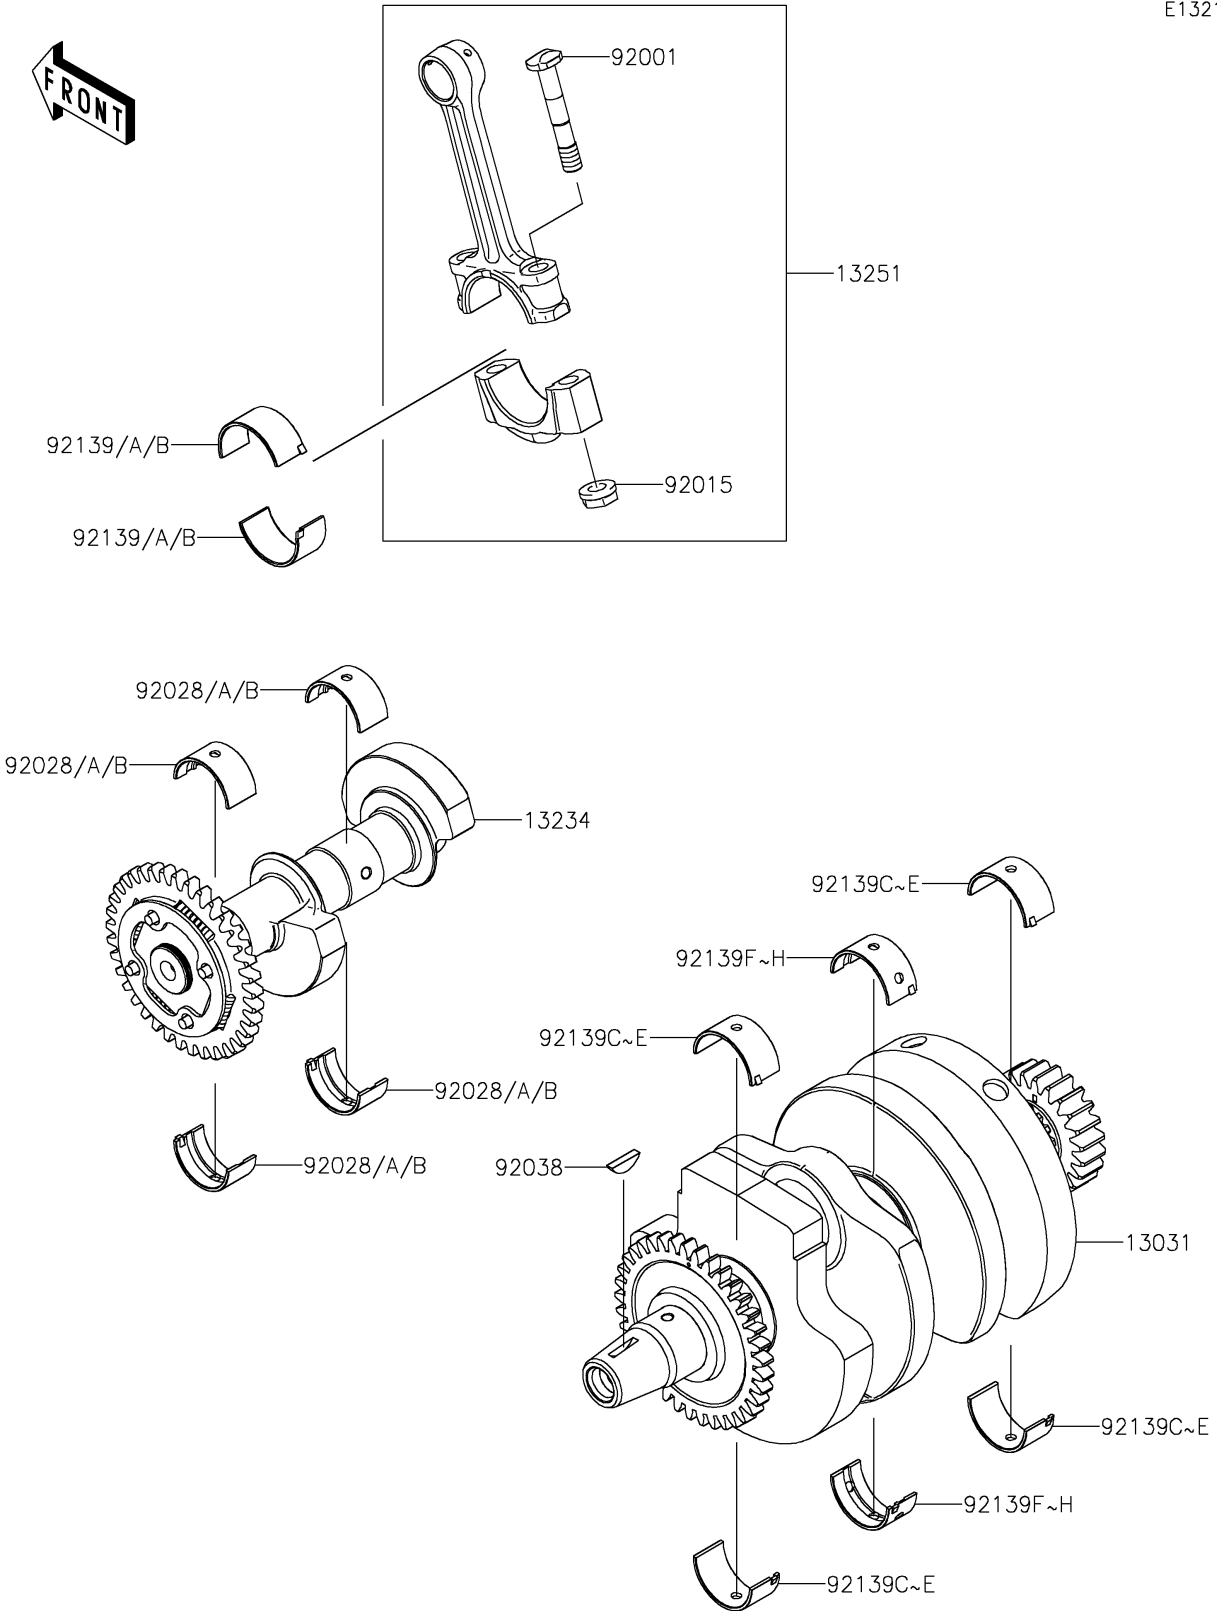

2023 Versys-X 300 PARTS DIAGRAM

Crankshaft

E1321

2023 Versys-X 300 PARTS LIST

Crankshaft

ITEM NAME	PART NUMBER	QUANTITY
CRANKSHAFT-COMP,B MK,RED (Ref # 13031)	13031-0770	1
SHAFT-COMP,BALANCER (Ref # 13234)	13234-0597	1
ROD-ASSY-CONNECTING,I (Ref # 13251)	13251-0037-II	2
BOLT,CONNECTING ROD,7MM (Ref # 92001)	92001-1793	4
NUT,CONNECTING ROD,7MM (Ref # 92015)	92015-1527	4
BUSHING,BALANCER,BLUE (Ref # 92028)	92028-1422	4
BUSHING,BALANCER,BLACK (Ref # 92028A)	92028-1423	AR
BUSHING,BALANCER,BROWN (Ref # 92028B)	92028-1424	AR
KEY,WOODRUFF (Ref # 92038)	92038-001	1
BUSHING,CONNECTING ROD,BLUE (Ref # 92139)	92139-0782	AR
BUSHING,CONNECTING ROD,BLACK (Ref # 92139A)	92139-0783	4
BUSHING,CONNECTING ROD,BROWN (Ref # 92139B)	92139-0784	AR
BUSHING,CRANK #1,BLUE (Ref # 92139C)	92139-0786	AR
BUSHING,CRANK #1,BLACK (Ref # 92139D)	92139-0787	AR
BUSHING,CRANK #1,YELLOW (Ref # 92139E)	92139-0788	4
BUSHING,CRANK #2,BLUE (Ref # 92139F)	92139-0790	AR
BUSHING,CRANK #2,BLACK (Ref # 92139G)	92139-0791	AR
BUSHING,CRANK #2,YELLOW (Ref # 92139H)	92139-0792	2