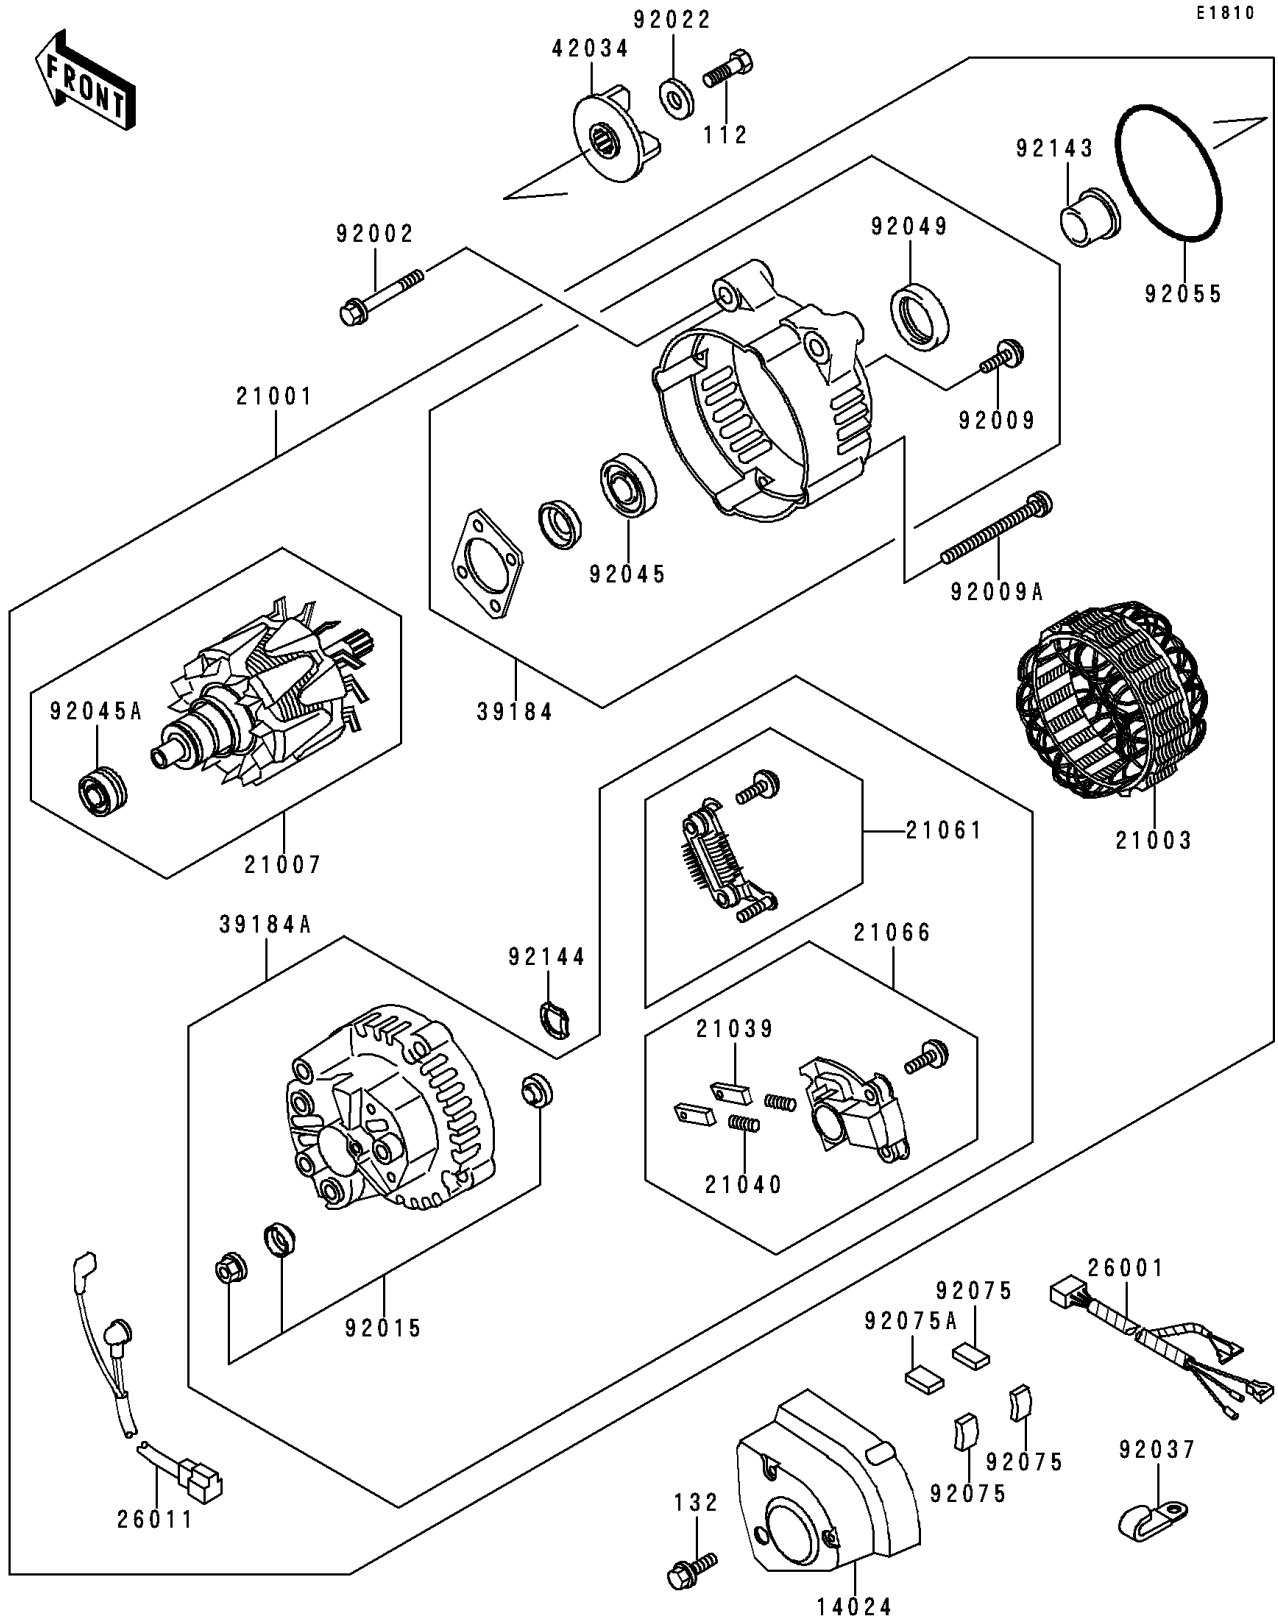

1997 Voyager XII PARTS DIAGRAM

Generator

1997 Voyager XII PARTS LIST

Generator

ITEM NAME	PART NUMBER	QUANTITY
BOLT-UPSET (Ref # 112)	112G0616	1
BOLT-FLANGED-SMALL (Ref # 132)	132E0610	3
COVER,GENERATOR (Ref # 14024)	14024-1294	1
GENERATOR (Ref # 21001)	21001-1121	1
STATOR,GENERATOR (Ref # 21003)	21003-1162	1
ROTOR,GENERATOR (Ref # 21007)	21007-1152	1
BRUSH,CARBON (Ref # 21039)	21039-1058	2
SPRING-BRUSH (Ref # 21040)	21040-1054	2
RECTIFIER (Ref # 21061)	21061-1056	1
REGULATOR-VOLTAGE (Ref # 21066)	21066-1062	1
HARNESS (Ref # 26001)	26001-1761	1
WIRE-LEAD,GENERATOR (Ref # 26011)	26011-1379	1
BRACKET-ASSY,FR (Ref # 39184)	39184-1063	1
BRACKET-ASSY,RR (Ref # 39184A)	39184-1064	1
COUPLING (Ref # 42034)	42034-1084	1
BOLT,8X45 (Ref # 92002)	92002-1658	3
SCREW (Ref # 92009)	92009-1451	4
SCREW (Ref # 92009A)	92009-1452	4
NUT (Ref # 92015)	92015-1624	1
WASHER,6X19.5X2 (Ref # 92022)	92022-1517	1
CLAMP,L=45 (Ref # 92037)	92037-1539	3
BEARING-BALL (Ref # 92045)	92045-1181	1
BEARING-BALL (Ref # 92045A)	92045-1279	1
SEAL-OIL (Ref # 92049)	92049-1274	1
RING-O (Ref # 92055)	92055-1365	1
DAMPER (Ref # 92075)	92075-1866	3
DAMPER (Ref # 92075A)	92075-1867	1
COLLAR (Ref # 92143)	92143-1054	1
SPRING,WASHER (Ref # 92144)	92144-1067	1