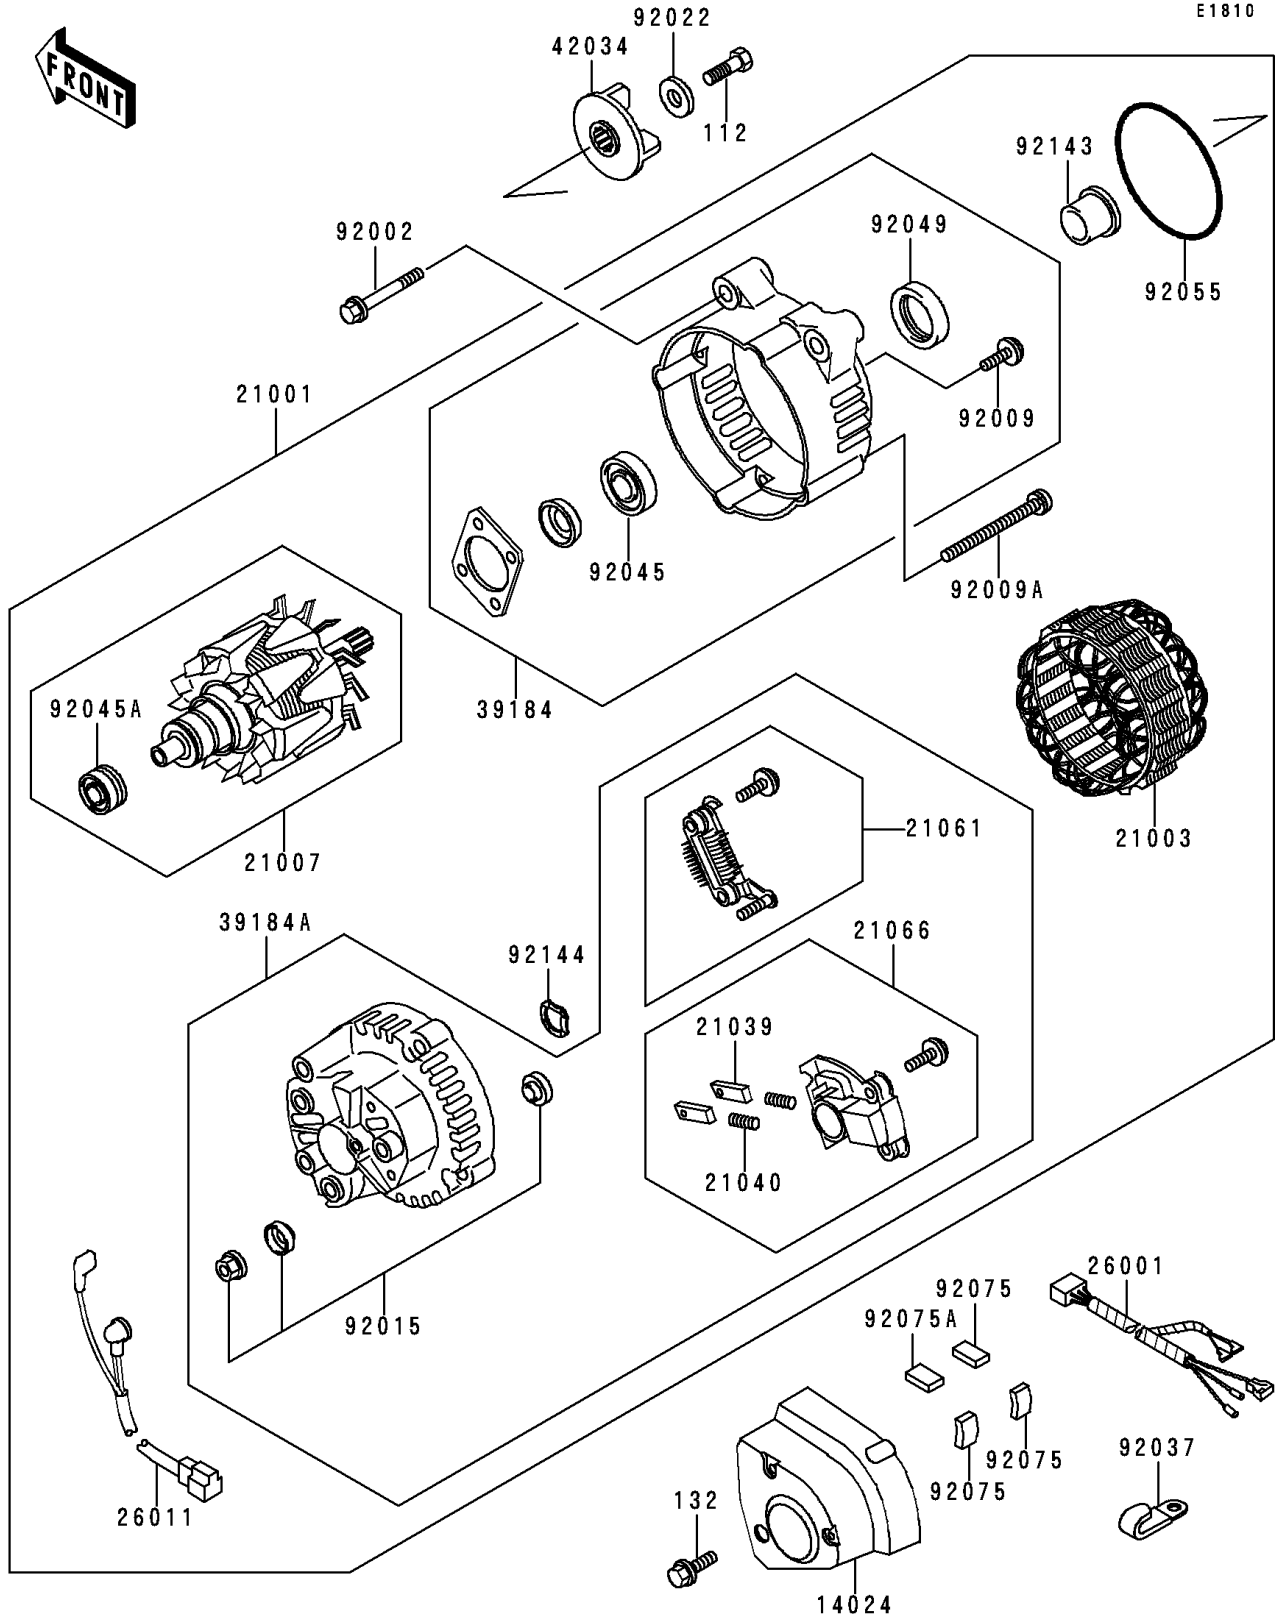

# 1996 Voyager XII PARTS DIAGRAM

Generator

# 1996 Voyager XII PARTS LIST

## Generator

ITEM NAME	PART NUMBER	QUANTITY
BOLT-UPSET (Ref # 112)	112G0616	1
BOLT-FLANGED-SMALL (Ref # 132)	132E0610	3
COVER,GENERATOR (Ref # 14024)	14024-1294	1
GENERATOR (Ref # 21001)	21001-1121	1
STATOR,GENERATOR (Ref # 21003)	21003-1162	1
ROTOR,GENERATOR (Ref # 21007)	21007-1152	1
BRUSH,CARBON (Ref # 21039)	21039-1058	2
SPRING-BRUSH (Ref # 21040)	21040-1054	2
RECTIFIER (Ref # 21061)	21061-1056	1
REGULATOR-VOLTAGE (Ref # 21066)	21066-1062	1
HARNESS (Ref # 26001)	26001-1761	1
WIRE-LEAD,GENERATOR (Ref # 26011)	26011-1379	1
BRACKET-ASSY,FR (Ref # 39184)	39184-1063	1
BRACKET-ASSY,RR (Ref # 39184A)	39184-1064	1
COUPLING (Ref # 42034)	42034-1084	1
BOLT,8X45 (Ref # 92002)	92002-1658	3
SCREW (Ref # 92009)	92009-1451	4
SCREW (Ref # 92009A)	92009-1452	4
NUT (Ref # 92015)	92015-1624	1
WASHER,6X19.5X2 (Ref # 92022)	92022-1517	1
CLAMP,L=45 (Ref # 92037)	92037-1539	3
BEARING-BALL (Ref # 92045)	92045-1181	1
BEARING-BALL (Ref # 92045A)	92045-1279	1
SEAL-OIL (Ref # 92049)	92049-1274	1
RING-O (Ref # 92055)	92055-1365	1
DAMPER (Ref # 92075)	92075-1866	3
DAMPER (Ref # 92075A)	92075-1867	1
COLLAR (Ref # 92143)	92143-1054	1
SPRING,WASHER (Ref # 92144)	92144-1067	1