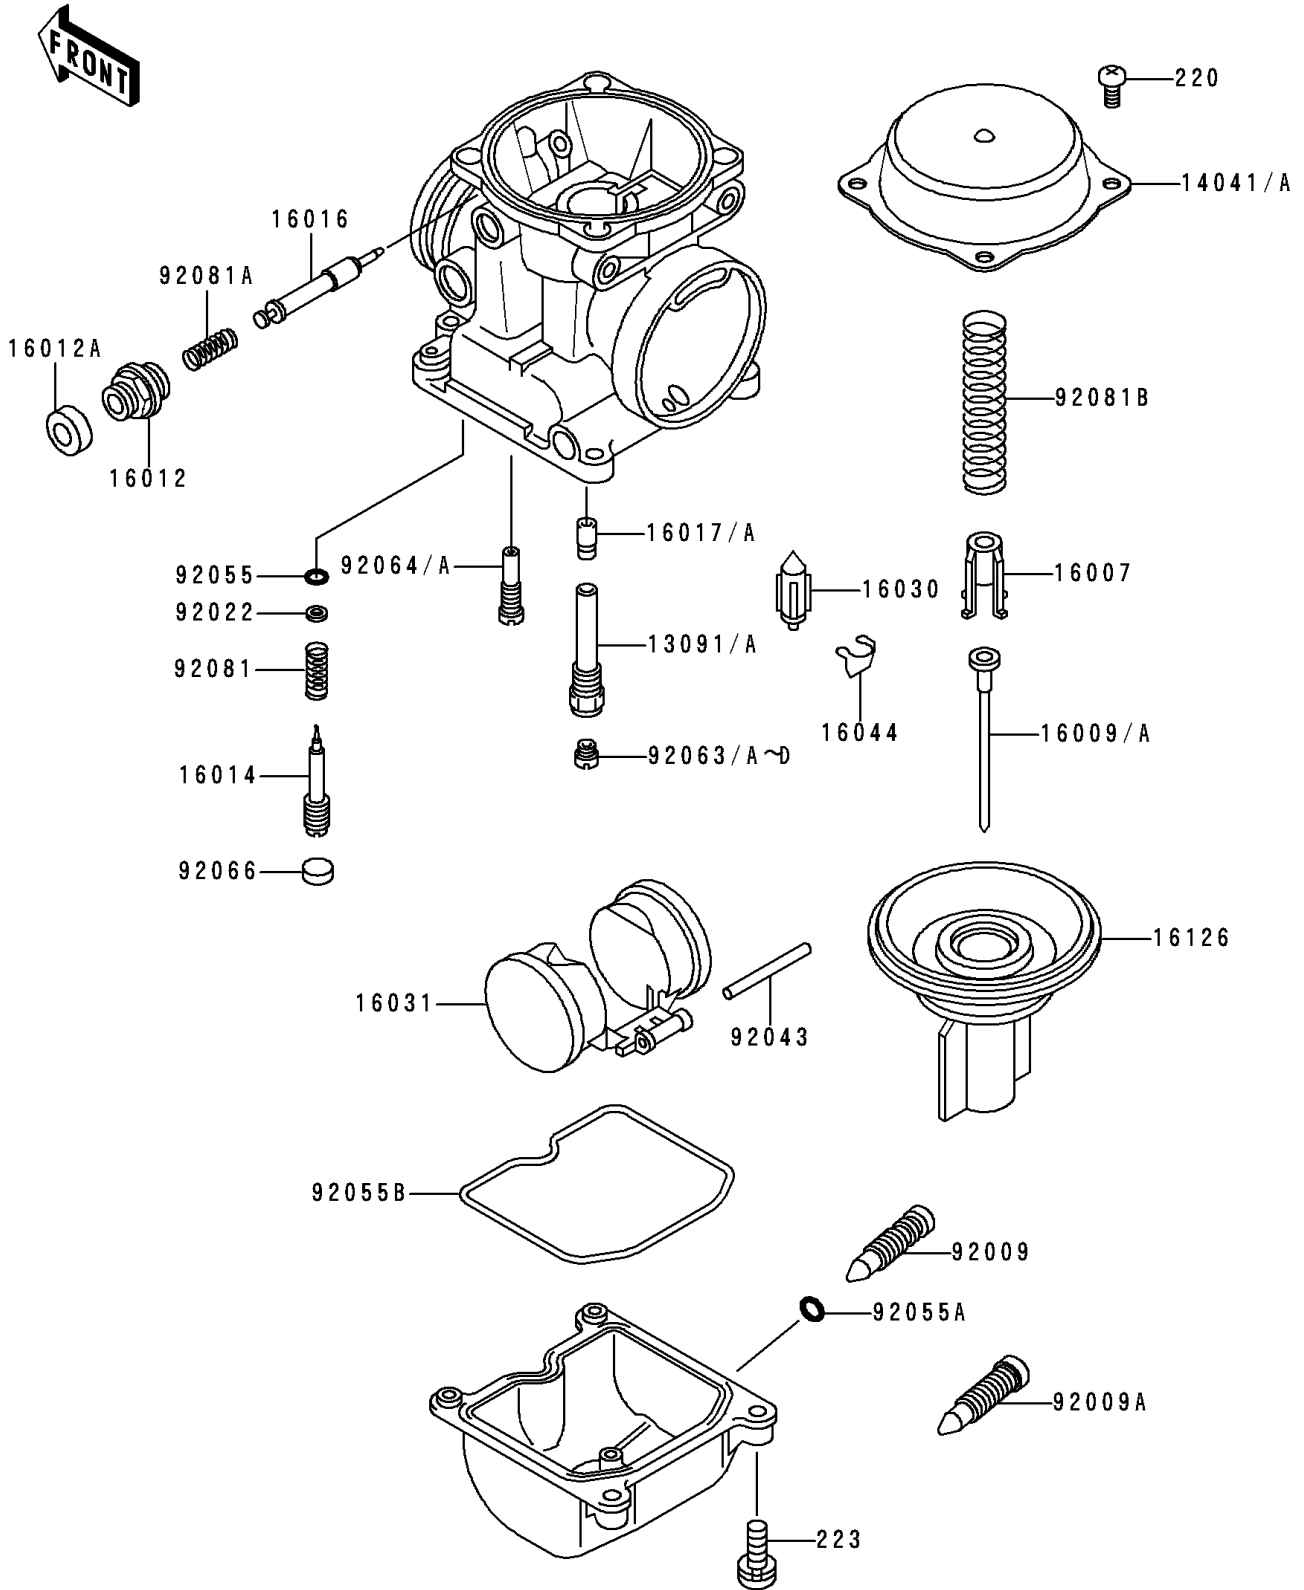

1997 Voyager XII PARTS DIAGRAM

Carburetor Parts

E1612

1997 Voyager XII PARTS LIST

Carburetor Parts

ITEM NAME	PART NUMBER	QUANTITY
TOP-CHAMBER,MIXING,OUTSIDE (Ref # 14041)	14041-1076	2
TOP-CHAMBER,MIXING,INSIDE (Ref # 14041A)	14041-1077	2
SEAT-SPRING,THROTTLE VALVE (Ref # 16007)	16007-1120	4
CAP-STARTER PLUNGER (Ref # 16012)	16012-1051	4
CAP-STARTER PLUNGER (Ref # 16012A)	16012-1052	4
SCREW-PILOT AIR (Ref # 16014)	16014-1054	4
PLUNGER,STARTER (Ref # 16016)	16016-1061	4
JET-NEEDLE (Ref # 16017A)	16017-1316	4
VALVE-FLOAT (Ref # 16030)	16030-1007	4
FLOAT (Ref # 16031)	16031-1056	4
CLAMP,FLOAT VALVE (Ref # 16044)	16044-007	4
VALVE,VACUUM (Ref # 16126)	16126-1159	4
SCREW,DRAIN,M6X1.0 (Ref # 92009)	92009-1095	4
SCREW,DRAIN,M6X0.75 (Ref # 92009A)	92009-1551	4
WASHER,PLAIN (Ref # 92022)	92022-1003	4
PIN,FLOAT (Ref # 92043)	92043-1207	4
RING-O,PILOT ADJUST (Ref # 92055)	92055-1002	4
RING-O,DRAIN SCREW (Ref # 92055A)	92055-1053	4
RING-O,FLOAT CHAMBER (Ref # 92055B)	92055-1222	4
JET-MAIN,#110 (Ref # 92063)	92063-1007	4
JET-MAIN,#105 (Ref # 92063A)	92063-1009	4
JET-MAIN,#102 (Ref # 92063B)	92063-1115	4
JET-MAIN,#108 (Ref # 92063C)	92063-1116	4
JET-MAIN,#112 (Ref # 92063D)	92063-1117	4
JET-PILOT,#35 (Ref # 92064)	92064-1101	4
SCREW-PAN-CROS (Ref # 220)	220B0408	15
SCREW-PAN-WS-CROS (Ref # 223)	223C0416	16
JET-PILOT,#38 (Ref # 92064A)	92064-1119	4
PLUG,PILOT AIR SCREW,6.9X2 (Ref # 92066)	92066-1051	4

1997 Voyager XII PARTS LIST

Carburetor Parts

ITEM NAME	PART NUMBER	QUANTITY
SPRING,PILOT ADJUST SCREW (Ref # 92081)	92081-1002	4
SPRING,STARTER PLUNGER (Ref # 92081A)	92081-1761	4
SPRING,VACUUM VALVE (Ref # 92081B)	92081-1925	4
HOLDER,NEEDLE JET (Ref # 13091)	13091-1259	4
HOLDER,NEEDLE JET (Ref # 13091A)	13091-1463	4
NEEDLE-JET,N36G (Ref # 16009)	16009-1316	4
NEEDLE-JET,N36H (Ref # 16009A)	16009-1317	4