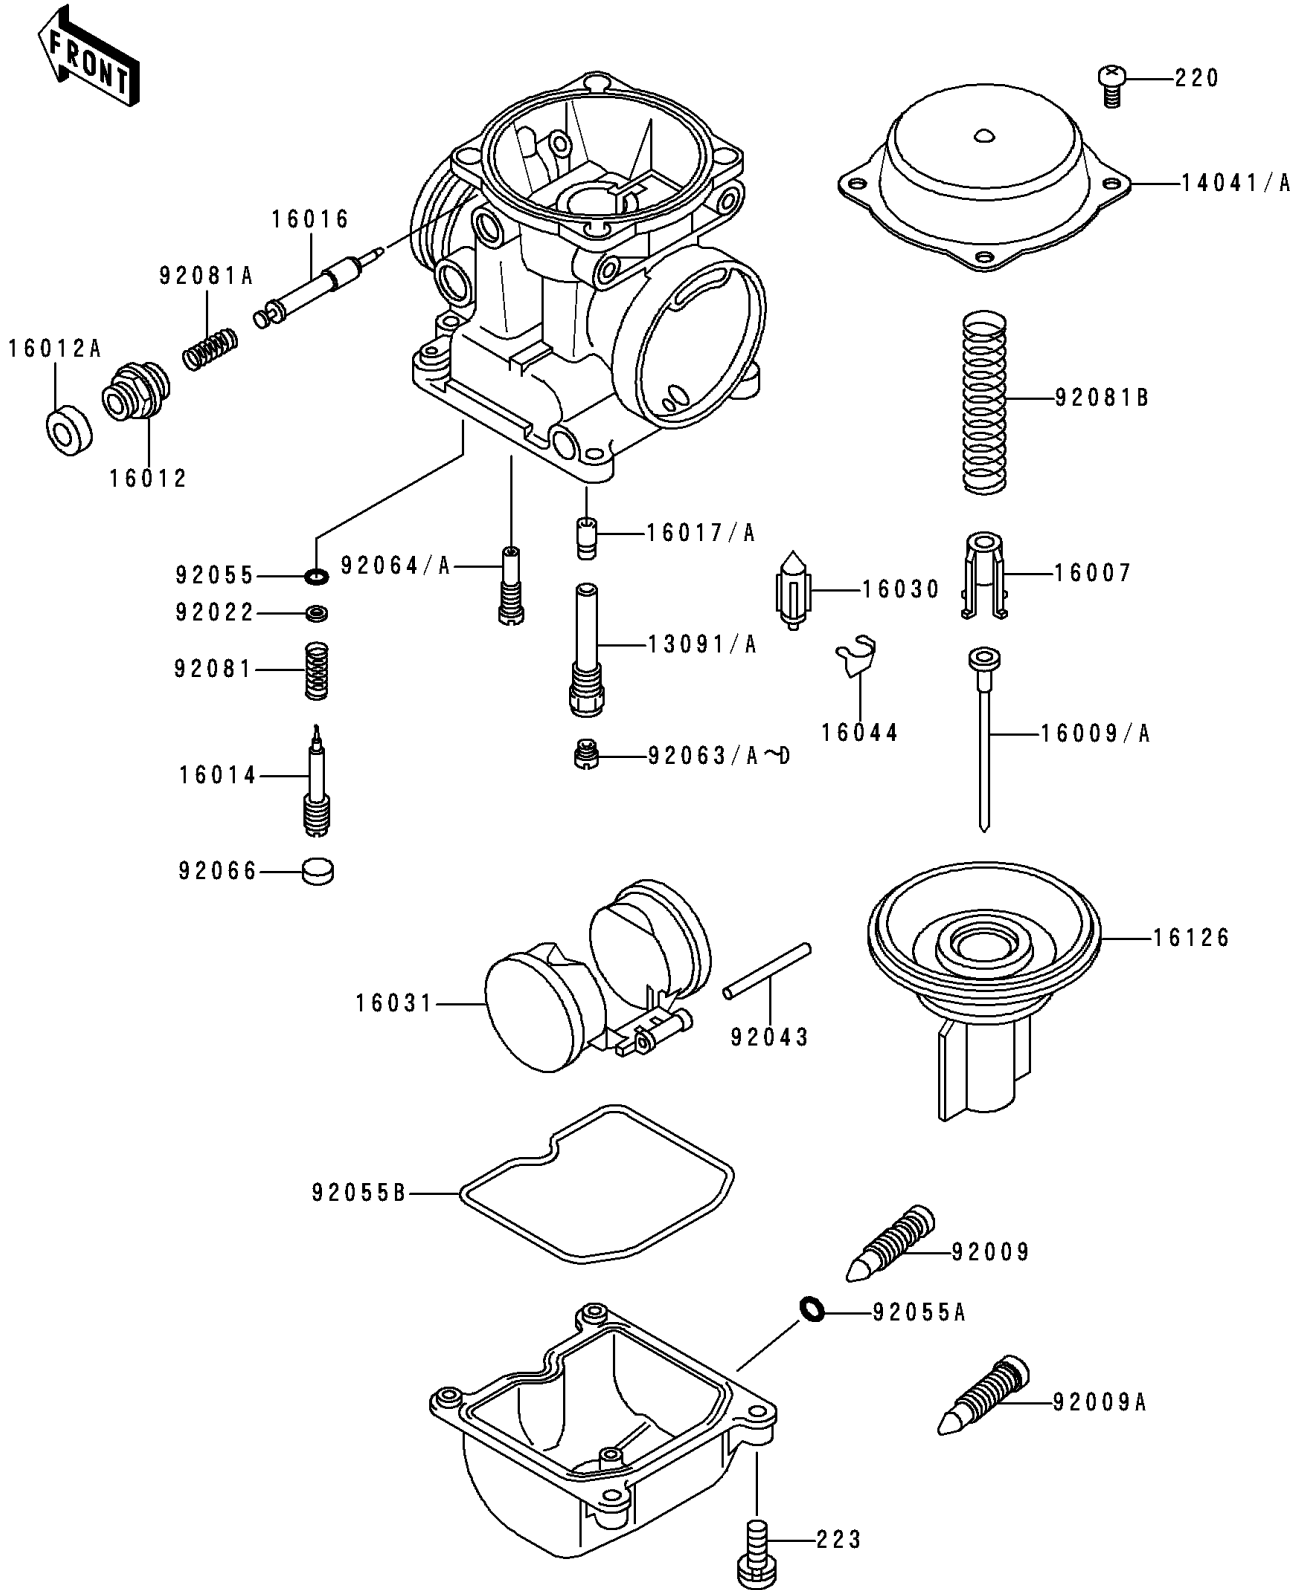

1996 Voyager XII PARTS DIAGRAM

Carburetor Parts

E1612

1996 Voyager XII PARTS LIST

Carburetor Parts

ITEM NAME	PART NUMBER	QUANTITY
TOP-CHAMBER,MIXING,OUTSIDE (Ref # 14041)	14041-1076	2
TOP-CHAMBER,MIXING,INSIDE (Ref # 14041A)	14041-1077	2
SEAT-SPRING,THROTTLE VALVE (Ref # 16007)	16007-1120	4
CAP-STARTER PLUNGER (Ref # 16012)	16012-1051	4
CAP-STARTER PLUNGER (Ref # 16012A)	16012-1052	4
SCREW-PILOT AIR (Ref # 16014)	16014-1054	4
PLUNGER,STARTER (Ref # 16016)	16016-1061	4
VALVE-FLOAT (Ref # 16030)	16030-1007	4
FLOAT (Ref # 16031)	16031-1056	4
CLAMP,FLOAT VALVE (Ref # 16044)	16044-007	4
VALVE,VACUUM (Ref # 16126)	16126-1159	4
SCREW,DRAIN,M6X1.0 (Ref # 92009)	92009-1095	4
SCREW,DRAIN,M6X0.75 (Ref # 92009A)	92009-1551	4
WASHER,PLAIN (Ref # 92022)	92022-1003	4
PIN,FLOAT (Ref # 92043)	92043-1207	4
RING-O,PILOT ADJUST (Ref # 92055)	92055-1002	4
RING-O,DRAIN SCREW (Ref # 92055A)	92055-1053	4
RING-O,FLOAT CHAMBER (Ref # 92055B)	92055-1222	4
JET-MAIN,#110 (Ref # 92063)	92063-1007	4
JET-MAIN,#105 (Ref # 92063A)	92063-1009	4
JET-MAIN,#102 (Ref # 92063B)	92063-1115	4
JET-MAIN,#108 (Ref # 92063C)	92063-1116	4
JET-MAIN,#112 (Ref # 92063D)	92063-1117	4
JET-PILOT,#35 (Ref # 92064)	92064-1101	4
SCREW-PAN-CROS (Ref # 220)	220B0408	15
SCREW-PAN-WS-CROS (Ref # 223)	223C0416	16
JET-PILOT,#38 (Ref # 92064A)	92064-1119	4
SPRING,PILOT ADJUST SCREW (Ref # 92081)	92081-1002	4
SPRING,STARTER PLUNGER (Ref # 92081A)	92081-1761	4

1996 Voyager XII PARTS LIST

Carburetor Parts

ITEM NAME	PART NUMBER	QUANTITY
SPRING,VACUUM VALVE (Ref # 92081B)	92081-1925	4
HOLDER,NEEDLE JET (Ref # 13091)	13091-1259	4
HOLDER,NEEDLE JET (Ref # 13091A)	13091-1463	4
NEEDLE-JET,N36G (Ref # 16009)	16009-1316	4
NEEDLE-JET,N36H (Ref # 16009A)	16009-1317	4
JET-NEEDLE (Ref # 16017)	16017-1313	4
JET-NEEDLE (Ref # 16017A)	16017-1316	4
PLUG,PILOT AIR SCREW,6.9X2 (Ref # 92066)	92066-1051	4