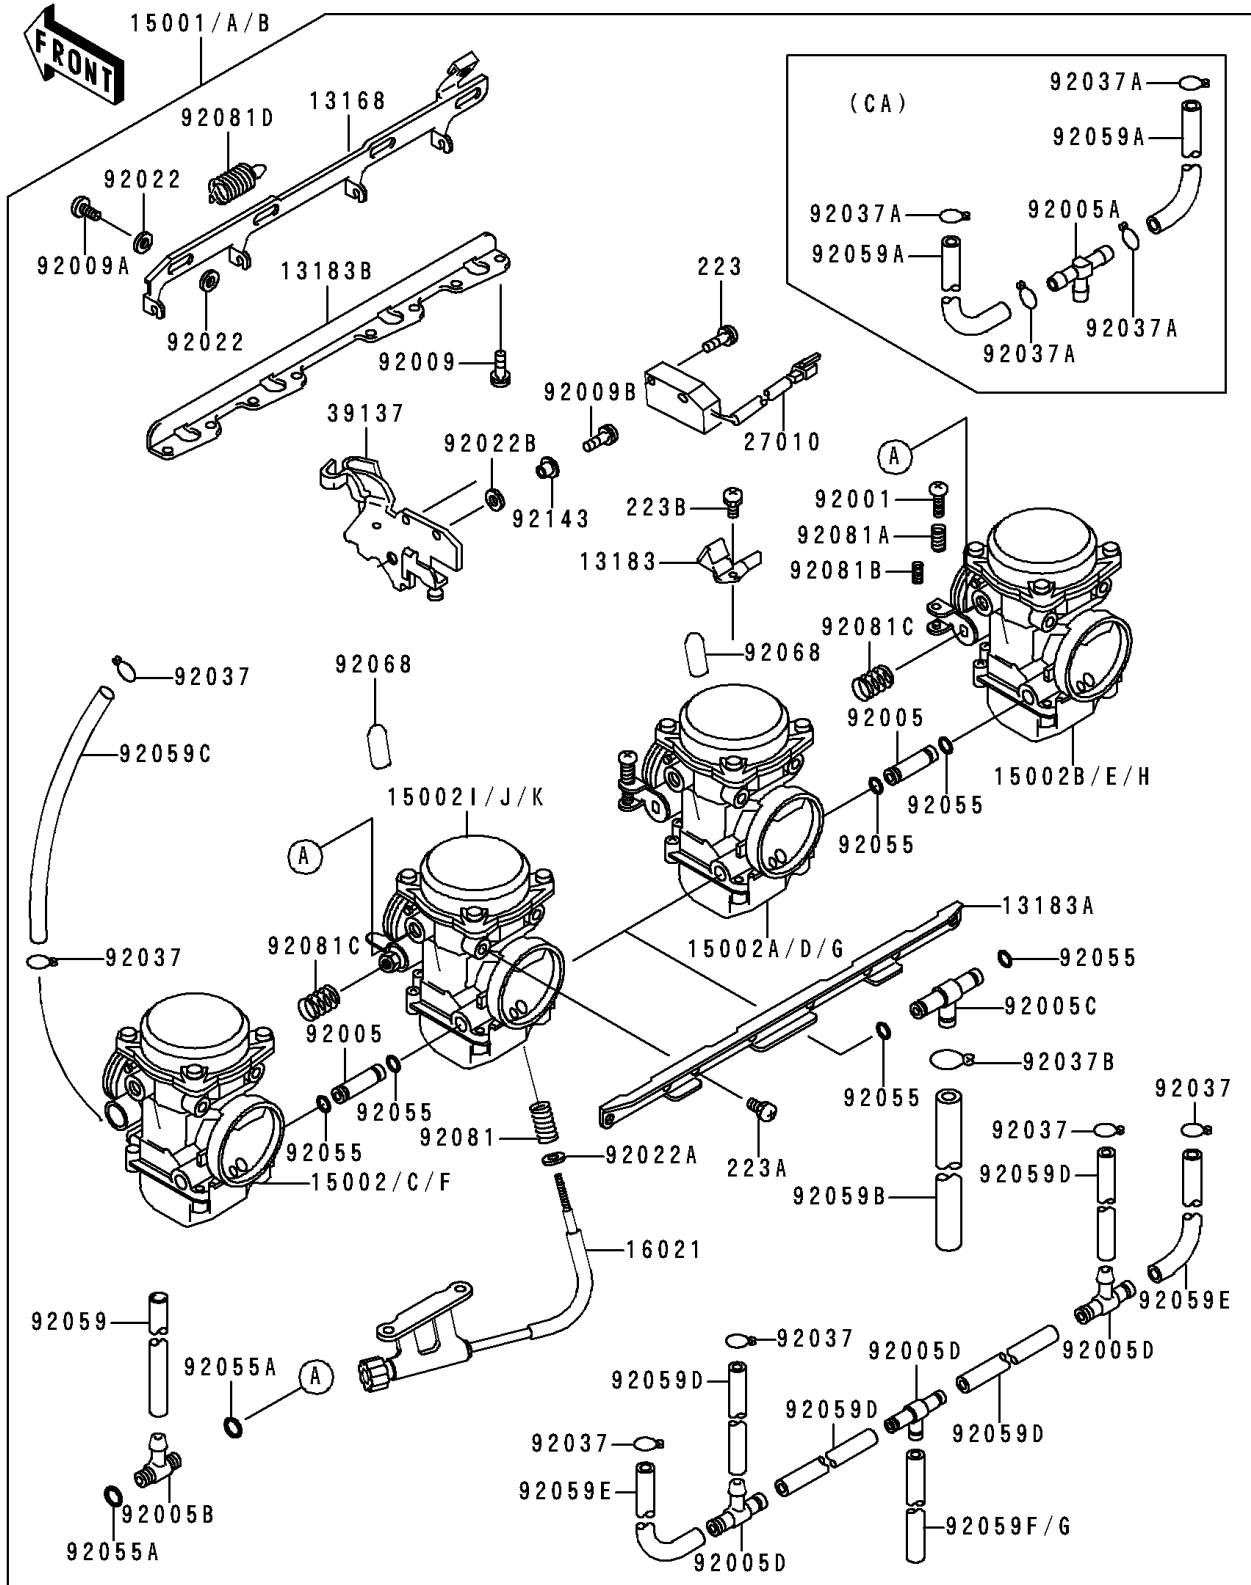

1997 Voyager XII PARTS DIAGRAM

Carburetor

E1611

1997 Voyager XII PARTS LIST

Carburetor

ITEM NAME	PART NUMBER	QUANTITY
LEVER,STARTER (Ref # 13168)	13168-1337	1
PLATE,STARTER CABLE (Ref # 13183)	13183-1033	1
PLATE,CARBURTOR STAY,UPP (Ref # 13183A)	13183-1049	1
PLATE,CARBURETOR STAY,LWR,6MM (Ref # 13183B)	13183-1050	1
SCREW-THROTTLE STOP (Ref # 16021)	16021-1101	1
SWITCH,CRUISE CANCEL (Ref # 27010)	27010-1237	1
STAY-COMP (Ref # 39137)	39137-1058	1
BOLT,THROTTLE ADJUST (Ref # 92001)	92001-1998	3
FITTING,FUEL,I-TYPE (Ref # 92005)	92005-1109	2
FITTING,T-TYPE (Ref # 92005B)	92005-1125	2
FITTING,T-TYPE (Ref # 92005C)	92005-1148	1
FITTING,T-TYPE (Ref # 92005D)	92005-1151	3
SCREW,6X16 (Ref # 92009)	92009-1129	8
SCREW (Ref # 92009A)	92009-1262	3
SCREW (Ref # 92009B)	92009-1483	1
WASHER,6.1X11X0.8,POLYACETAL (Ref # 92022)	92022-1199	6
WASHER,PLAIN,STOP SPRING (Ref # 92022A)	92022-1480	1
WASHER (Ref # 92022B)	92022-1902	1
CLAMP,TUBE (Ref # 92037)	92037-1142	6
CLAMP,FUEL TUBE (Ref # 92037B)	92037-1826	1
RING-O (Ref # 92055)	92055-1004	6
RING-O,FUEL FITTING (Ref # 92055A)	92055-1223	4
TUBE,5.3X10.5X210 (Ref # 92059B)	92059-1740	1
TUBE,3X7X420 (Ref # 92059C)	92059-1741	1
TUBE,3.5X6.5X40 (Ref # 92059D)	92059-1746	4
TUBE,3.5X6.5X90 (Ref # 92059E)	92059-1747	2
SPRING,THROTTLE STOP SCREW (Ref # 92081)	92081-1617	1
SPRING,THROTTLE ADJUST UPP (Ref # 92081A)	92081-1620	3
SPRING,THROTTLE ADJUST LWR (Ref # 92081B)	92081-1621	3