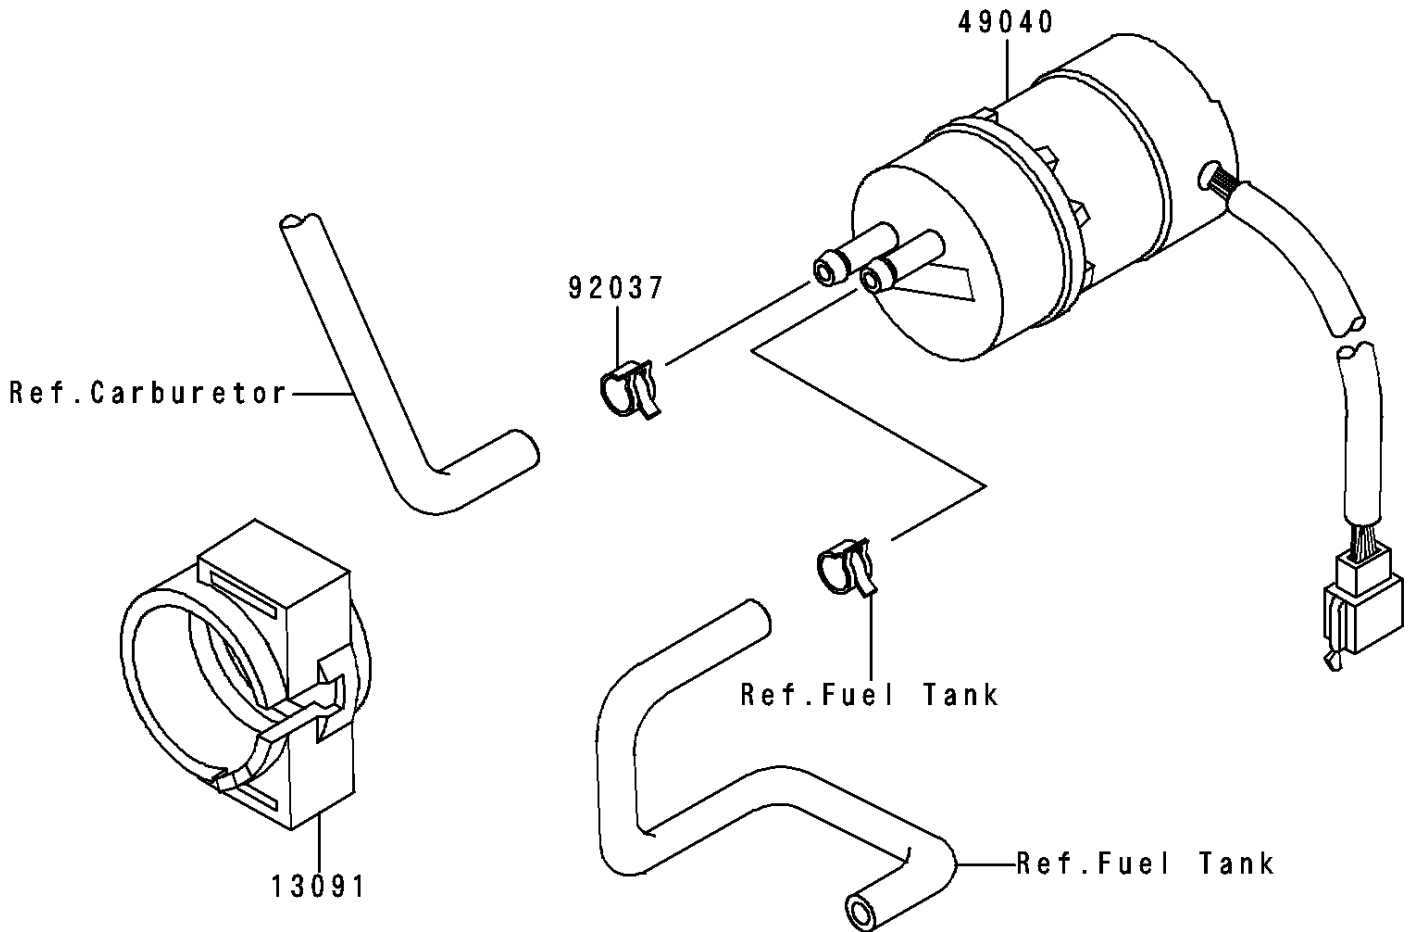

1997 Voyager XII PARTS DIAGRAM

Fuel Pump

E1520

1997 Voyager XII PARTS LIST

Fuel Pump

ITEM NAME	PART NUMBER	QUANTITY
HOLDER (Ref # 13091)	13091-1512	1
PUMP-FUEL (Ref # 49040)	49040-1063	1
CLAMP,TUBE (Ref # 92037)	92037-1505	1