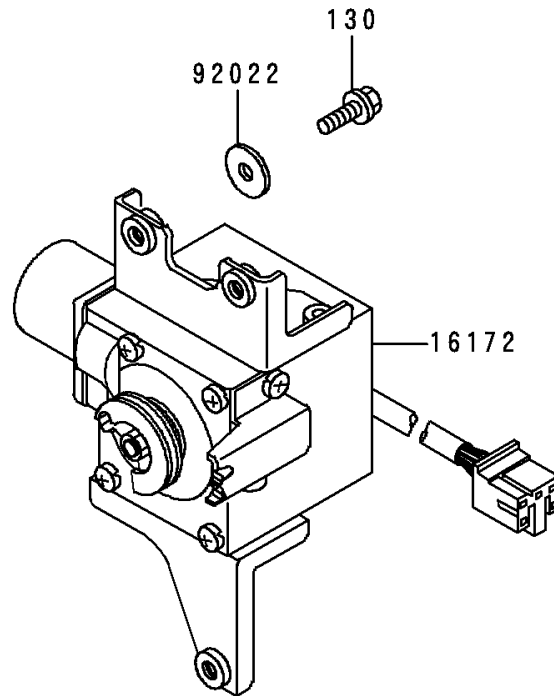

1996 Voyager XII PARTS DIAGRAM

Cruise Control

E1509

1996 Voyager XII PARTS LIST

Cruise Control

ITEM NAME	PART NUMBER	QUANTITY
BOLT-FLANGED,6X20 (Ref # 130)	130G0620	2
ACTUATOR (Ref # 16172)	16172-1051	1
CONTROL UNIT-ELECTRONIC (Ref # 21175)	21175-1056	1
COVER-SEAL,CRUISE CANCEL (Ref # 49016)	49016-1132	1
NUT,FLANGED,5MM (Ref # 92015)	92015-1259	3
WASHER,6.5X20X1.6 (Ref # 92022)	92022-125	2