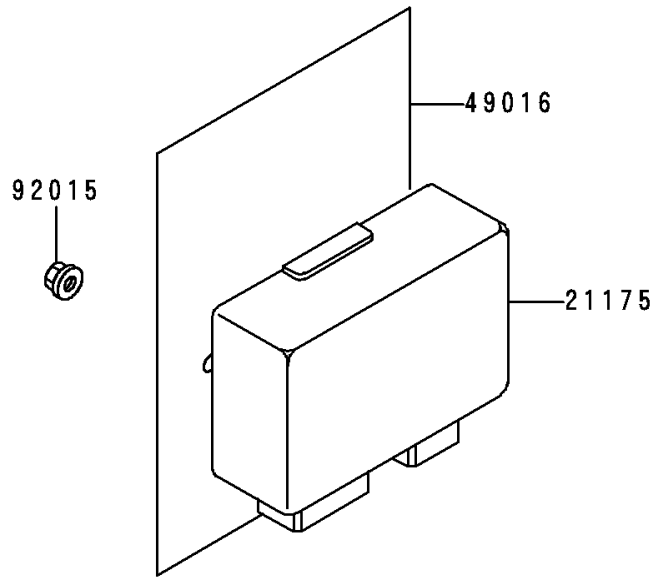

1996 Voyager XII PARTS DIAGRAM

Cruise Control

E1509

1996 Voyager XII PARTS LIST

Cruise Control

ITEM NAME	PART NUMBER	QUANTITY
BOLT-FLANGED,6X20 (Ref # 130)	130G0620	2
ACTUATOR (Ref # 16172)	16172-1051	1
CONTROL UNIT-ELECTRONIC (Ref # 21175)	21175-1056	1
COVER-SEAL,CRUISE CANCEL (Ref # 49016)	49016-1132	1
NUT,FLANGED,5MM (Ref # 92015)	92015-1259	3
WASHER,6.5X20X1.6 (Ref # 92022)	92022-125	2